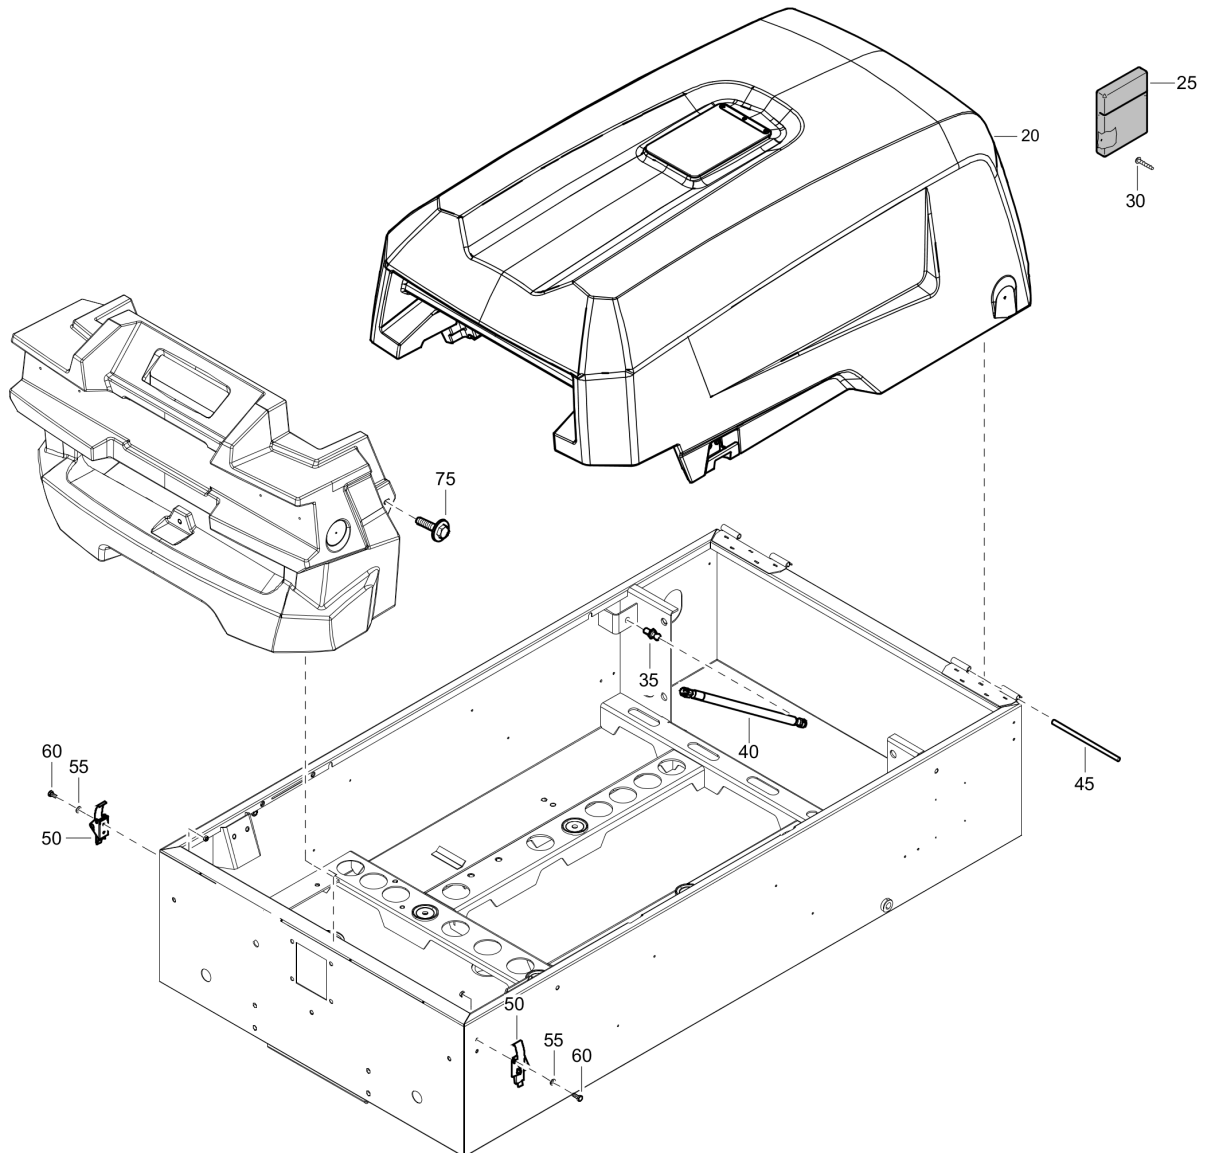

Mechanical 1611712131_04 Bodywork

Refer to the Parts Online web page for most up-to-date information. The printed information might be outdated.

Tue Jul 19 21:15:43 MDT 2016

Item	Part No.	Name	Qty	L
20	1638186382	Hood	1	
25	1604220600	Holder	1	
30	0226004705	Screw tapping	4	
35	1626310800	Ball stud	2	
40	1638173200	Spring gas	2	
45	1605002500	Rod	2	
50	1604627600	Latch	2	
55	0301232100	Plain washer(A) 6.4 x 12 x 1.6	4	
60	0147124403	Hex head screw M6 x 12	4	
75	1604646600	Bolt	5