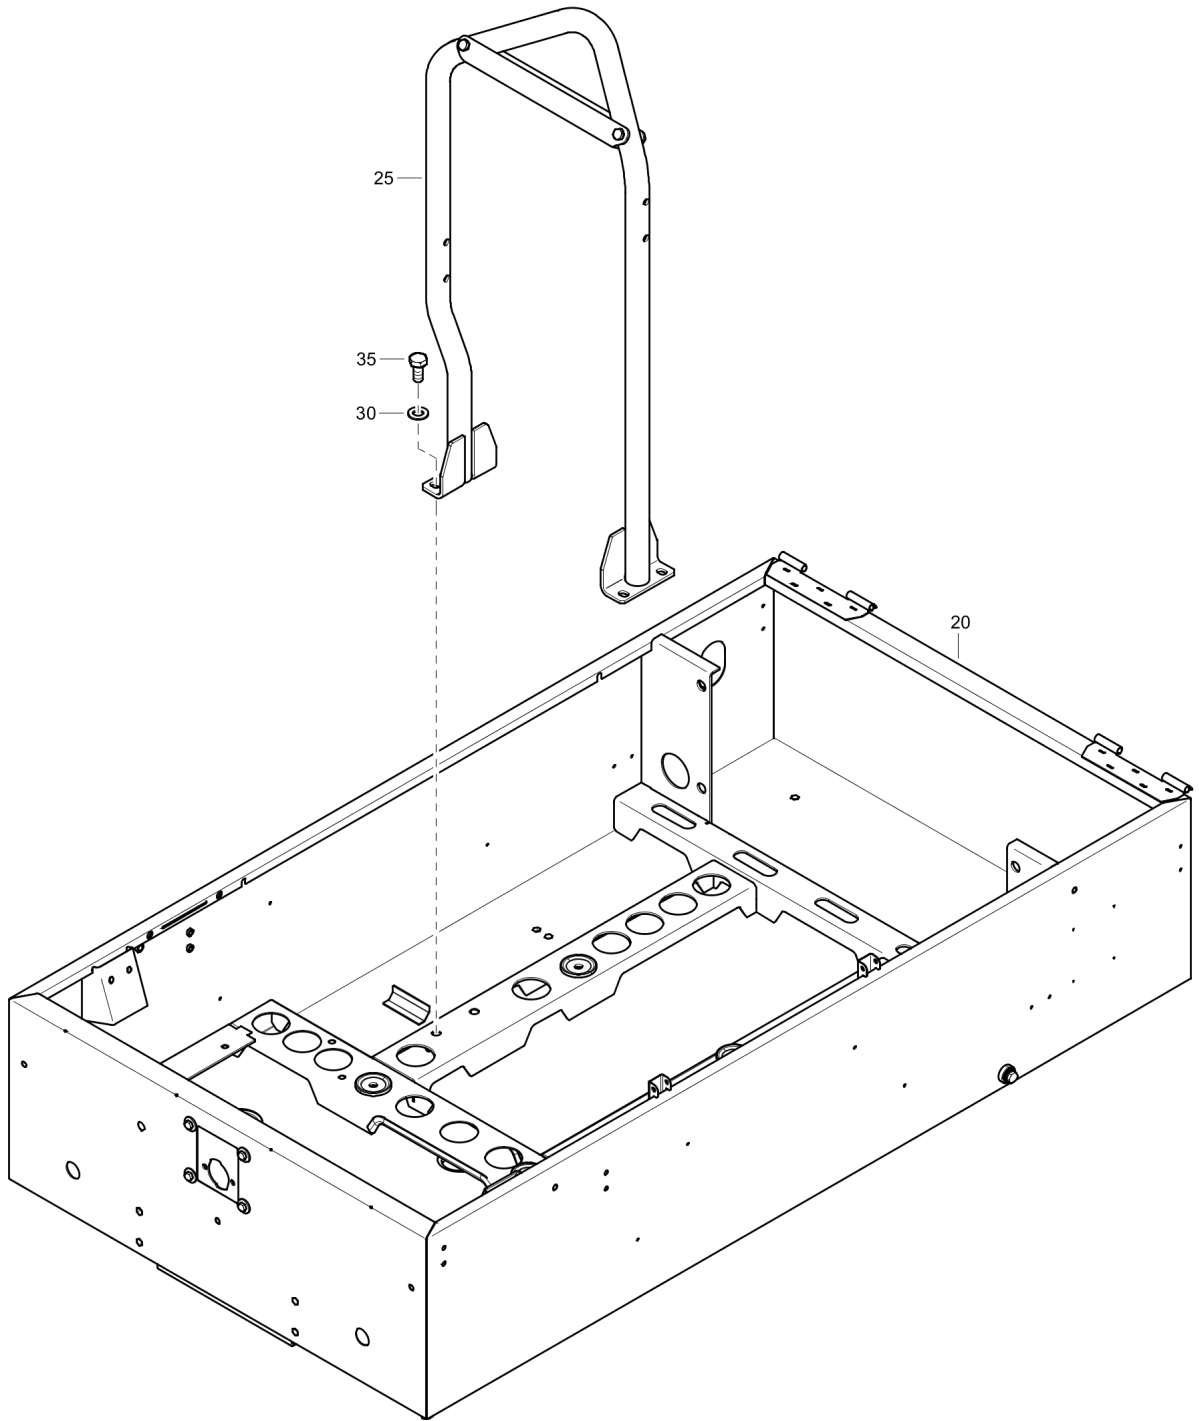

Mechanical 1611710431_04 Frame and mounts

Refer to the Parts Online web page for most up-to-date information. The printed information might be outdated.

Tue Jul 19 21:15:46 MDT 2016

Item	Part No.	Name	Qty	L
20	1638148284	Frame	1	
25	1638108782	Lifting beam	1	
30	0301235800	Flat washer	4	
35	0147140015	Hex head screw	4	

Refer to the Parts Online web page for most up-to-date information. The printed information might be outdated.

Tue Jul 19 21:15:46 MDT 2016