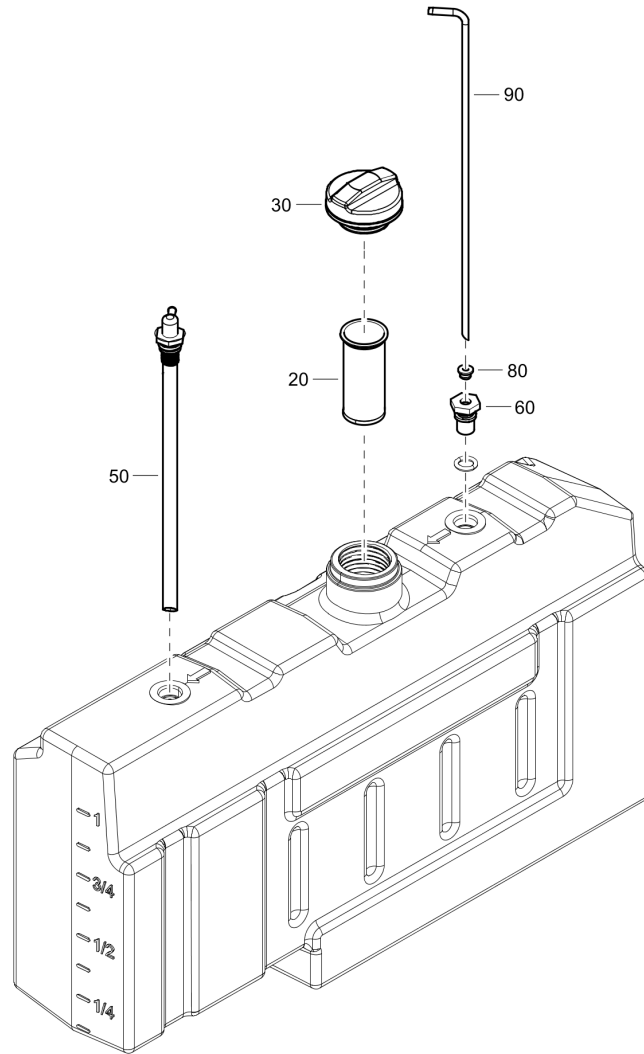

Engine 1638116482_01 Fuel Tank

Refer to the Parts Online web page for most up-to-date information. The printed information might be outdated.

Tue Jul 19 21:15:53 MDT 2016

Item	Part No.	Name	Qty	L
20	1626958300	Strainer	1	
30	1626959000	Cap fuel	1	
50	1638144800	Nipple hexagon	1	
60	1638250400	Nipple	1	
80	1615851600	GROMMET	1	
90	1638144901	Tube	1	

Refer to the Parts Online web page for most up-to-date information. The printed information might be outdated.

Tue Jul 19 21:15:53 MDT 2016