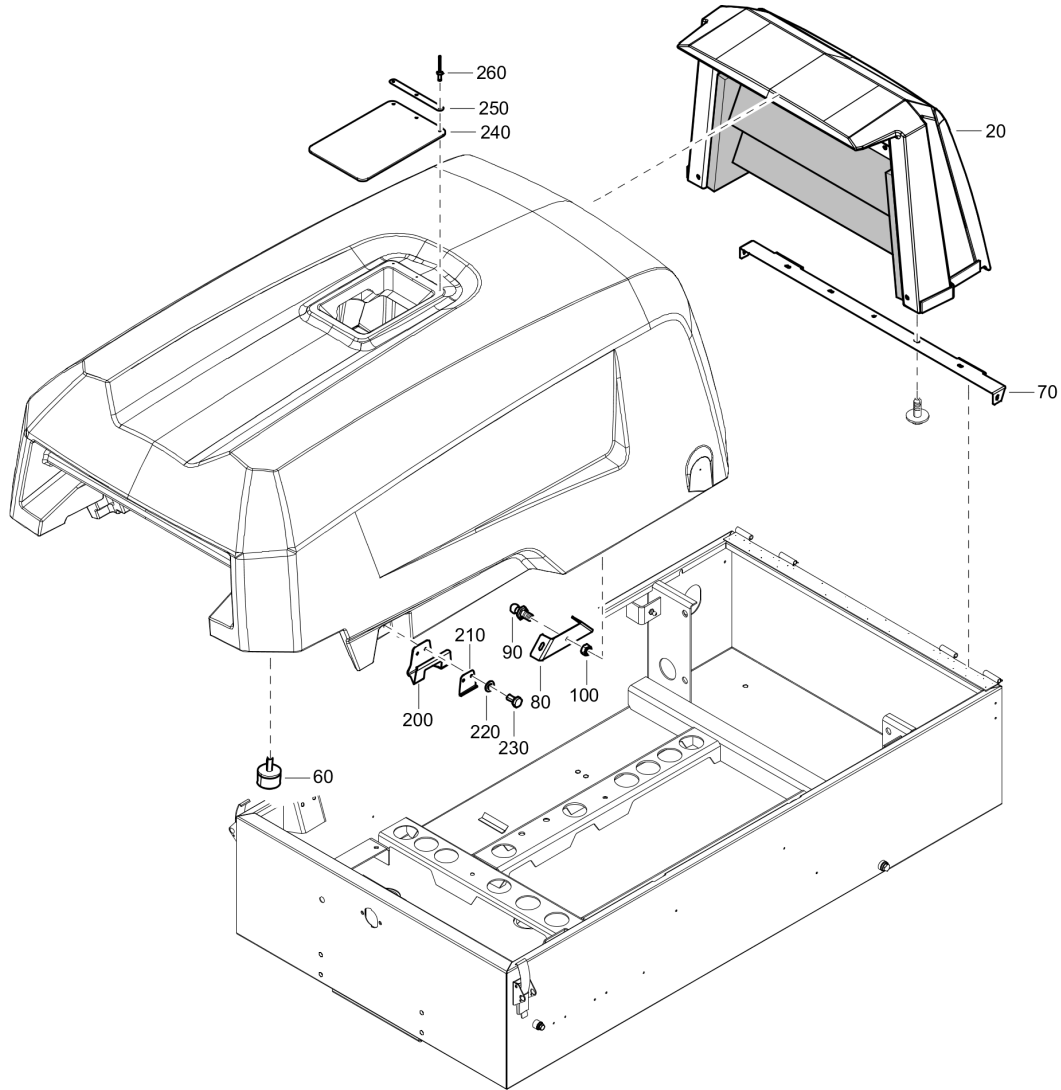

Mechanical 1638186382_01 Hood

Refer to the Parts Online web page for most up-to-date information. The printed information might be outdated.

Tue Jul 19 21:15:44 MDT 2016

Item	Part No.	Name	Qty	L
20	1638186180	Baffle	1	
60	1604186900	Buffer	2	
70	1638191600	Hinge	1	
80	1638168001	Plate back	2	
90	1626310800	Ball stud	2	
100	0291111000	Locknut M8	2	
200	1638227900	Handle	2	
210	1638246700	Catch	2	
220	0301232100	Plain washer(A) 6.4 x 12 x 1.6	4	
230	0147124403	Hex head screw M6 x 12	4	
240	1638194000	Rain flap	1	
250	1638225600	Bracket	1	
260	0298100197	Rivet blind	3	

Refer to the Parts Online web page for most up-to-date information. The printed information might be outdated.

Tue Jul 19 21:15:44 MDT 2016