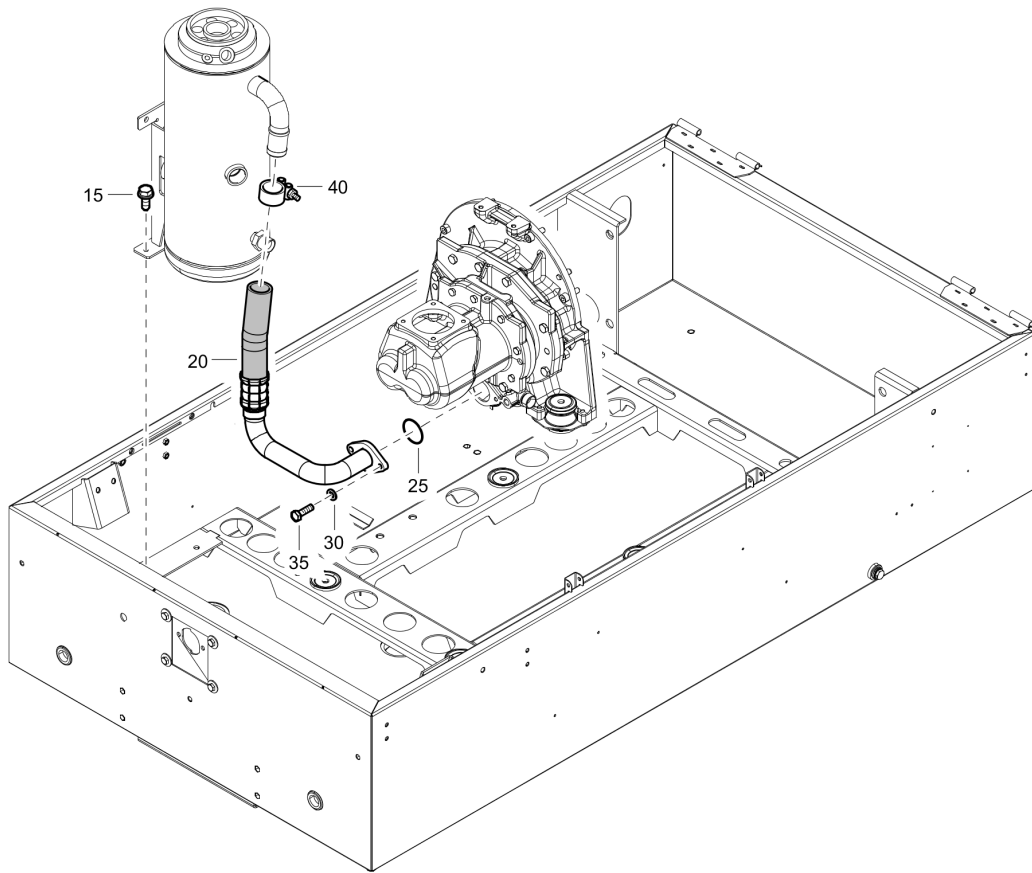

Mechanical 1611714431_02 Vessel low pressure

Refer to the Parts Online web page for most up-to-date information. The printed information might be outdated.

Tue Jul 19 21:15:37 MDT 2016

Item	Part No.	Name	Qty	L
15	1619276600	Scraper bolt M8x20	3	
20	1638166300	Hose assembly	1	
25	0663713400	O-ring	1	
30	0301233500	Flat washer	2	
35	0147132503	Screw	2	
40	1202866304	Clamp	1