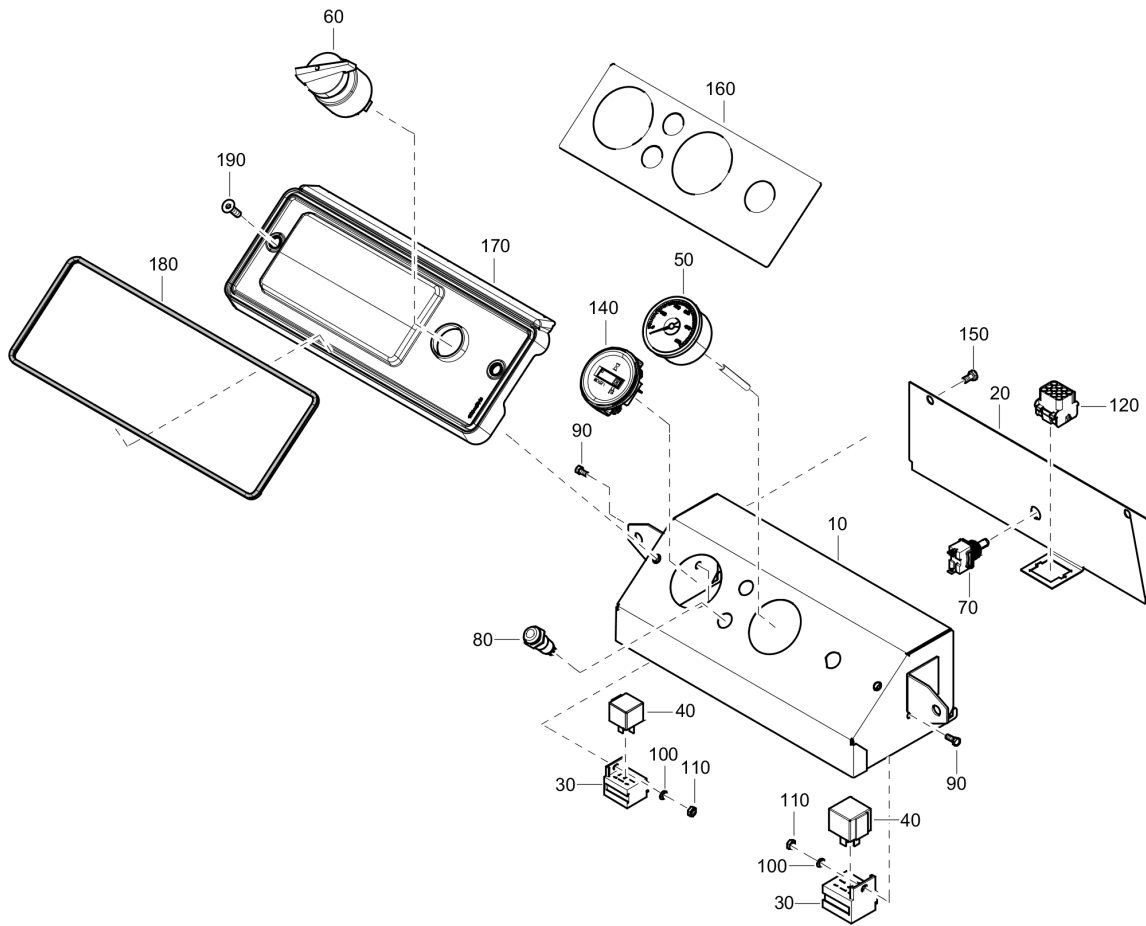

Electric system 1638112284_01 Control panel

Refer to the Parts Online web page for most up-to-date information. The printed information might be outdated.

Tue Jul 19 21:15:57 MDT 2016

Item	Part No.	Name	Qty	L
10	1638112202	Panel	1	
20	1638112303	Plate back	1	
30	1626768000	Socket	3	
40	1626767700	Relay aux	3	
50	1626964400	Indicator press	1	
60	1626964801	Switch power	1	
70	1626980700	Switch power	1	
80	1607852360	Indicator	2	
90	0147120403	Screw	3	
100	0301231800	Flat washer	3	
110	0261210700	Hexagon nut m5	3	
120	1088001530	Connector	1	
140	1607852215	Hour meter	1	
150	0147124403	Hex head screw M6 x 12	2	
160	1638213000	Decal control panel	1	
170	1638225400	Cover protect	1	
180	1638244600	Seal gasket	1	
190	0216124703	Hex sock. screw	2	

Refer to the Parts Online web page for most up-to-date information. The printed information might be outdated.

Tue Jul 19 21:15:57 MDT 2016