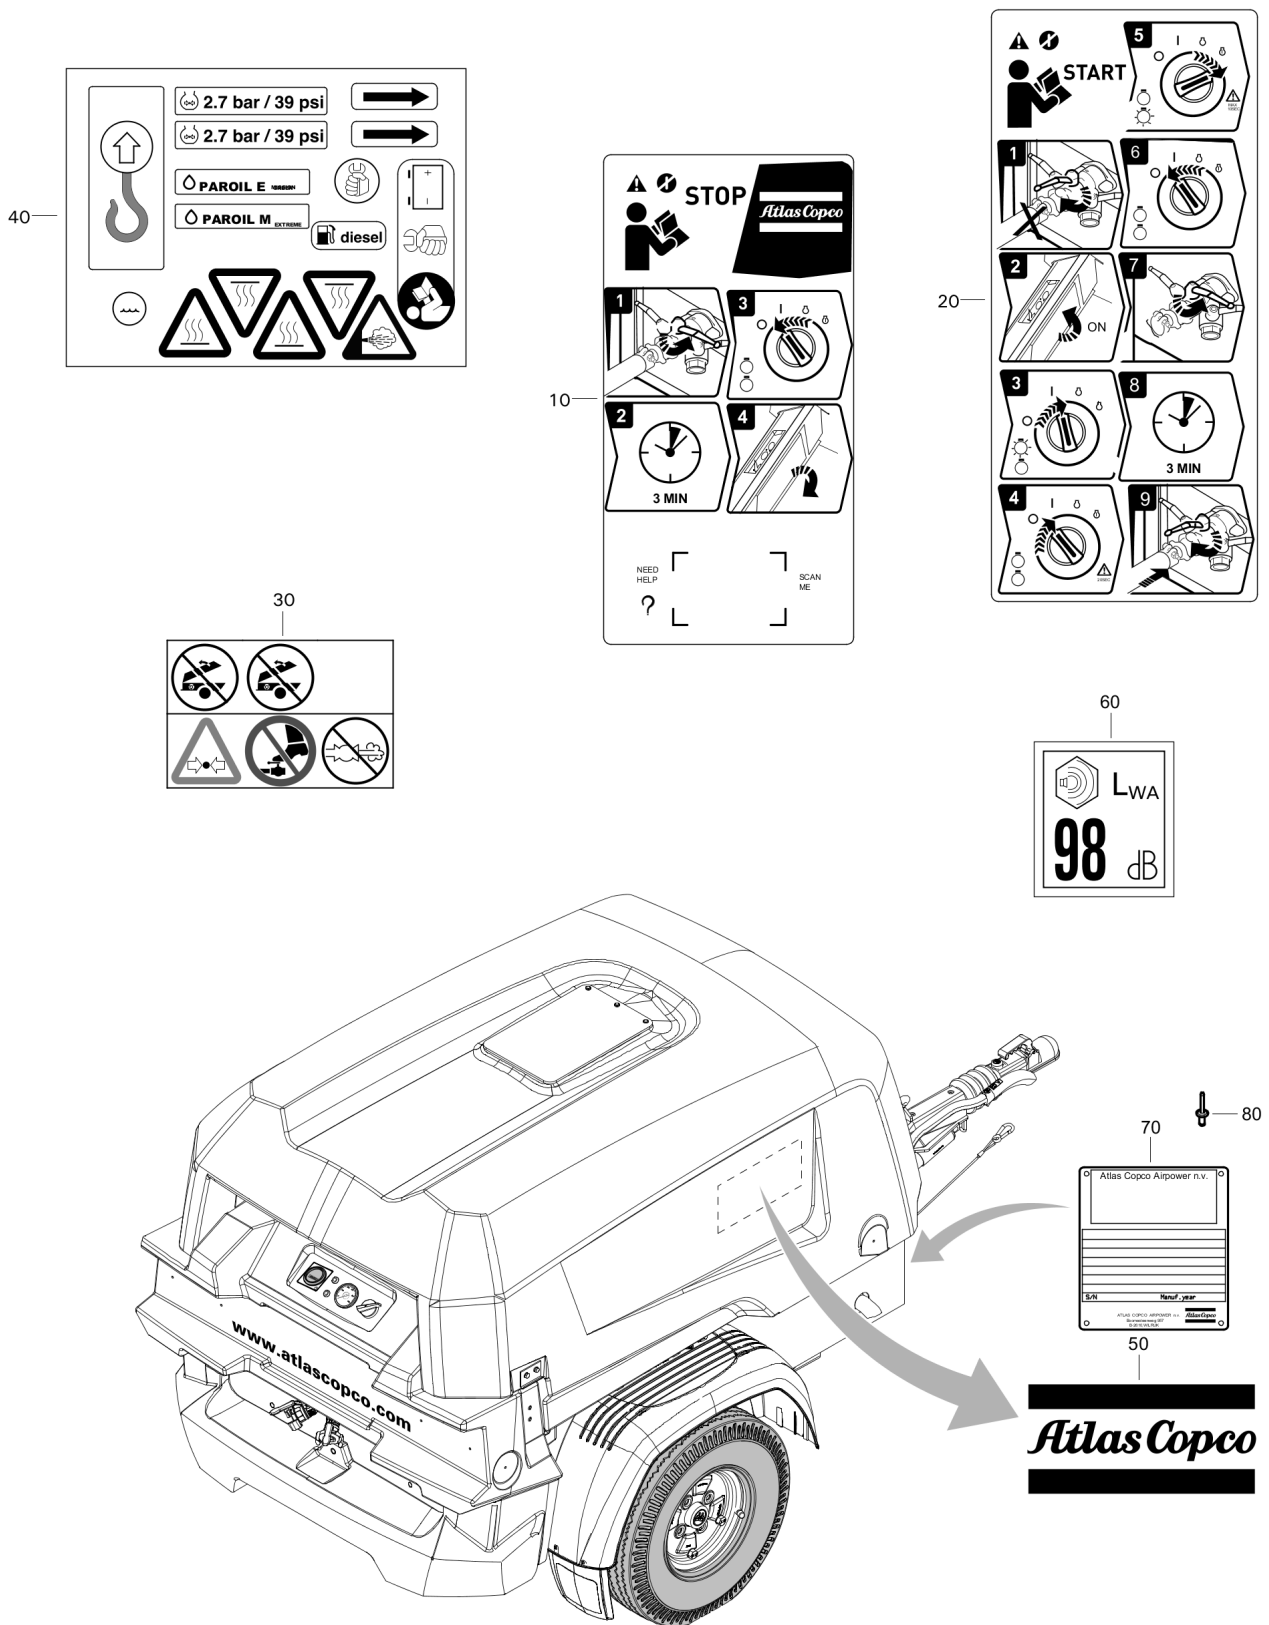

Mechanical 1611505131_00 Markings

Refer to the Parts Online web page for most up-to-date information. The printed information might be outdated.

Tue Jul 19 21:15:49 MDT 2016

Item	Part No.	Name	Qty	L
10	1638215300	Decal stop instruction	1	
20	1638214800	Decal start instruction	1	
30	1638247300	Decal warning	1	
40	1638246900	Decal symbols	1	
50	0690113200	Label	2	
60	1604331709	Label	1	
70	-	Data plate(not available separately)	1	
80	0129327034	Rivet	4