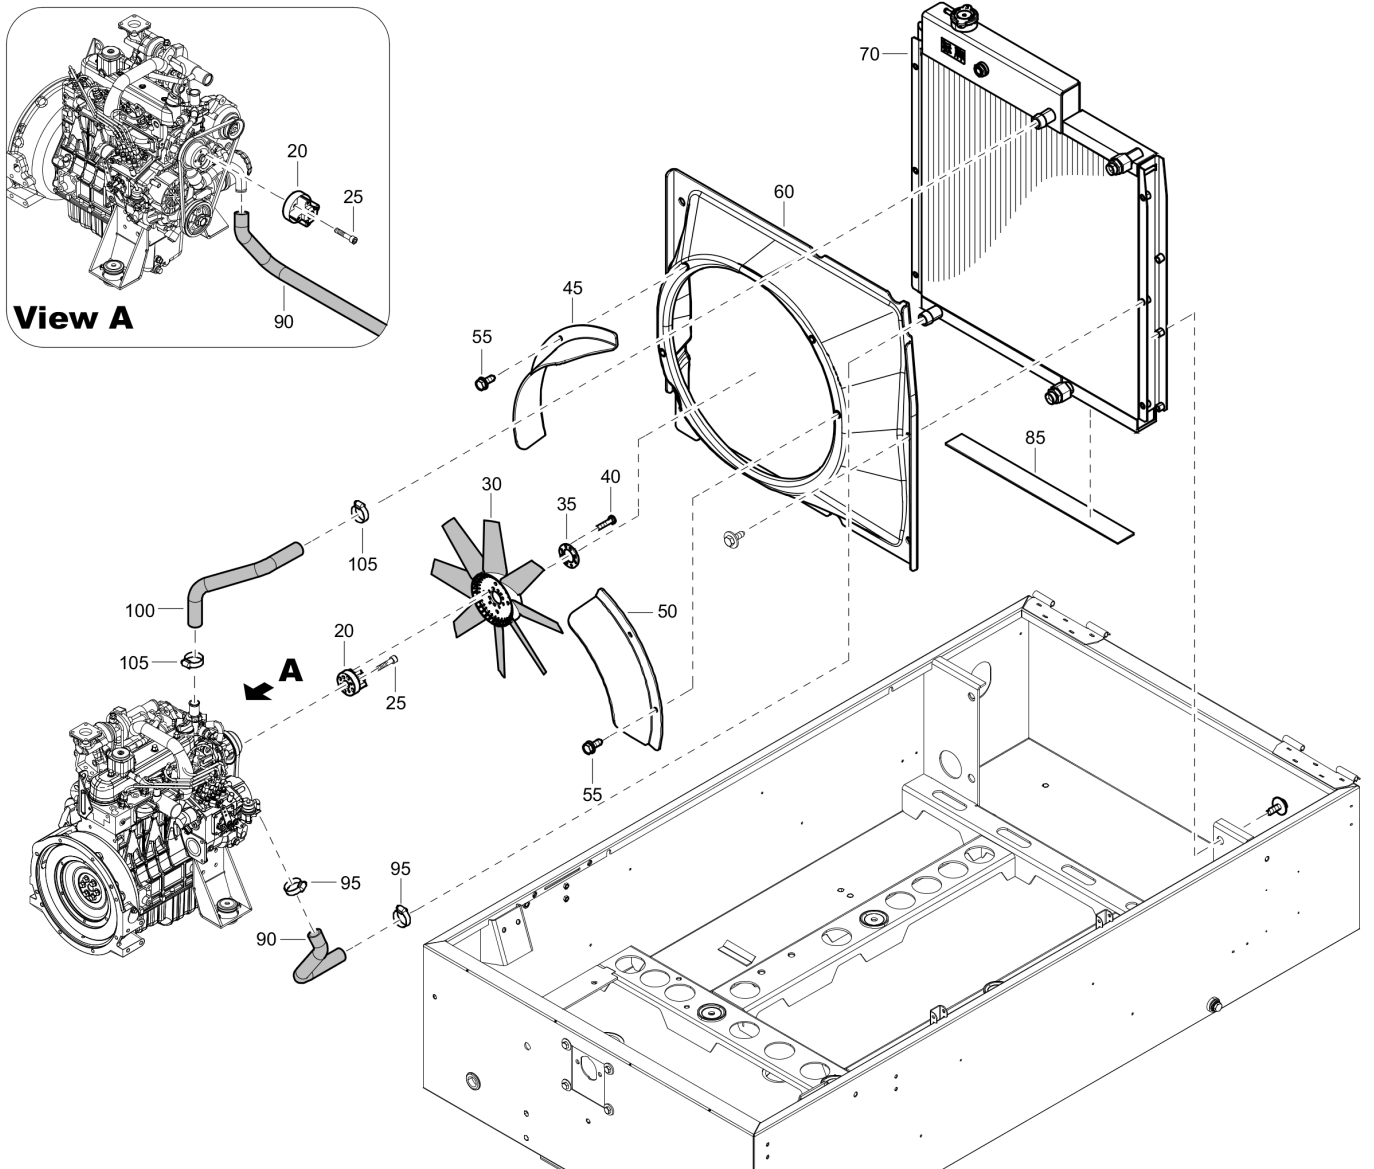

Engine 1611710931_02 Cooler and fan

Refer to the Parts Online web page for most up-to-date information. The printed information might be outdated.

Tue Jul 19 21:15:54 MDT 2016

Item	Part No.	Name	Qty	L
20	1626291503	Adapter fan	1	
25	0211125000	Screw	4	
30	1604585400	Fan	1	
35	1615769000	Clamping ring	1	
40	0147196402	Screw	4	
45	1638254100	Grating fan	1	
50	1638214101	Grating fan	1	
55	1619276600	Scraper bolt M8x20	8	
60	1638214000	Cowl fan	1	
70	1638138481	Cooler assembly	1	
75	0017630063	Consumables antifreeze	AR	
85	1638114700	Strip	1	
90	1638187300	Hose	1	
95	0347610900	Clamp	2	
100	1638110501	Hose	1	
105	0347610900	Clamp	2	

Refer to the Parts Online web page for most up-to-date information. The printed information might be outdated.

Tue Jul 19 21:15:54 MDT 2016