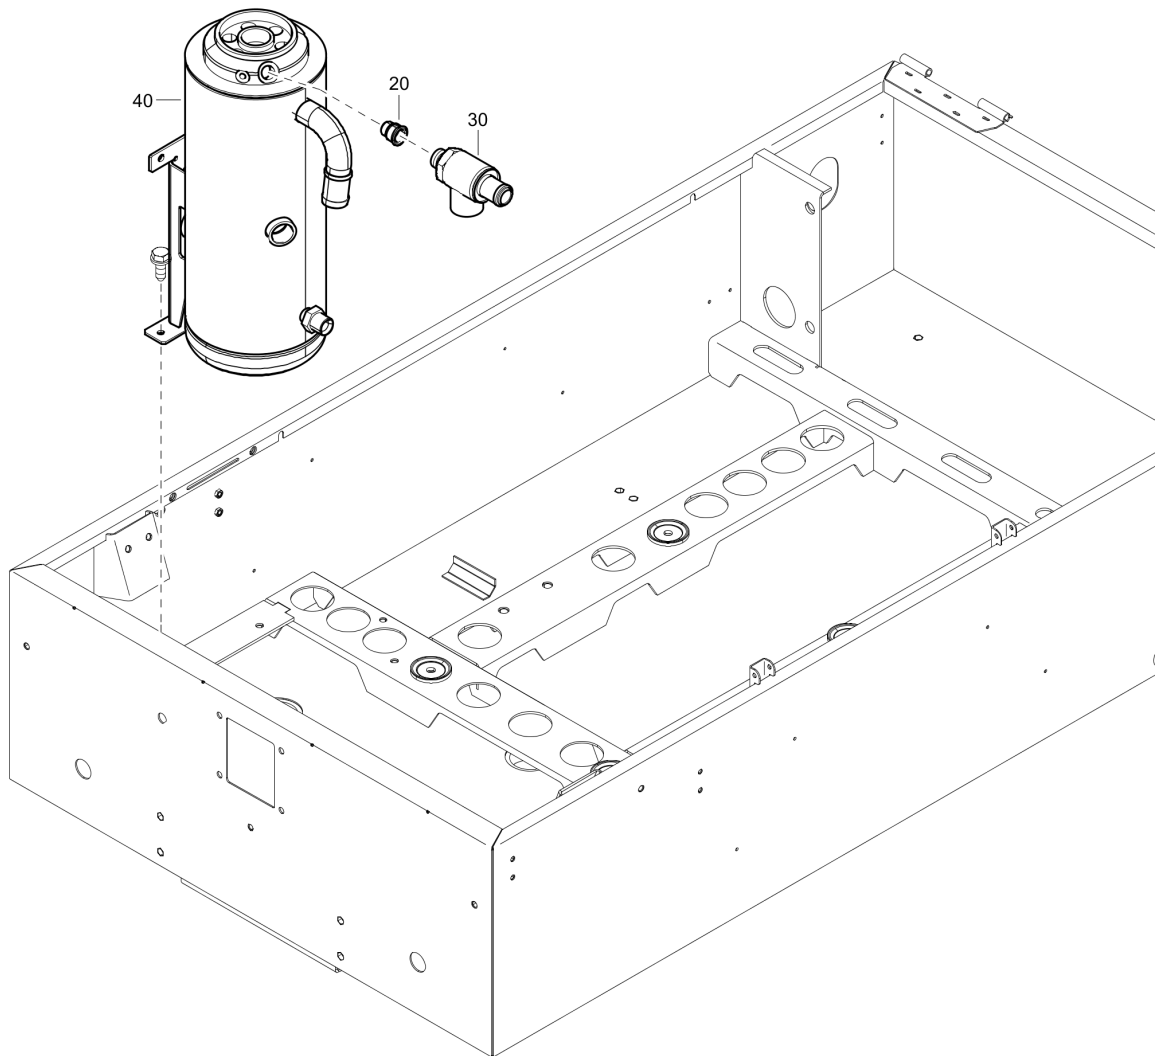

Mechanical 1611713731_00 Country set

Item	Part No.	Name	Qty	L
20	0560440573	Fitting pipe	1	
30	0832100116	Safety valve	1	
40	1638166280	Vessel air	1	

Refer to the Parts Online web page for most up-to-date information. The printed information might be outdated.