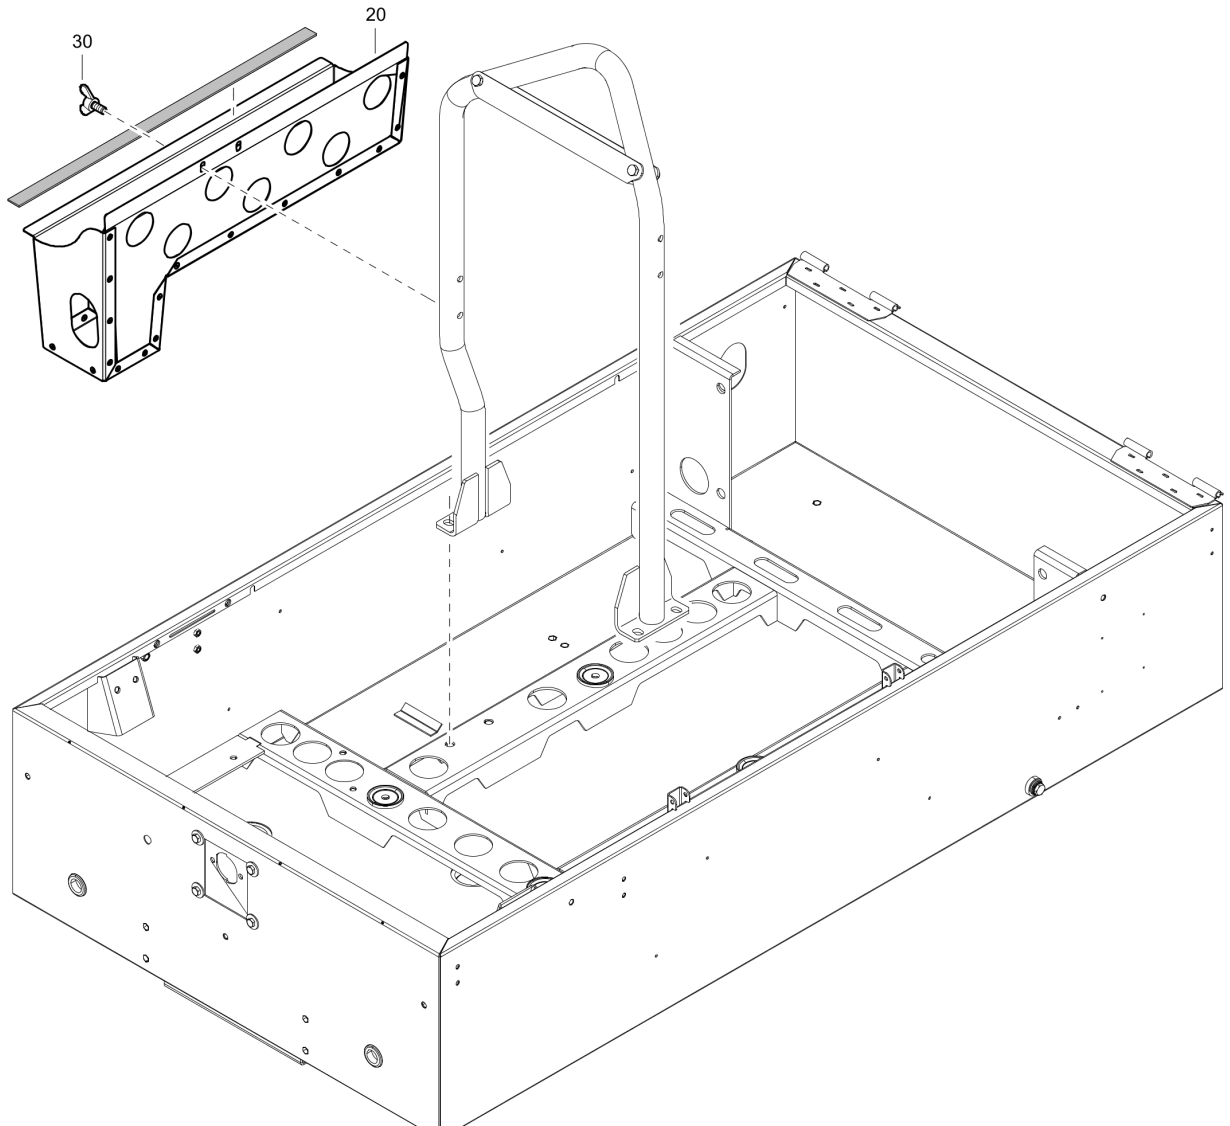

Options / accessories 1611714731_01 Toolbox

Refer to the Parts Online web page for most up-to-date information. The printed information might be outdated.

Tue Jul 19 21:15:59 MDT 2016

Item	Part No.	Name	Qty	L
20	1638116382	Tool Box	1	
30	0223132202	Wing screw	2