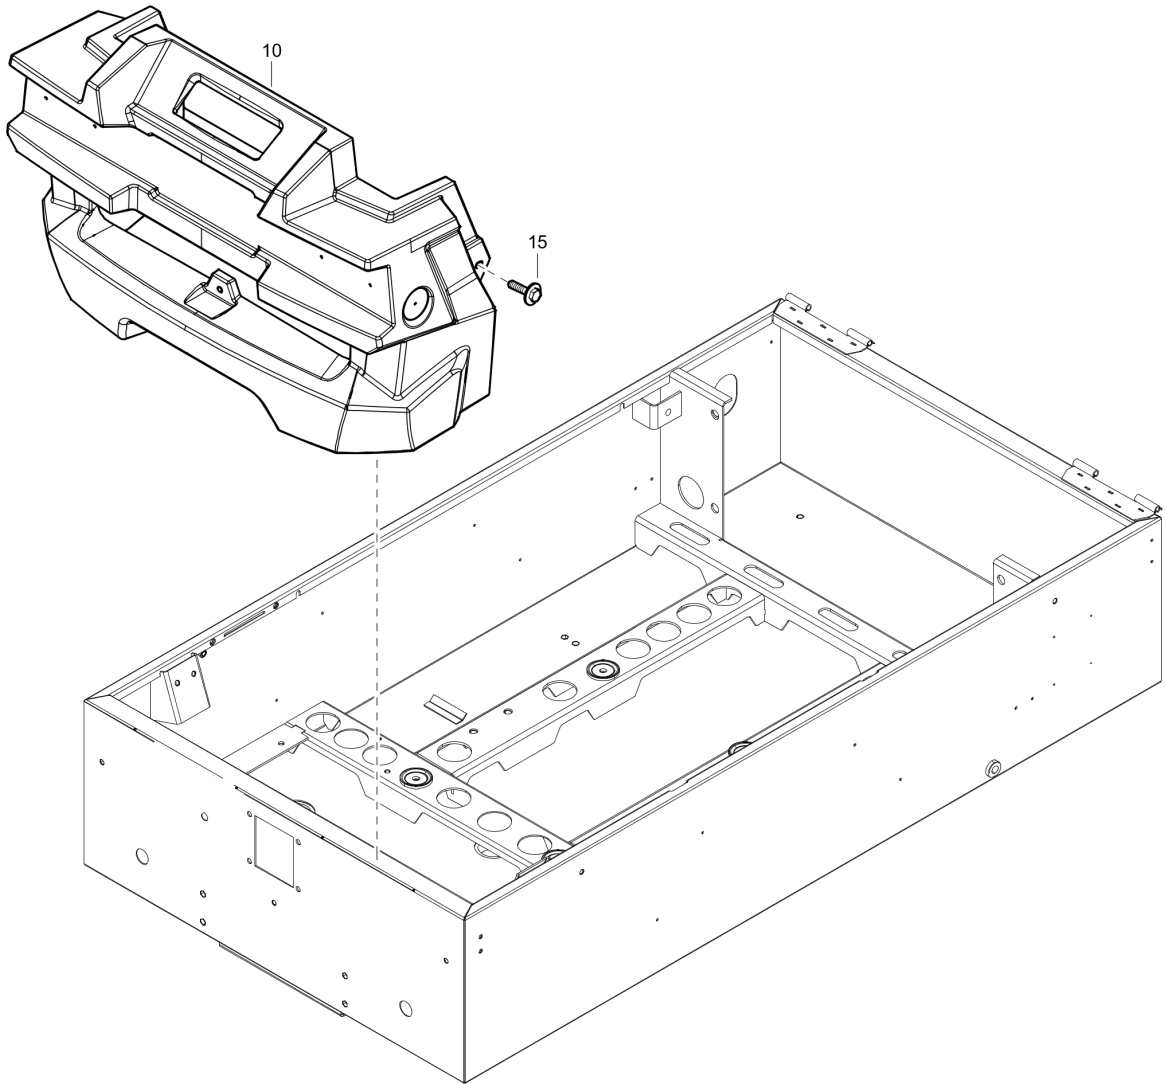

Mechanical 1611723431_00 No Road signal

Item	Part No.	Name	Qty	L
10	1638227880	Bumper without road light	1	
15	1604646600	Bolt	5