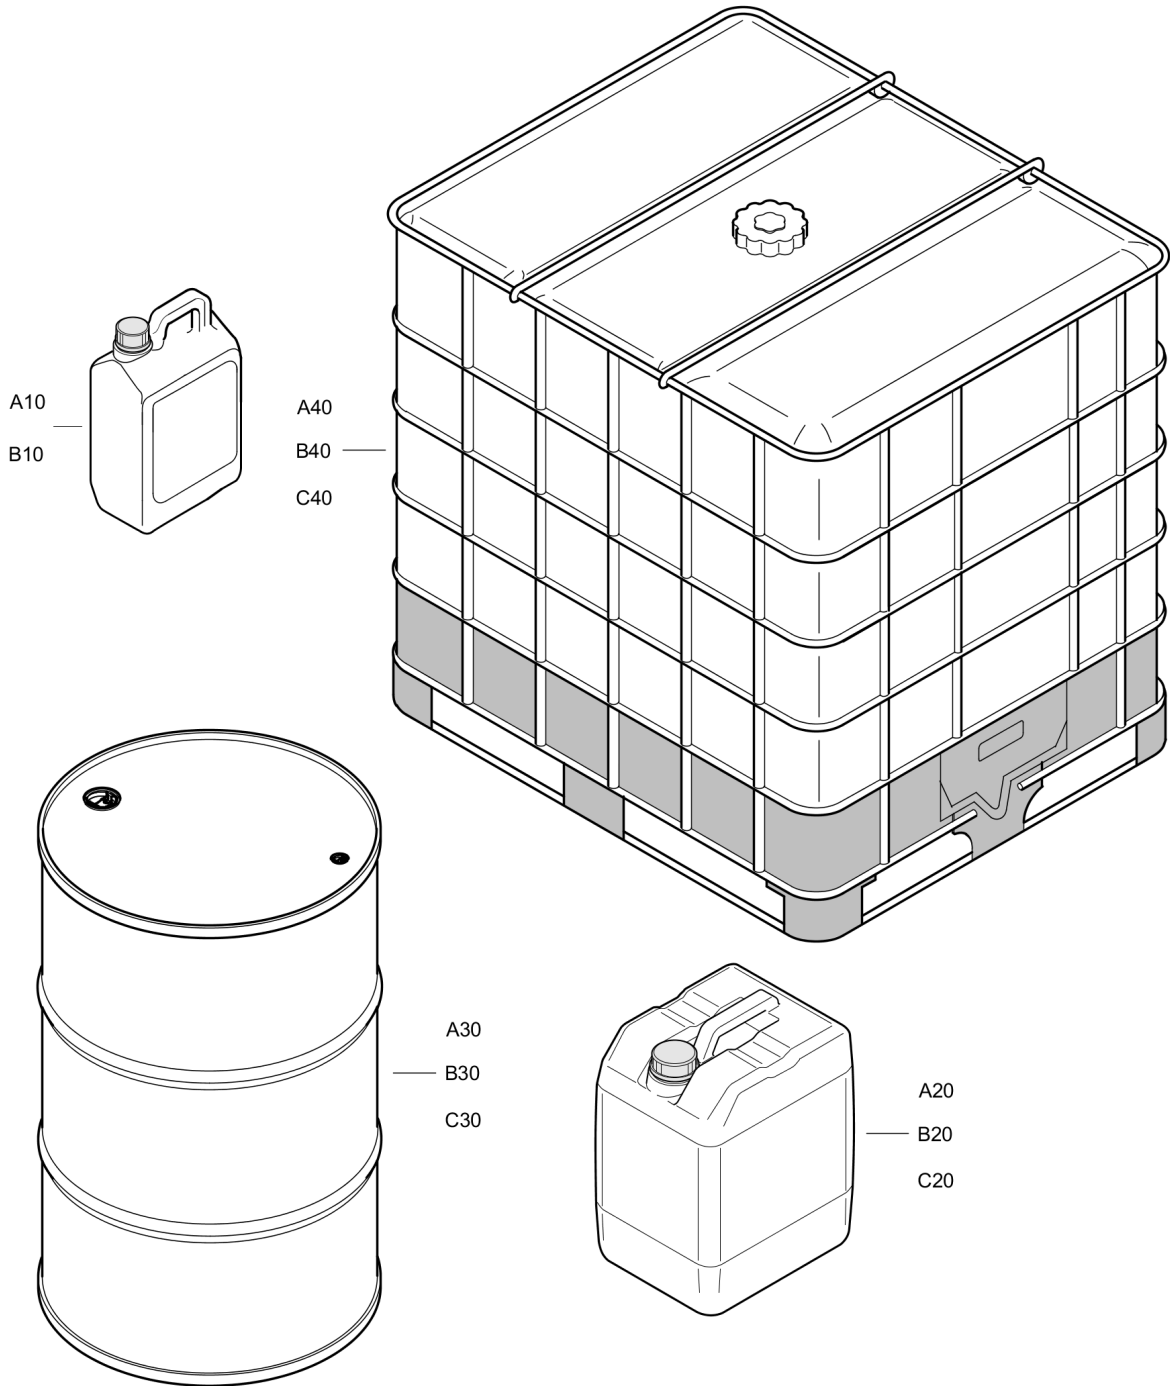

Service Compressor Oil

Refer to the Parts Online web page for most up-to-date information. The printed information might be outdated.

Tue Jul 19 21:15:33 MDT 2016