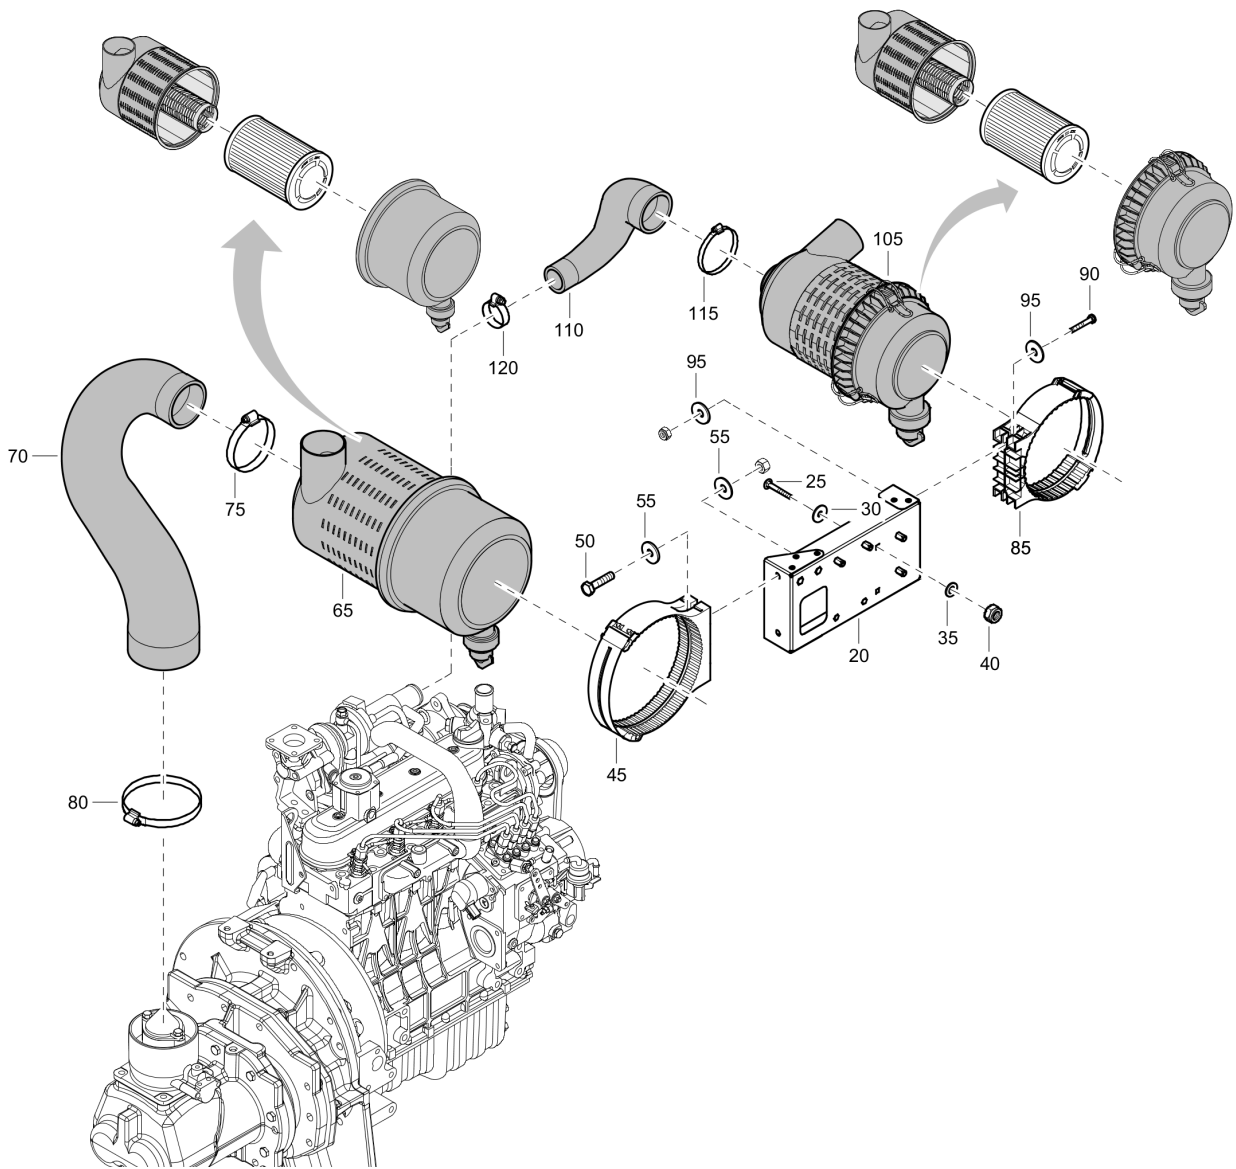

Mechanical 1611719731_02 Air inlet

Refer to the Parts Online web page for most up-to-date information. The printed information might be outdated.

Tue Jul 19 21:15:39 MDT 2016

Item	Part No.	Name	Qty	L
20	1638169601	Support	1	
25	0226991510	Square neck bolt	2	
30	1638211800	Washer	2	
35	0301233500	Flat washer	2	
40	0291111000	Locknut M8	2	
45	1626177700	Support	1	
50	0147132603	Hex.bolt M8x30-8.8	2	
55	0300801900	Flat washer	4	
65	1092315500	Filter	1	
70	1638199900	Hose	1	
75	0347611600	Hose clip	1	
80	0347611500	Clamp DIN3017	1	
85	1626174700	Support	1	
90	0147132603	Hex.bolt M8x30-8.8	2	
95	0300801900	Flat washer	4	
105	1604223000	Airfilter	1	
110	1638199800	Hose	1	
115	0347610004	Clamp	1	
120	0347611200	Clamp	1	

Refer to the Parts Online web page for most up-to-date information. The printed information might be outdated.

Tue Jul 19 21:15:39 MDT 2016