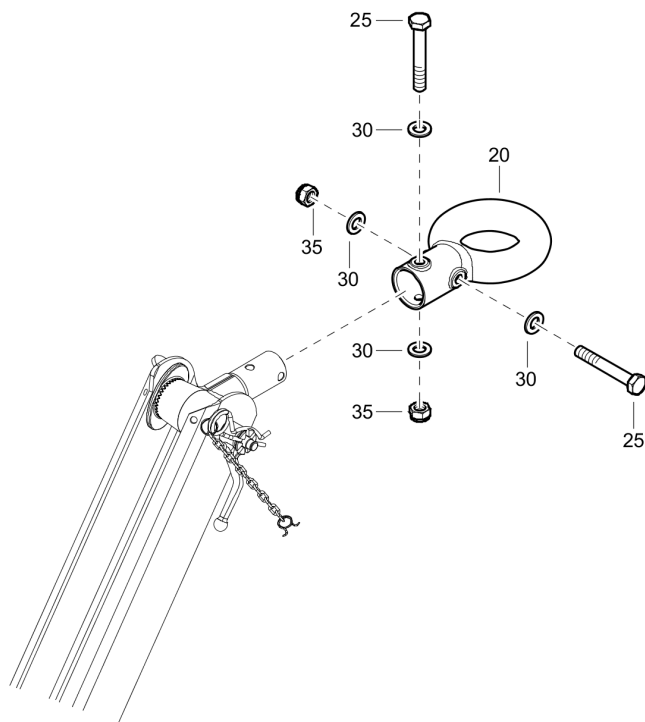

Refer to the Parts Online web page for most up-to-date information. The printed information might be outdated.

Tue Jul 19 21:16:05 MDT 2016

Options / accessories 1611869012_02 Wheel chocks

Item	Part No.	Name	Qty	L
10	0129317700	Blind rivet	4	
15	0301232100	Plain washer(A) 6.4 x 12 x 1.6	4	
20	1613544000	Bracket	2	
35	1613543900	Wheelchock	2	
50	1079990254	Decal	1	

Tue Jul 19 21:16:06 MDT 2016

Item	Part No.	Name	Qty	L
20	1202862400	Foot	1	
25	1604754900	Clamp	1	
30	0147137503	Hex.bolt M10x90	2	
35	0301234400	Plain washer 10.5x20	4	
40	0291111100	Locknut	2	

Options / accessories 1611853014_02 Towing eye - NATO eye

Item	Part No.	Name	Qty	L
20	1626858100	Eye towing	1	
25	1202984405	Bolt	2	
30	0301235800	Flat washer	4	
35	0291118513	Lock nut DIN980	2	

Options / accessories 1611853114_03 Towing eye - BNA

Item	Part No.	Name	Qty	L
20	1626858200	Eye towing	1	
25	5730082700	Screw hexagon	2	
30	0301235800	Flat washer	4	
35	0291118513	Lock nut DIN980	2	