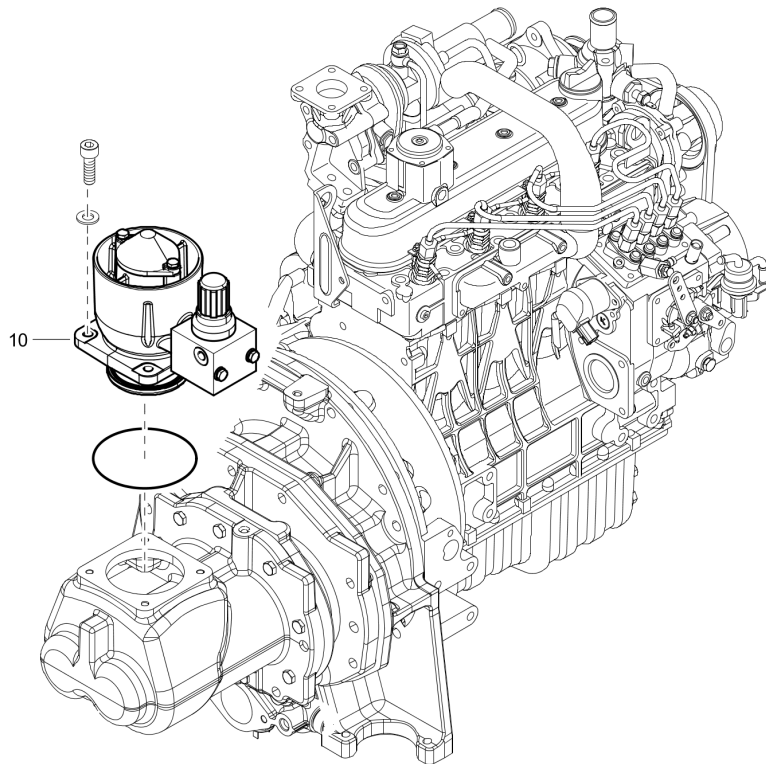

Item	Part No.	Name	Qty	L
25	0663210615	O-ring	1	
35	1626326704	Support	1	
40	0147195945	Screw	1	
45	0147132603	Hex.bolt M8x30-8.8	1	
50	0301233500	Flat washer	1	
55	0291111000	Locknut M8	1	
60	1626326603	Bracket	1	
65	0301232100	Plain washer(A) 6.4 x 12 x 1.6	1	
70	0147132303	Hexagon bolt	1	
75	1604776202	Actuator	1	
80	0291110800	Nut lock hex M6	1	
85	0291111000	Locknut M8	1	
90	0301233500	Flat washer	1	
95	0147124903	Hex.bolt M6x25	1	
100	0301232100	Plain washer(A) 6.4 x 12 x 1.6	1	
105	0291110800	Nut lock hex M6	1	
110	0583810076	Coupling	1	
120	0070600205	Tube	AR	
125	0583810076	Coupling	1	
135	0583810057	Coupling	1	
145	0070600204	Plastic tube	AR	
150	9090151800	Coupling	1	
160	0583810057	Coupling	1	

Refer to the Parts Online web page for most up-to-date information. The printed information might be outdated.

Tue Jul 19 21:15:41 MDT 2016

Mechanical 1611714531_01 Regulating valve