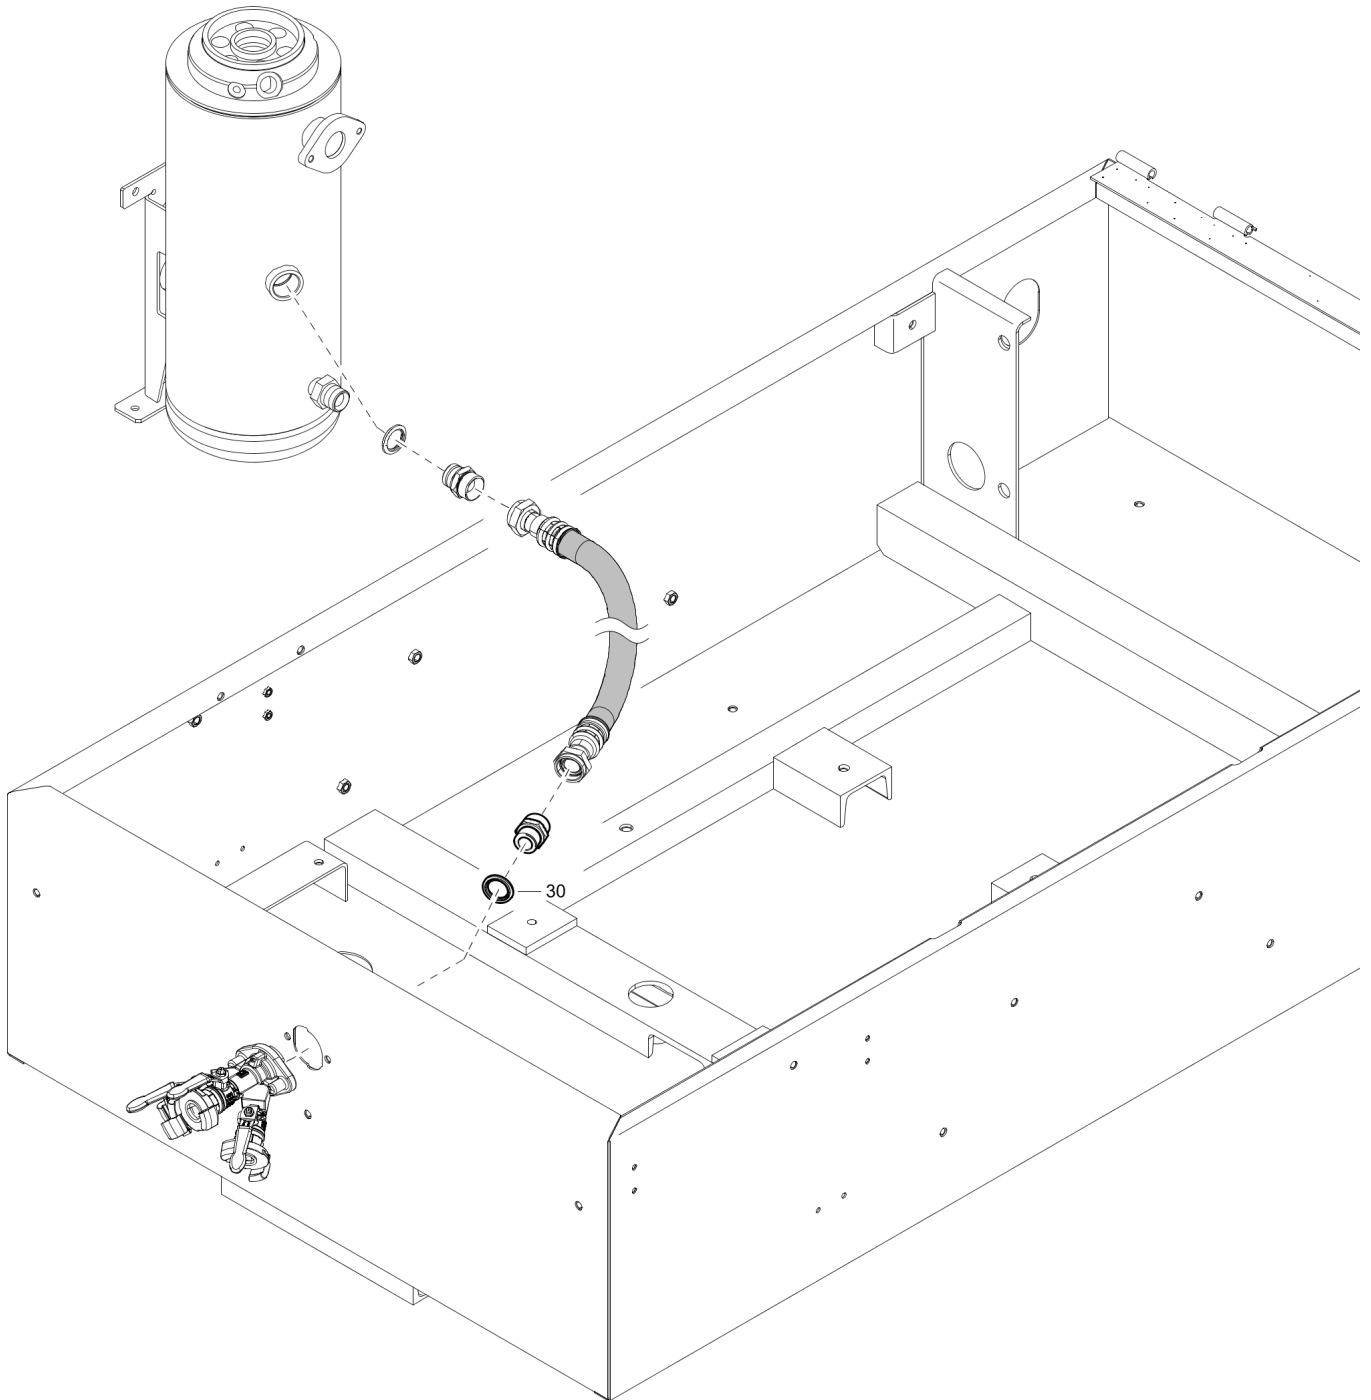

Item	Part No.	Name	Qty	L
10	1638215300	Decal stop instruction	1	
20	1638214800	Decal start instruction	1	
30	1638247300	Decal warning	1	
40	1638246900	Decal symbols	1	
50	0690113200	Label	2	
60	1604331709	Label	1	
70	-	Data plate(not available separately)	1	
80	0129327034	Rivet	4	

Mechanical 1611713631_00 Restrictor

Refer to the Parts Online web page for most up-to-date information. The printed information might be outdated.

Tue Jul 19 21:15:49 MDT 2016