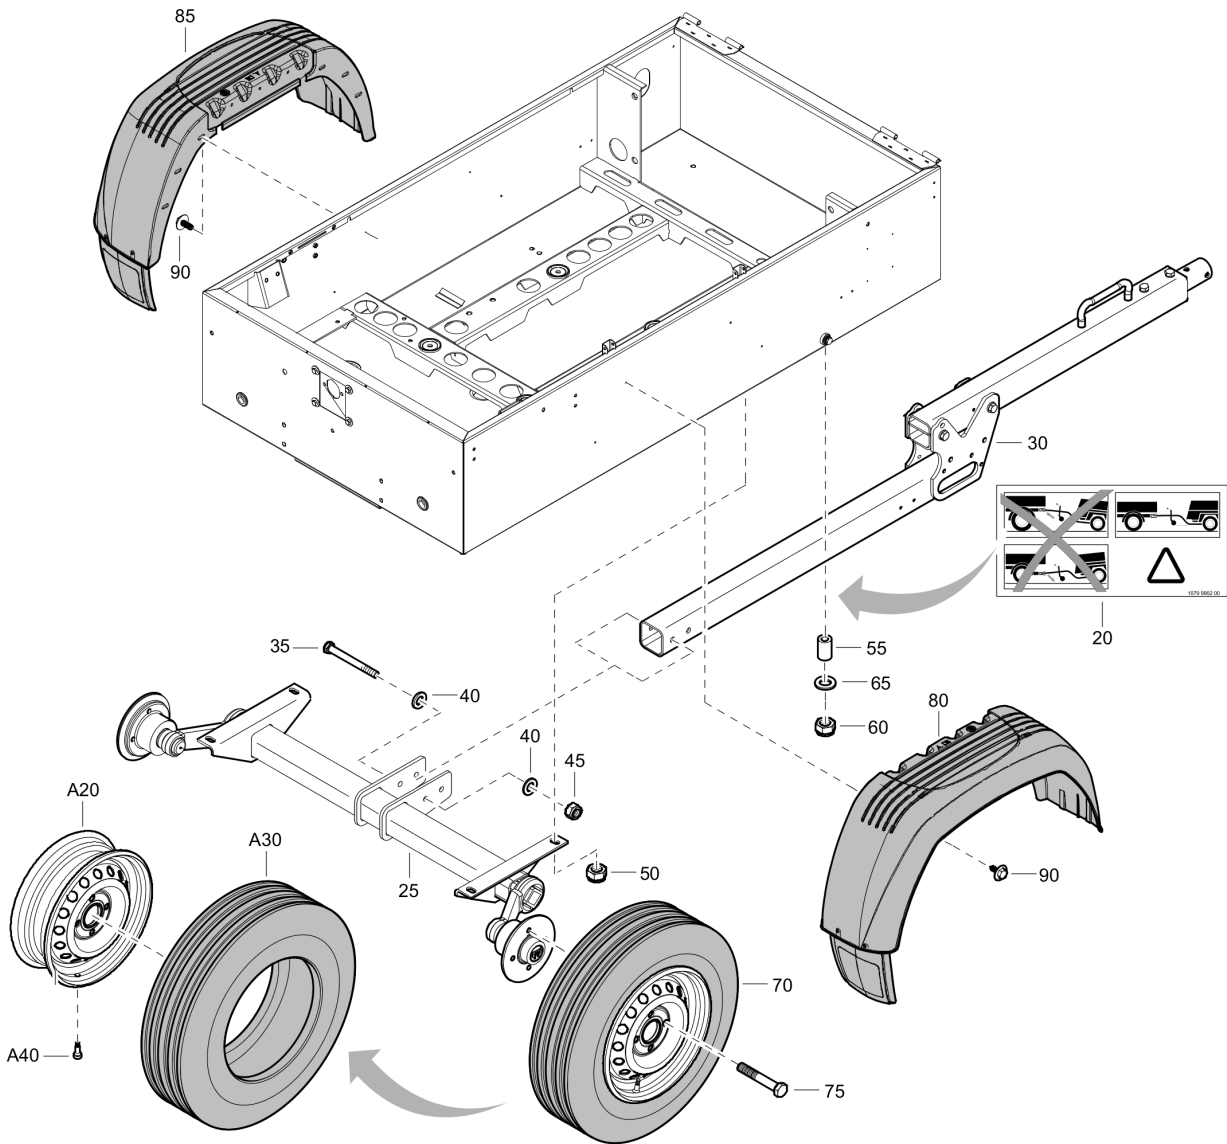

Options / accessories 1611718031_01 Undercarriage - Without brakes

Refer to the Parts Online web page for most up-to-date information. The printed information might be outdated.

Tue Jul 19 21:16:04 MDT 2016

Item	Part No.	Name	Qty	L
20	1079990200	Warning label	1	
25	1638115000	Axle without brakes	1	
30	1638154300	Towbar fixed	1	
35	0147141703	Screw	2	
40	0301235800	Flat washer	4	
45	0291111200	Nut DIN985	2	
50	0291111200	Nut DIN985	2	
55	1615957500	Spacer	2	
60	0291111200	Nut DIN985	4	
65	0301235800	Flat washer	4	
70	1615924288	Tyre assembly	2	
A20	1604033200	Disc wheel	1	
A30	0538040020	Tyre	1	
A40	1615632200	Ventil	1	
75	1626602900	Bolt hexagon	8	
80	1626949880	Mudguard	1	
85	1626949780	Mudguard	1	
90	1619276500	Screw	8	

Refer to the Parts Online web page for most up-to-date information. The printed information might be outdated.

Tue Jul 19 21:16:04 MDT 2016