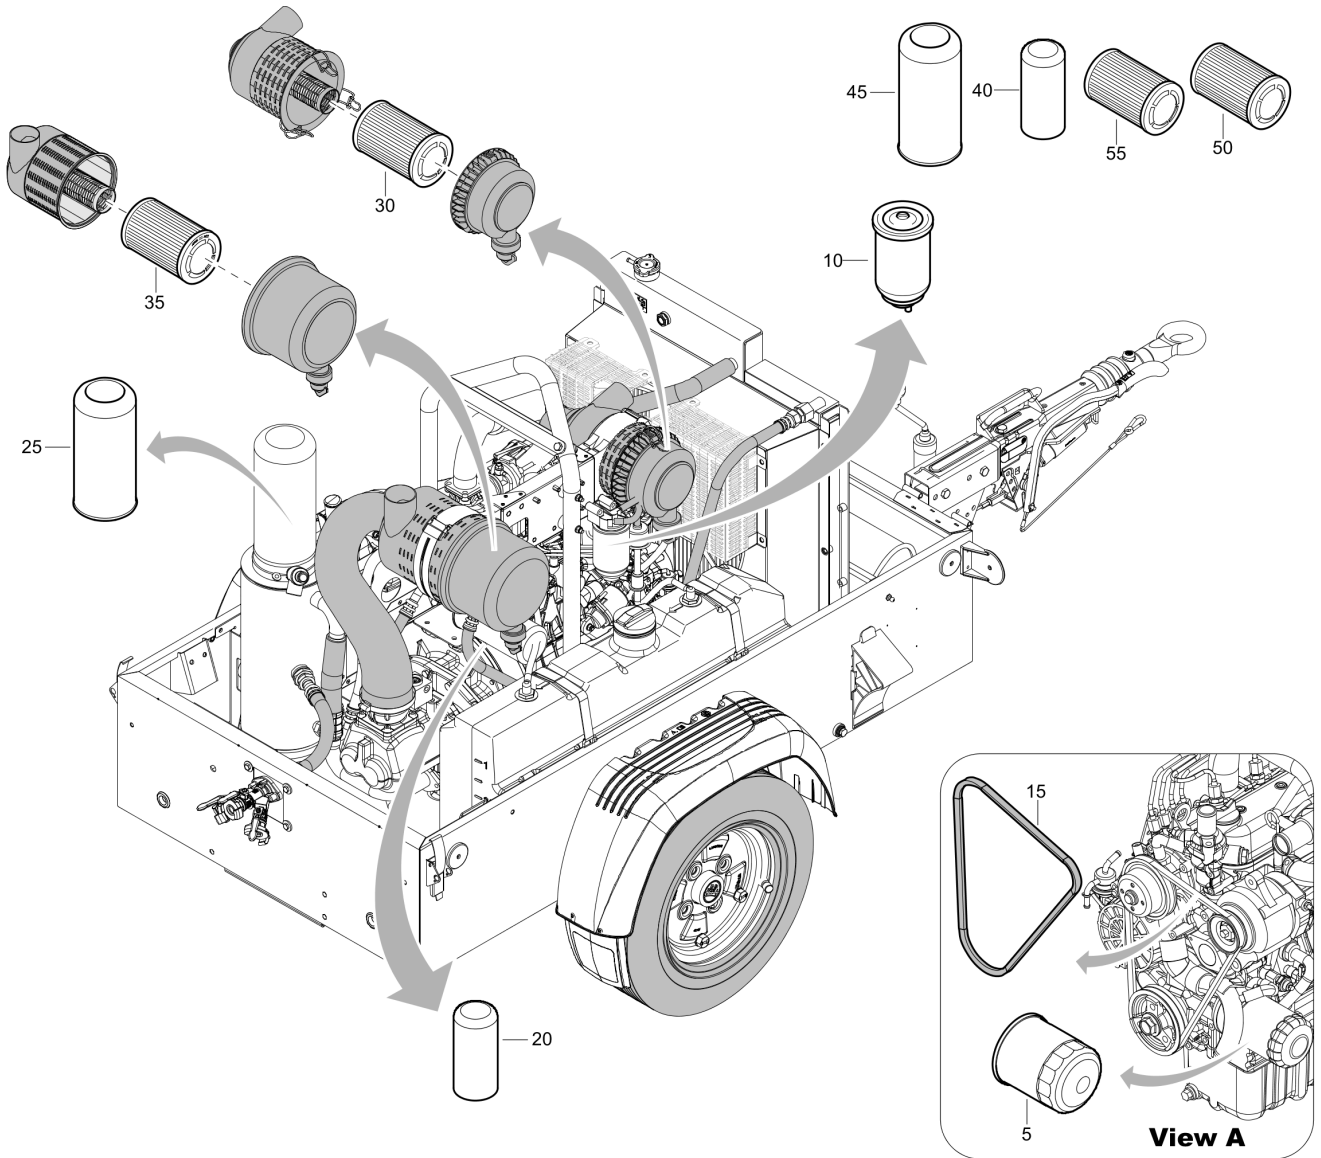

Item	Part No.	Name	Qty	L
-	2912500103	Service pack 500 Hrs	-	
5	-	Oil filter	1	
10	-	Fuel filter	1	
15	-	Belt	1	

Service 2912500104_00 Service pack 1000 Hrs

Refer to the Parts Online web page for most up-to-date information. The printed information might be outdated.

Tue Jul 19 21:15:32 MDT 2016