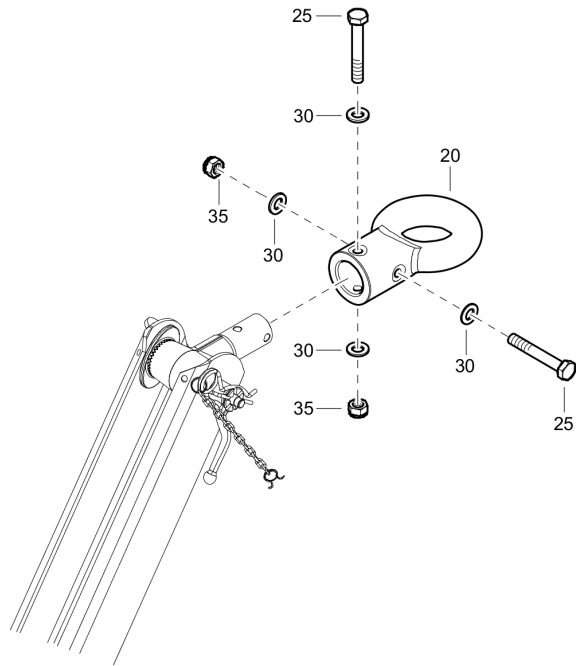

Tue Jul 19 21:16:06 MDT 2016

Item	Part No.	Name	Qty	L
20	1202862400	Foot	1	
25	1604754900	Clamp	1	
30	0147137503	Hex.bolt M10x90	2	
35	0301234400	Plain washer 10.5x20	4	
40	0291111100	Locknut	2	

Options / accessories 1611853014_02 Towing eye - NATO eye

Item	Part No.	Name	Qty	L
20	1626858100	Eye towing	1	
25	1202984405	Bolt	2	
30	0301235800	Flat washer	4	
35	0291118513	Lock nut DIN980	2	

Options / accessories 1611853114_03 Towing eye - BNA

Item	Part No.	Name	Qty	L
20	1626858200	Eye towing	1	
25	5730082700	Screw hexagon	2	
30	0301235800	Flat washer	4	
35	0291118513	Lock nut DIN980	2	

Options / accessories 1611853214_02 Towing eye - DIN

Item	Part No.	Name	Qty	L
20	1626858300	Eye towing	1	
25	1202984405	Bolt	2	
30	0301235800	Flat washer	4	
35	0291118513	Lock nut DIN980	2	

Options / accessories 1611853314_07 Eye towing - Ball coupling