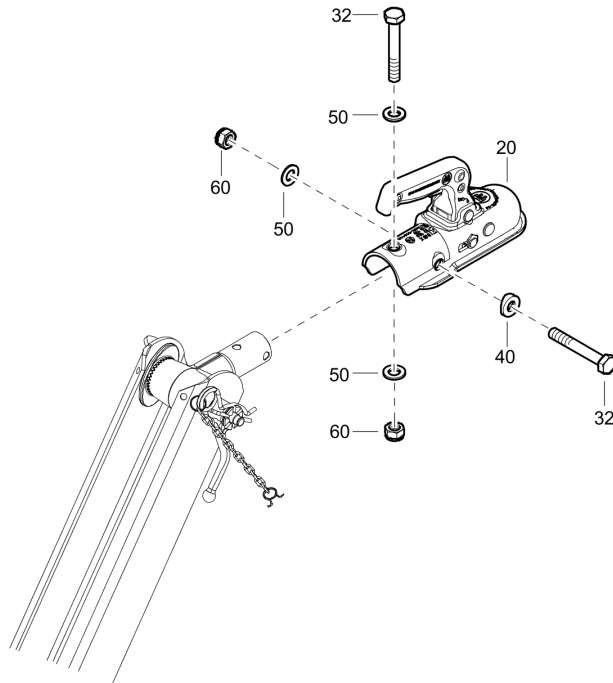

Tue Jul 19 21:16:06 MDT 2016

Item	Part No.	Name	Qty	L
20	1202862400	Foot	1	
25	1604754900	Clamp	1	
30	0147137503	Hex.bolt M10x90	2	
35	0301234400	Plain washer 10.5x20	4	
40	0291111100	Locknut	2	

Options / accessories 1611853014_02 Towing eye - NATO eye

Item	Part No.	Name	Qty	L
20	1626858100	Eye towing	1	
25	1202984405	Bolt	2	
30	0301235800	Flat washer	4	
35	0291118513	Lock nut DIN980	2	

Options / accessories 1611853114_03 Towing eye - BNA

Item	Part No.	Name	Qty	L
20	1626858200	Eye towing	1	
25	5730082700	Screw hexagon	2	
30	0301235800	Flat washer	4	
35	0291118513	Lock nut DIN980	2	

Options / accessories 1611853214_02 Towing eye - DIN

Item	Part No.	Name	Qty	L
20	1626858300	Eye towing	1	
25	1202984405	Bolt	2	
30	0301235800	Flat washer	4	
35	0291118513	Lock nut DIN980	2	

Options / accessories 1611853314_07 Eye towing - Ball coupling

Item	Part No.	Name	Qty	L
20	1626858400	Ball coupling	1	
32	1202984402	Bolt	2	
40	1202984500	Washer	1	
50	0301235800	Flat washer	3	
60	0291118513	Lock nut DIN980	2	

Options / accessories 1611853414_02 Towing eye - ITA