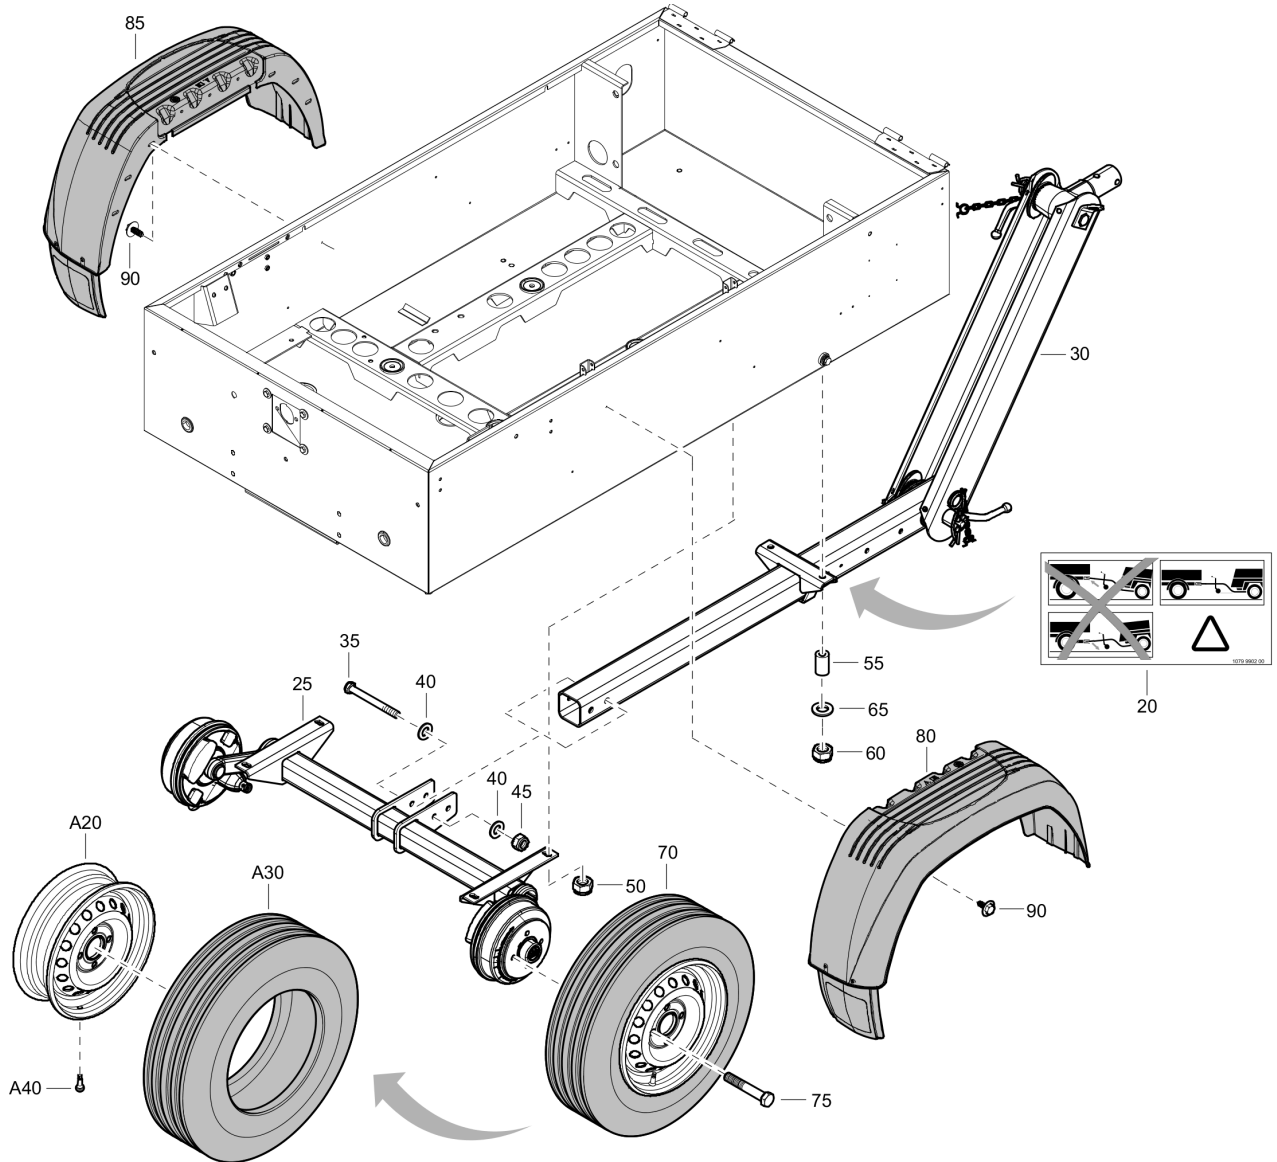

Options / accessories 1611717831_01 Undercarriage - With antilock brakes

Refer to the Parts Online web page for most up-to-date information. The printed information might be outdated.

Tue Jul 19 21:16:02 MDT 2016

Item	Part No.	Name	Qty	L
20	1079990200	Warning label	1	
25	1638115000	Axle without brakes	1	
30	1638154400	Towbar adjust	1	
35	0147141703	Screw	2	
40	0301235800	Flat washer	4	
45	0291111200	Nut DIN985	2	
50	0291111200	Nut DIN985	2	
55	1615957500	Spacer	2	
60	0291111200	Nut DIN985	4	
65	0301235800	Flat washer	4	
70	1615924288	Tyre assembly	2	
A20	1604033200	Disc wheel	1	
A30	0538040020	Tyre	1	
A40	1615632200	Ventil	1	
75	1626602900	Bolt hexagon	8	
80	1626949880	Mudguard	1	
85	1626949780	Mudguard	1	
90	1619276500	Screw	8	

Refer to the Parts Online web page for most up-to-date information. The printed information might be outdated.

Tue Jul 19 21:16:02 MDT 2016