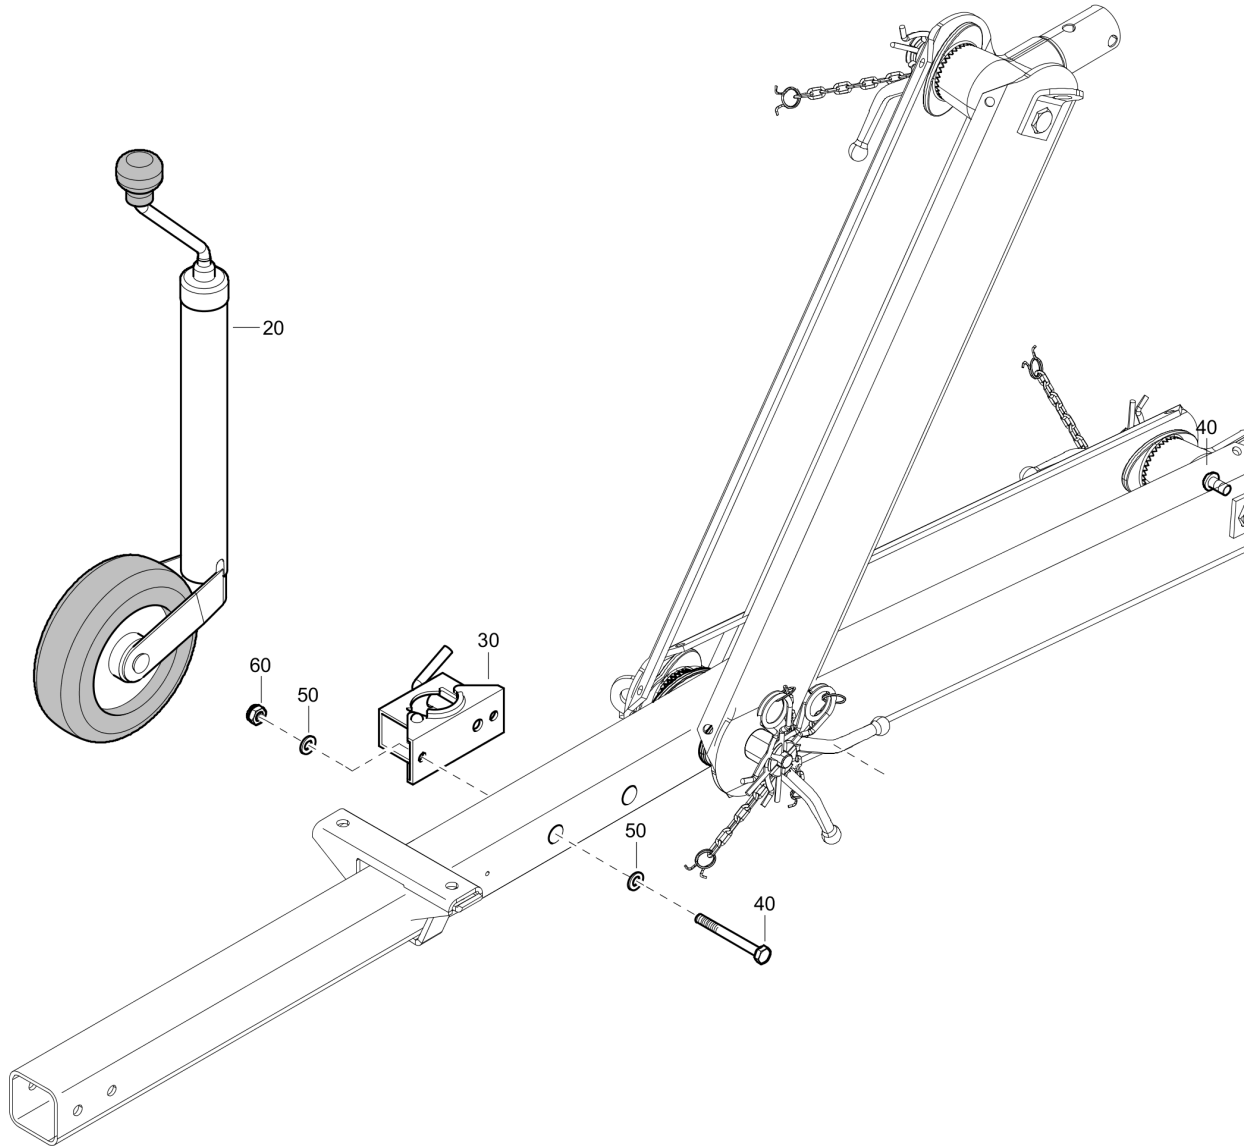

Options / accessories 1611814531_00 Jockey wheel

Refer to the Parts Online web page for most up-to-date information. The printed information might be outdated.

Tue Jul 19 21:16:03 MDT 2016

Item	Part No.	Name	Qty	L
20	1604755001	Wheel jockey	1	
30	1604754900	Clamp	1	
40	0147137503	Hex.bolt M10x90	2	
50	0301234400	Plain washer 10.5x20	4	
60	0291111100	Locknut	2	

Refer to the Parts Online web page for most up-to-date information. The printed information might be outdated.

Tue Jul 19 21:16:03 MDT 2016