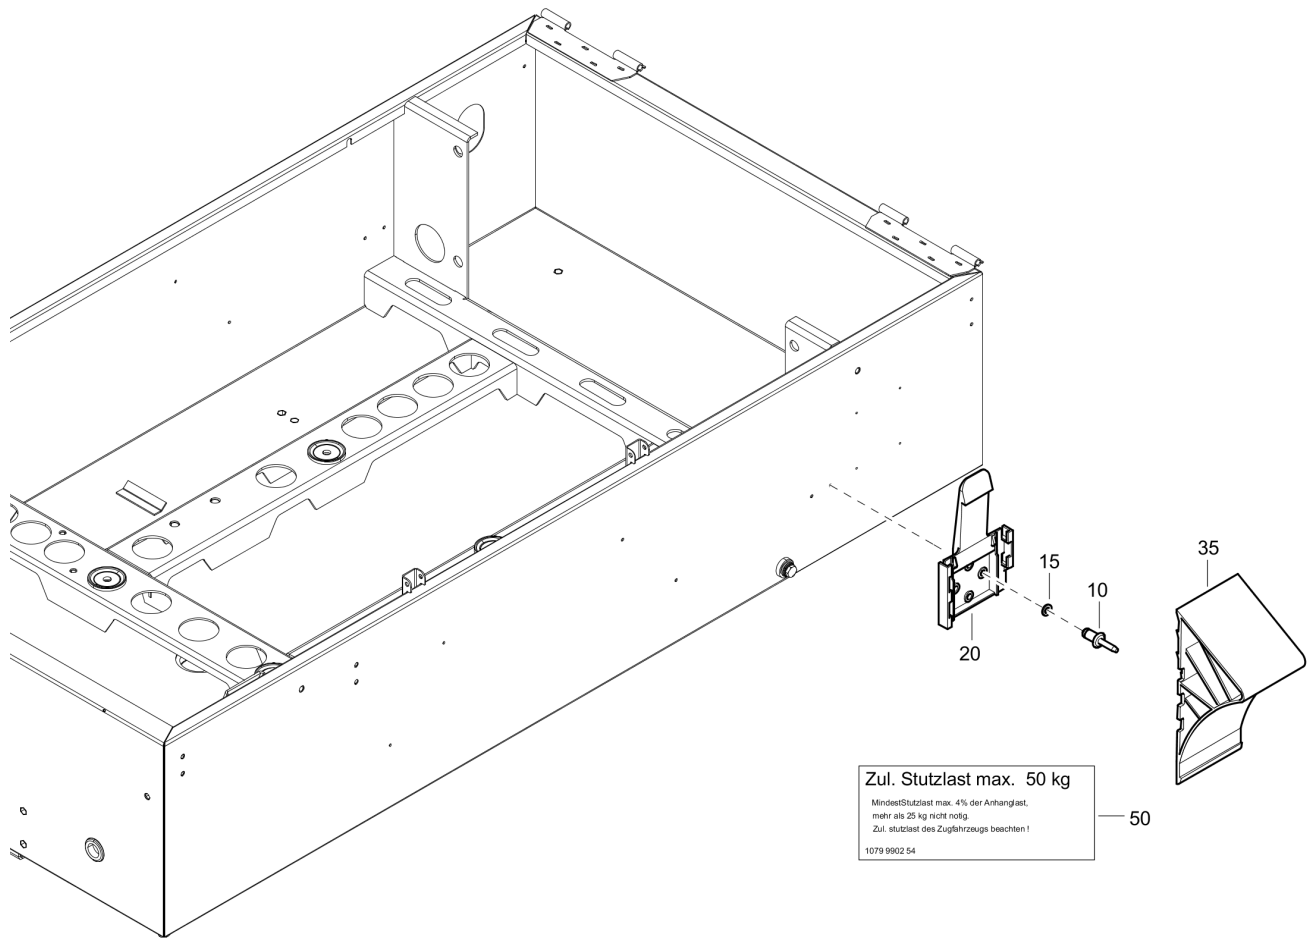

Options / accessories 1611869012_02 Wheel chocks

Item	Part No.	Name	Qty	L
10	0129317700	Blind rivet	4	
15	0301232100	Plain washer(A) 6.4 x 12 x 1.6	4	
20	1613544000	Bracket	2	
35	1613543900	Wheelchock	2	
50	1079990254	Decal	1	

Refer to the Parts Online web page for most up-to-date information. The printed information might be outdated.

Tue Jul 19 21:16:06 MDT 2016