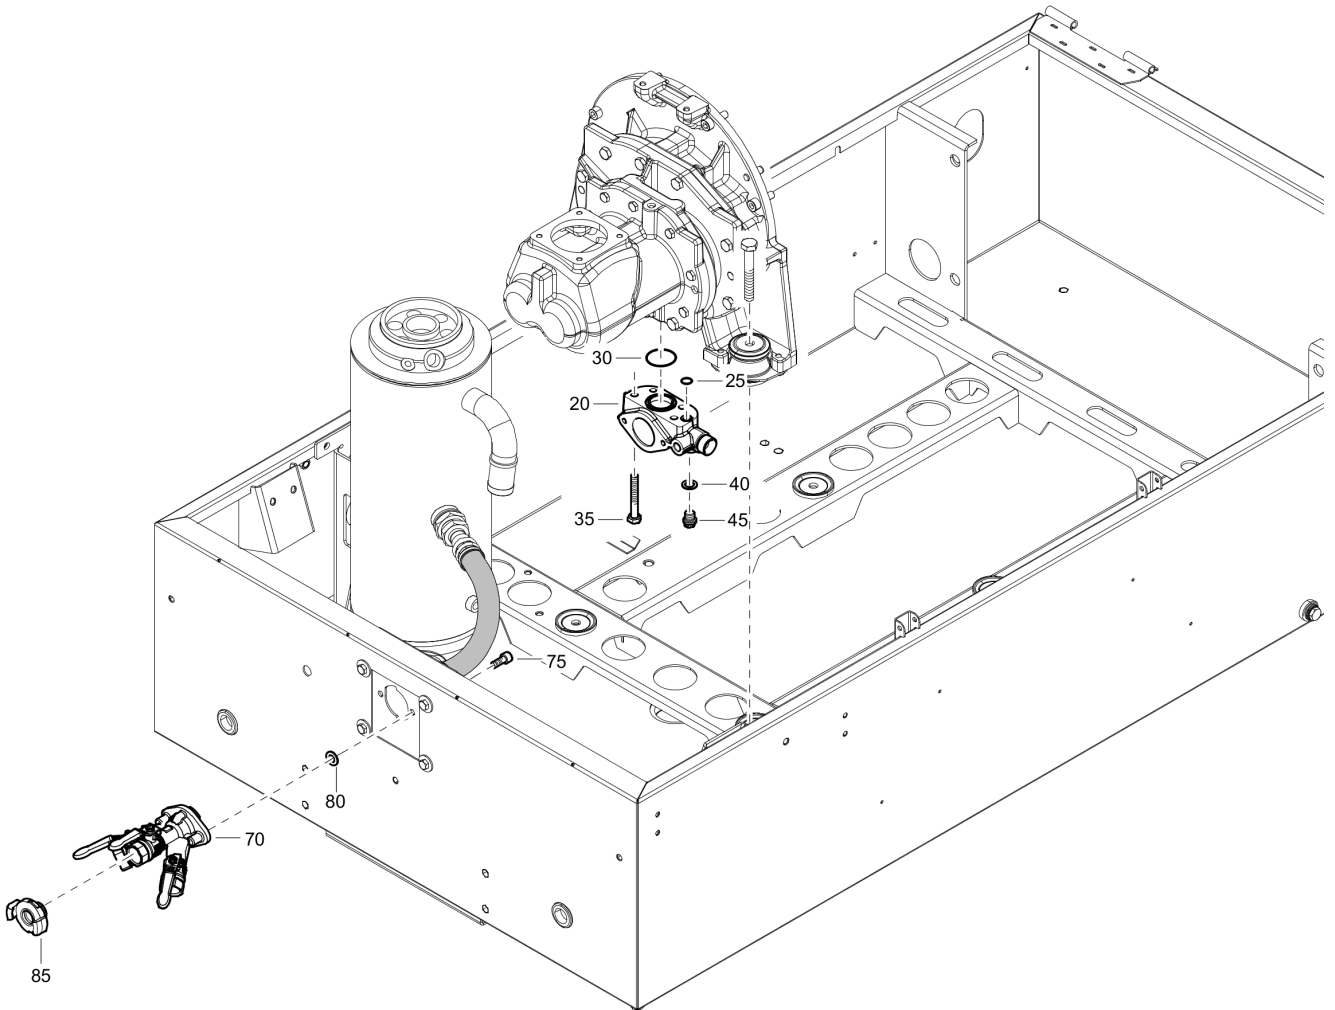

Mechanical 1611711931_01 Air outlet

Refer to the Parts Online web page for most up-to-date information. The printed information might be outdated.

Tue Jul 19 21:15:39 MDT 2016

Item	Part No.	Name	Qty	L
20	1638113702	Manifold	1	
25	0663211135	O-ring	1	
30	0663313200	O-ring	1	
35	0147133100	Screw hexagon	4	
40	0653106200	Gasket	1	
45	0686371601	Hex.plug	1	
70	1638165280	Manifold	1	
75	0211132300	Hex socket screw	2	
80	0301233500	Flat washer	2	
85	9000030200	Claw coupling	3	

Refer to the Parts Online web page for most up-to-date information. The printed information might be outdated.

Tue Jul 19 21:15:39 MDT 2016