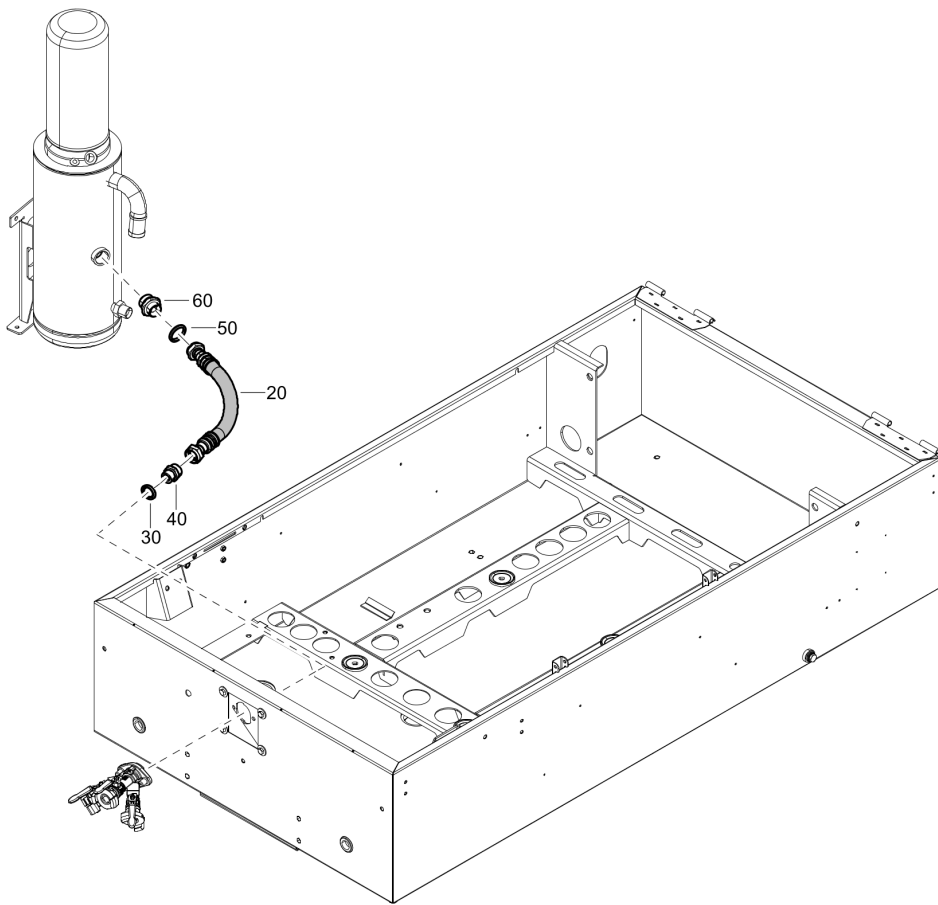

Mechanical 1611713531_01 No aftercooler

Refer to the Parts Online web page for most up-to-date information. The printed information might be outdated.

Tue Jul 19 21:15:45 MDT 2016

Item	Part No.	Name	Qty	L
20	1638159100	Hose assembly	1	
30	0661103800	Seal washer	1	
40	1619624900	Hex.nipple	1	
50	0661104900	Seal washer 33.8x42.5 steel	1	
60	0571003572	Fitting	1	

Refer to the Parts Online web page for most up-to-date information. The printed information might be outdated.

Tue Jul 19 21:15:45 MDT 2016