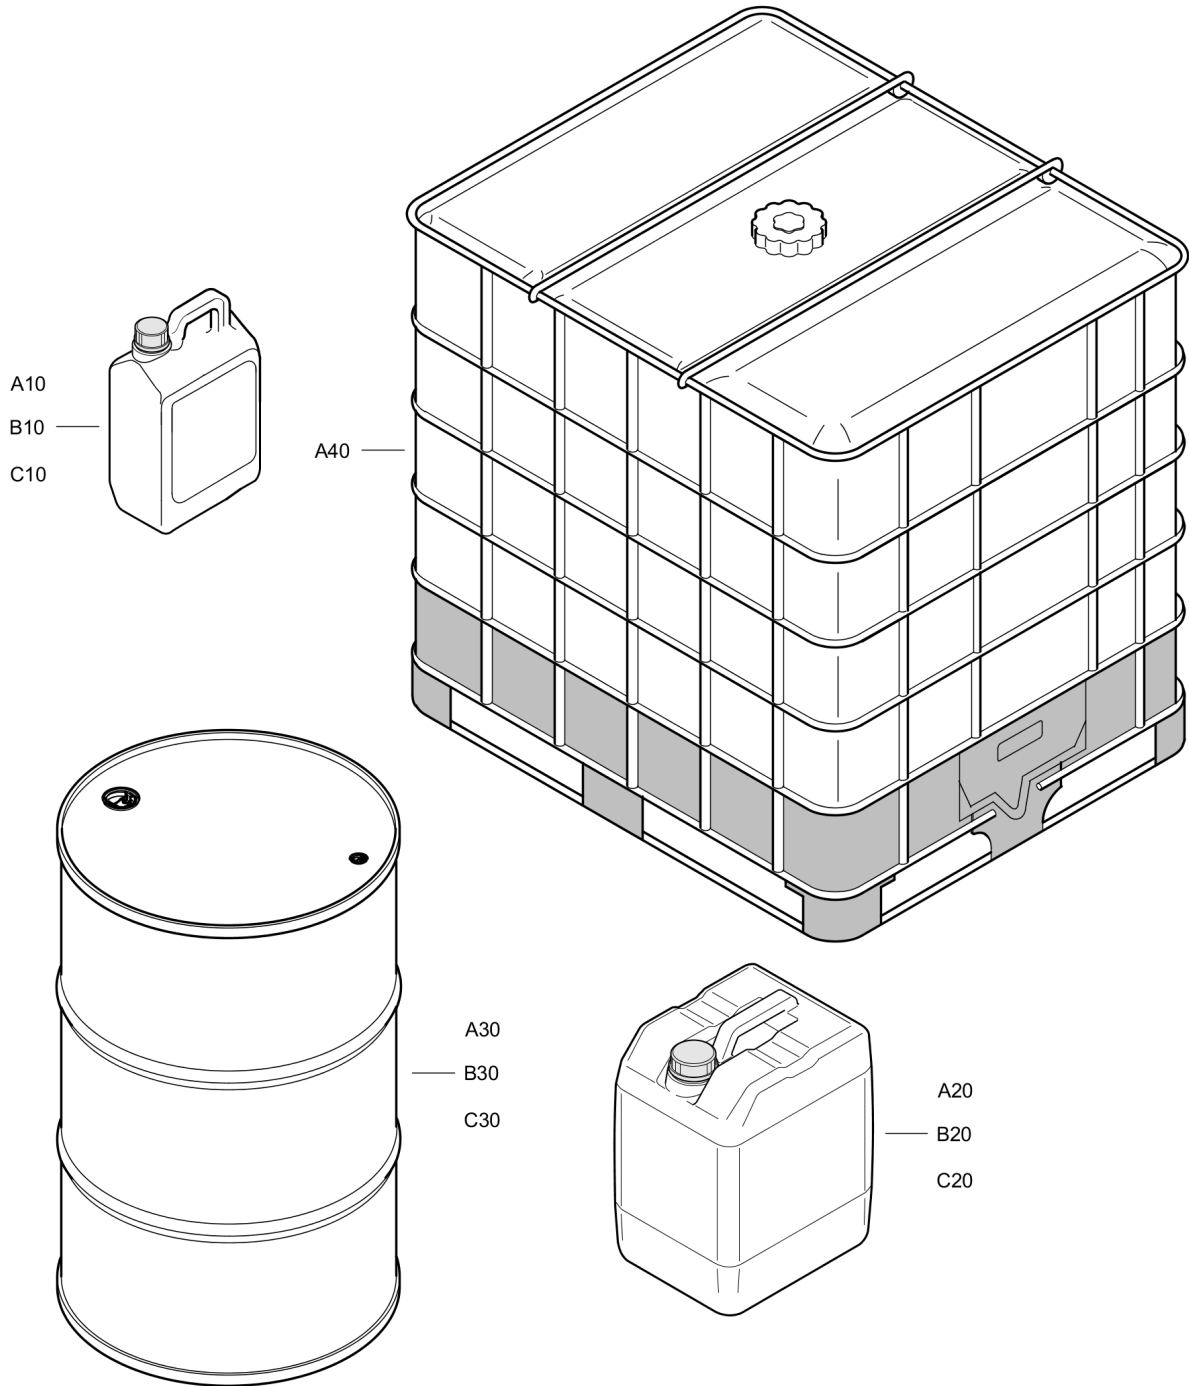

Item	Part No.	Name	Qty	L
-	2912500104	Service pack 1000 Hrs	-	
5	-	Oil filter	1	
10	-	Fuel filter	1	
15	-	Belt	1	
20	-	Oil filter	1	
25	-	Separator oil	1	
30	-	Air filter	1	
35	-	Air filter element	1	
40	-	Oil filter	1	
45	-	Separator oil	1	
50	-	Element filter	1	
55	-	Element filter	1	

Refer to the Parts Online web page for most up-to-date information. The printed information might be outdated.

Tue Jul 19 21:15:32 MDT 2016

Service Engine Oil

Refer to the Parts Online web page for most up-to-date information. The printed information might be outdated.

Tue Jul 19 21:15:32 MDT 2016