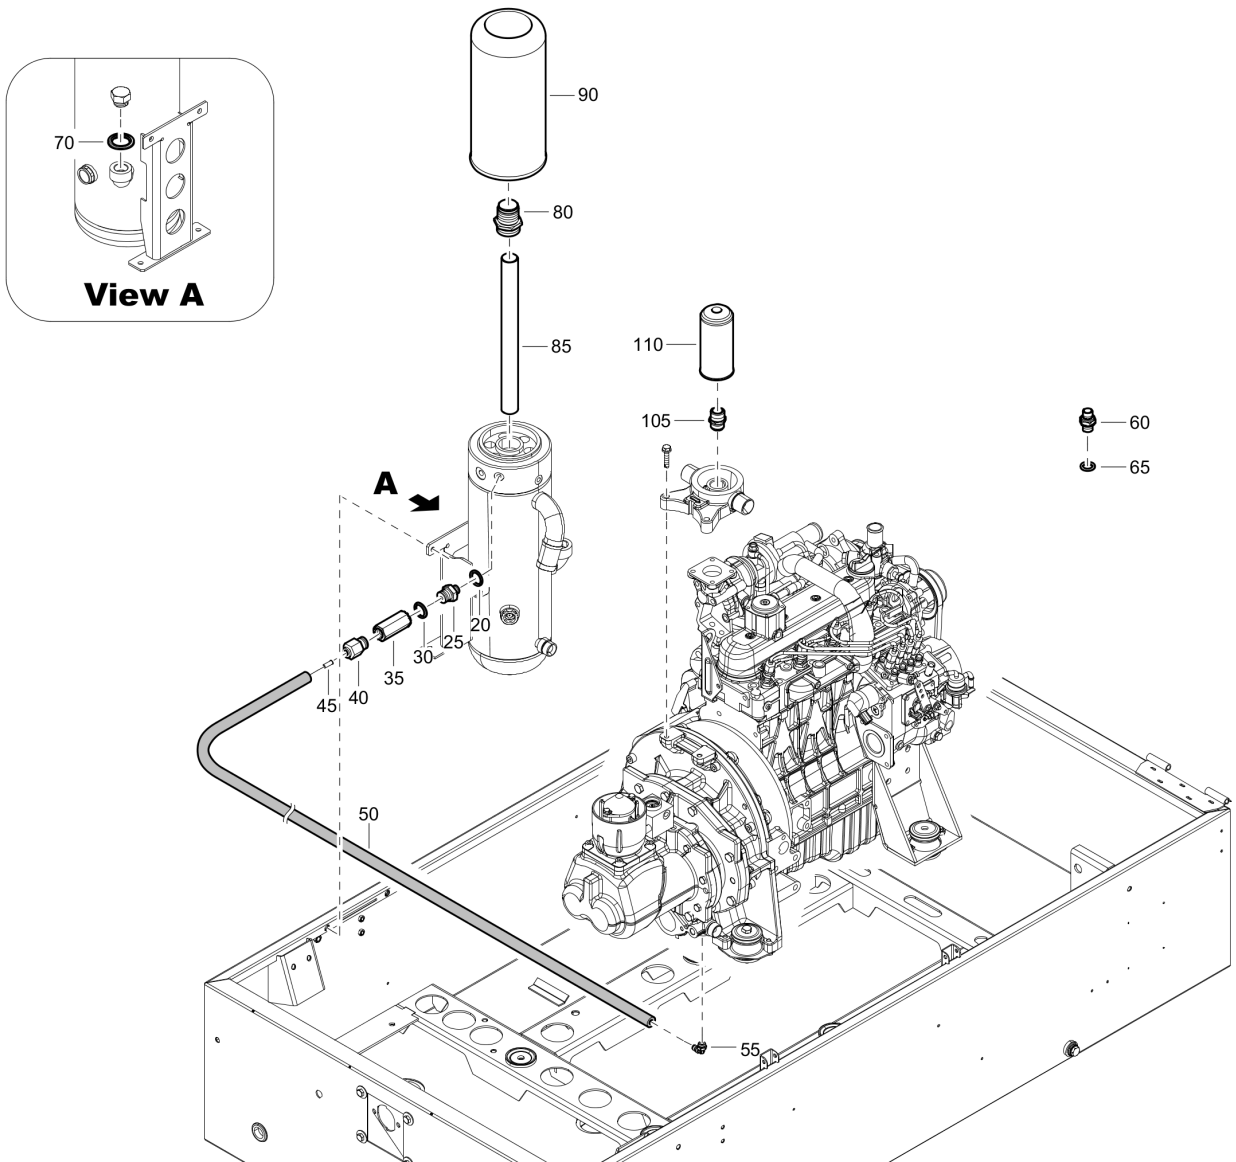

Mechanical 1611711031_03 Oil system

Refer to the Parts Online web page for most up-to-date information. The printed information might be outdated.

Tue Jul 19 21:15:40 MDT 2016

Item	Part No.	Name	Qty	L
20	0653104300	Gasket	1	
25	0603550100	Hex nipple	1	
30	0653107000	Gasket 14 x 18 x 1.5	1	
35	0823005009	Valve check	1	
40	0583810152	Fitting pipe	1	
45	1626974000	Nozzle	1	
50	0070600248	Tube	AR	
55	0581202591	Fitting pipe	1	
60	0603420026	Hexagon nipple	1	
65	0653106200	Gasket	1	
70	0661100029	Seal washer	1	
80	1626823800	Nipple	1	
85	1626823702	Pipe	1	
90	2914050100	Separator oil	1	
105	1619377001	Nipple	1	
110	1613610500	Oil filter	1	

Refer to the Parts Online web page for most up-to-date information. The printed information might be outdated.

Tue Jul 19 21:15:40 MDT 2016