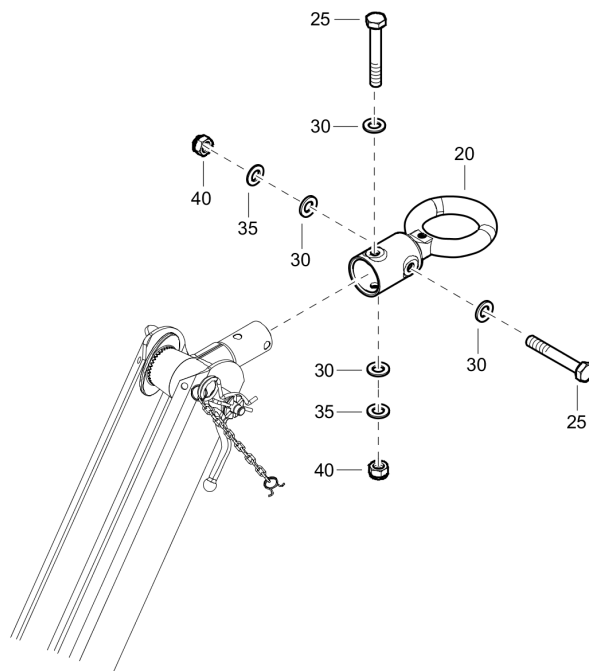

Options / accessories 1611853214_02 Towing eye - DIN

Item	Part No.	Name	Qty	L
20	1626858300	Eye towing	1	
25	1202984405	Bolt	2	
30	0301235800	Flat washer	4	
35	0291118513	Lock nut DIN980	2	

Options / accessories 1611853314_07 Eye towing - Ball coupling

Item	Part No.	Name	Qty	L
20	1626858400	Ball coupling	1	
32	1202984402	Bolt	2	
40	1202984500	Washer	1	
50	0301235800	Flat washer	3	
60	0291118513	Lock nut DIN980	2	

Options / accessories 1611853414_02 Towing eye - ITA

Item	Part No.	Name	Qty	L
20	1626858500	Eye towing	1	
25	1202984405	Bolt	2	
30	0301235800	Flat washer	4	
35	0291118513	Lock nut DIN980	2	

Options / accessories 1611853514_02 Towing eye - GB eye

Item	Part No.	Name	Qty	L
20	1626858600	Eye towing	1	
25	1202984405	Bolt	2	
30	0301235800	Flat washer	4	
35	0291118513	Lock nut DIN980	2	

Options / accessories 1611853614_03 Towing eye - AC

Item	Part No.	Name	Qty	L
20	1626858700	Eye towing	1	
25	1202984405	Bolt	2	
30	0301235800	Flat washer	4	
35	1202984500	Washer	2	
40	0291118513	Lock nut DIN980	2	