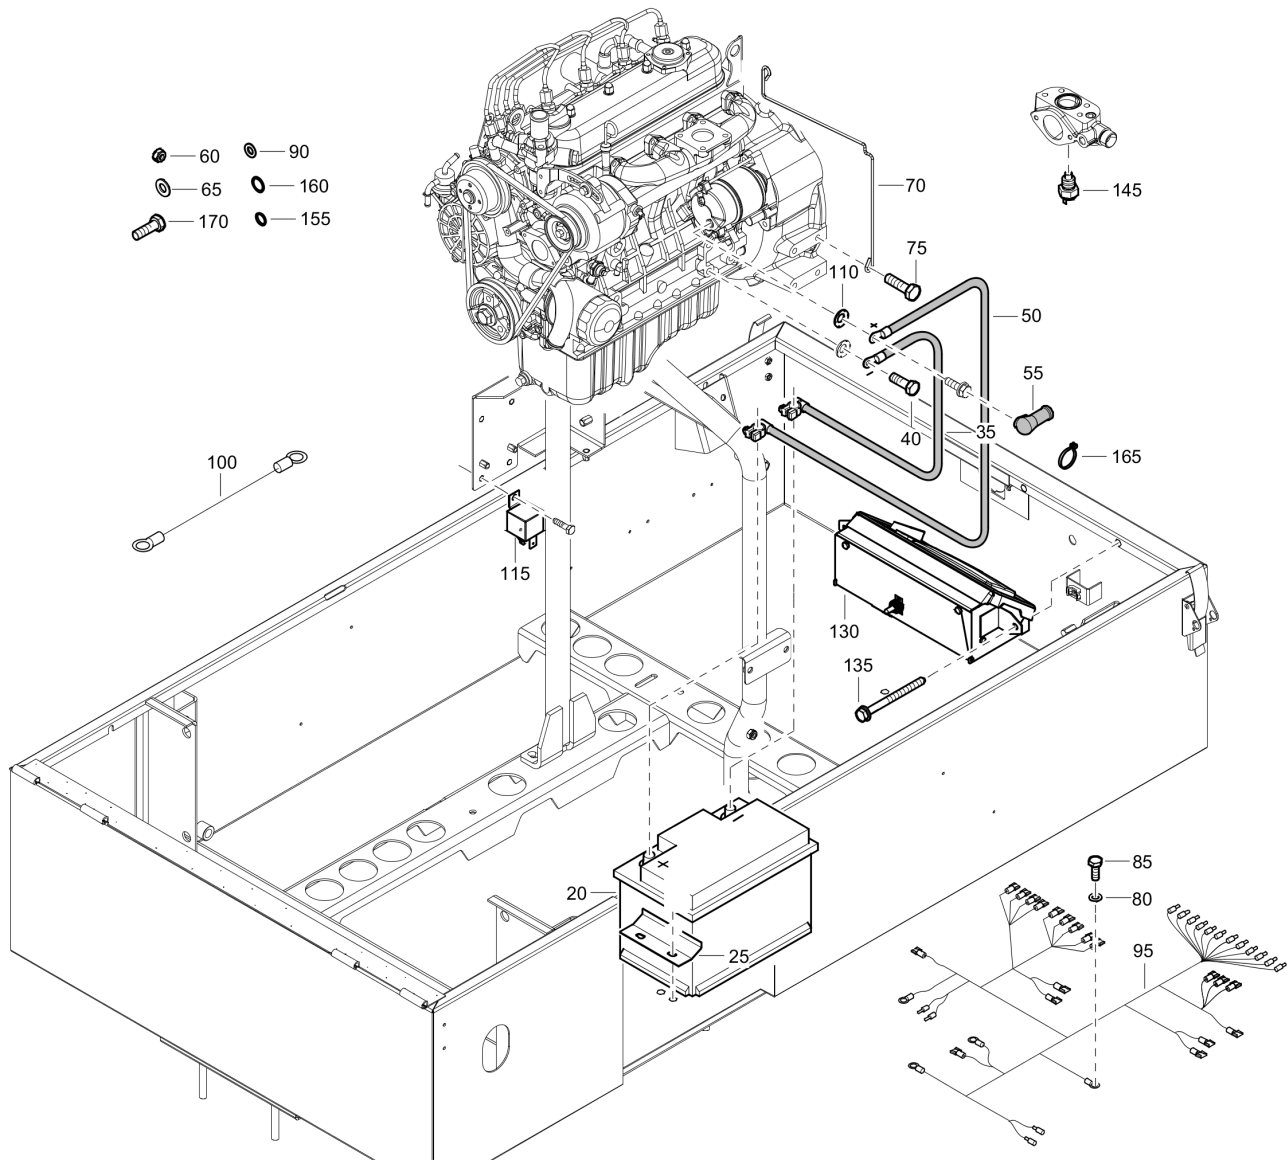

Electric system 1611711331_09 Electrical system

Refer to the Parts Online web page for most up-to-date information. The printed information might be outdated.

Tue Jul 19 21:15:56 MDT 2016

Item	Part No.	Name	Qty	L
20	0975830014	Storage battery	1	
25	1626925000	Clamp	1	
35	1604817982	Cable battery	1	
40	0147195945	Screw	1	
50	1604774200	Cable battery	1	
55	1619372900	Protection cap	1	
60	0291110800	Nut lock hex M6	1	
65	1088001901	Contact washer M8	1	
70	1638189200	Guide	1	
75	0147195942	Screw	1	
80	0301234400	Plain washer 10.5x20	1	
85	0147132203	Screw	1	
90	0301233500	Flat washer	1	
95	1638120302	Wire harness	1	
100	1626060101	Wire earthing	1	
110	1088001901	Contact washer M8	1	
115	1607852373	Relay	1	
130	1638112284	Control panel	1	
135	1619276600	Scraper bolt M8x20	2	
145	1605063600	Temperature switch	1	
155	0653110000	Flat gasket	1	
160	0653112400	Gasket	1	
165	0348010124	Tie	11	
170	0147195942	Screw	2	

Refer to the Parts Online web page for most up-to-date information. The printed information might be outdated.

Tue Jul 19 21:15:56 MDT 2016