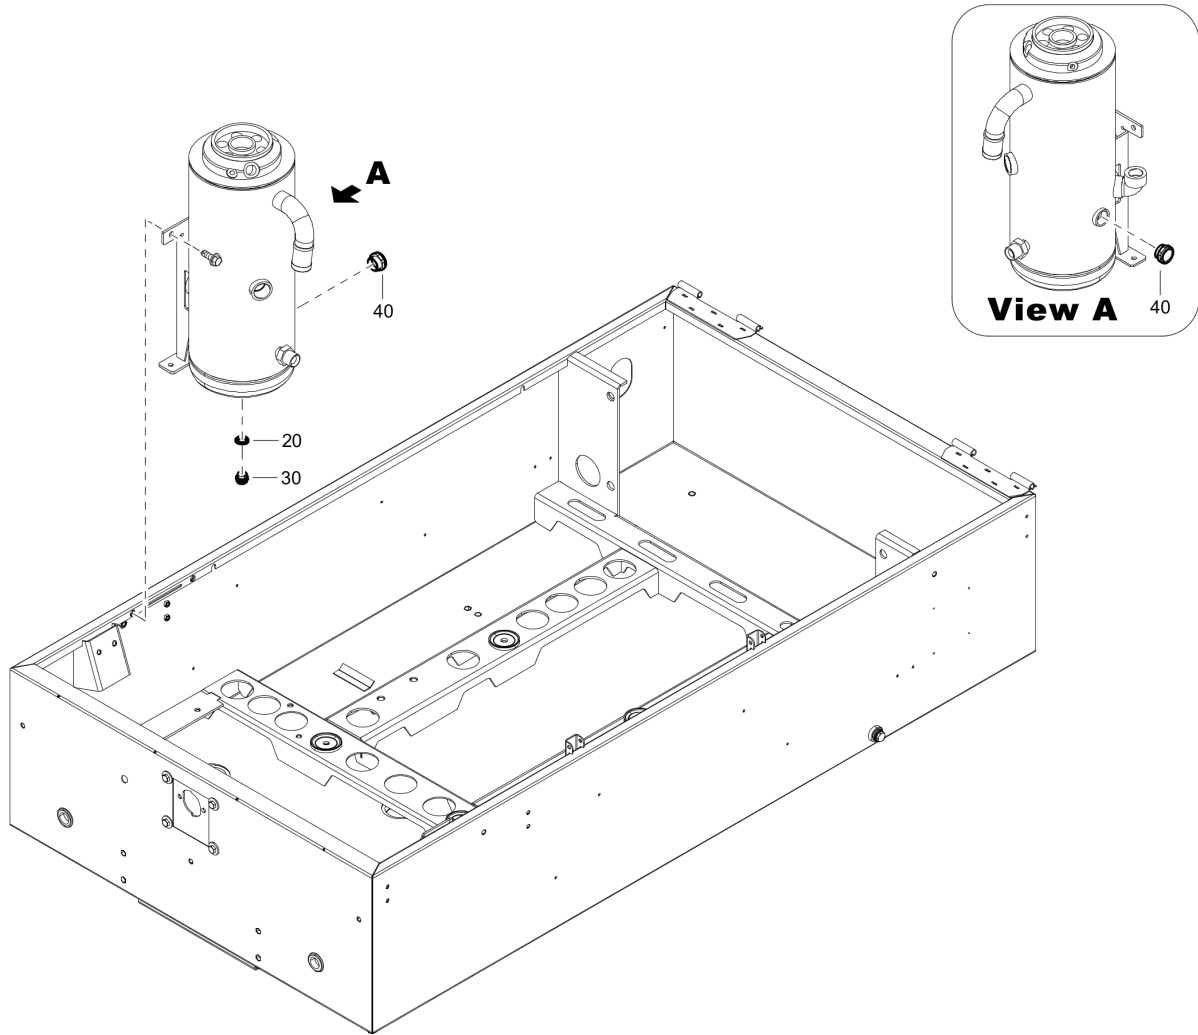

Mechanical 1638166280_01 Air vessel

Item	Part No.	Name	Qty	L
20	0661100040	Seal washer	1	
30	0686371638	Plug	1	
40	1638159400	Sight glass	1