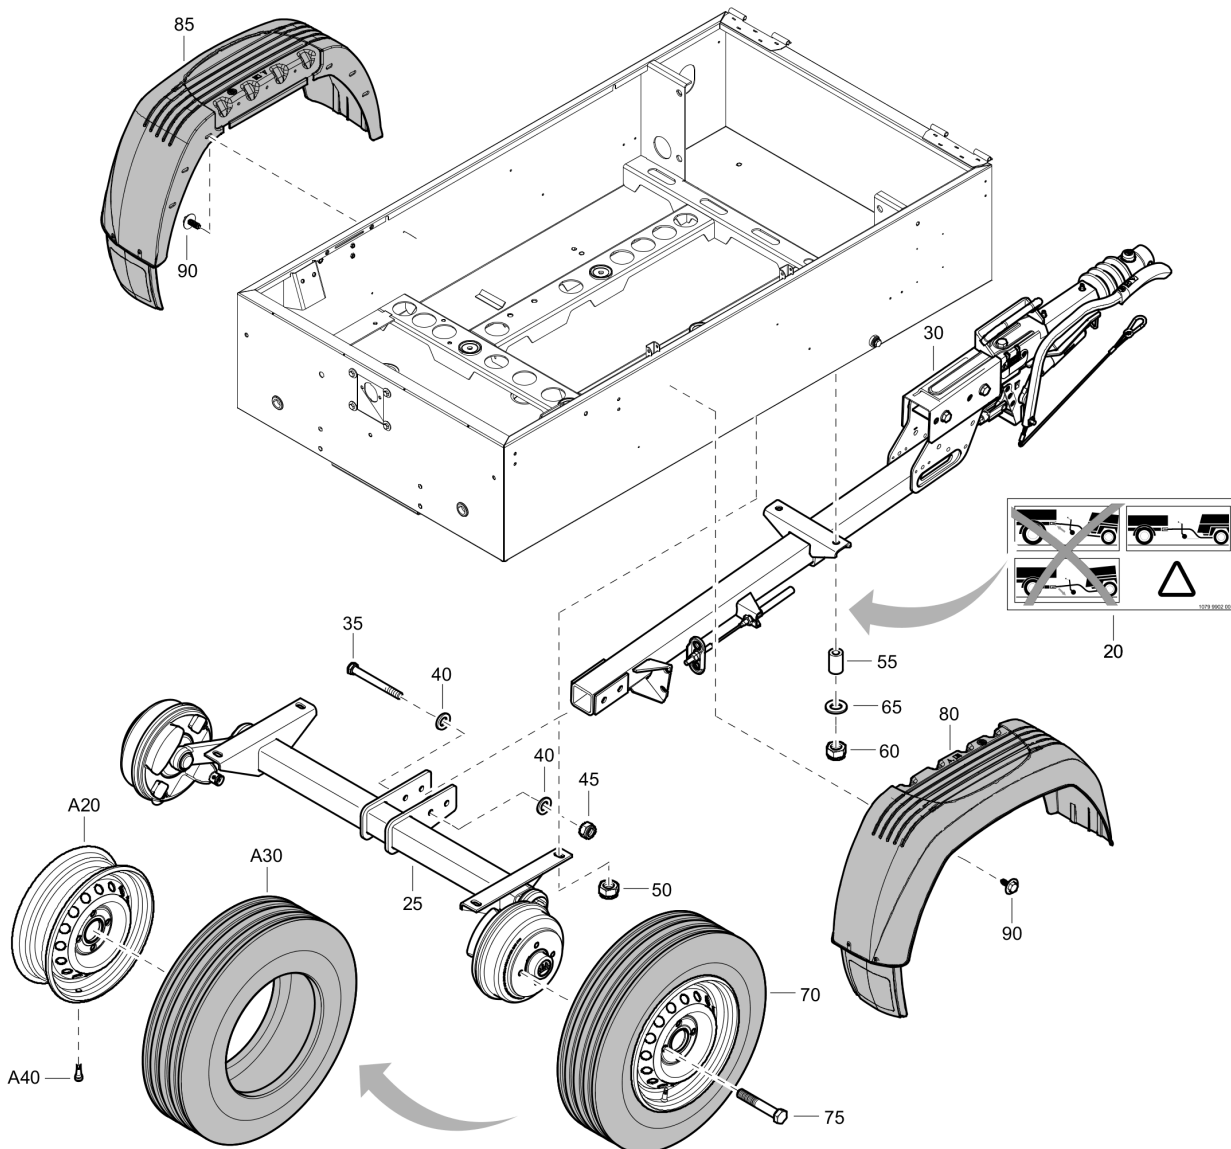

Options / accessories 1611718131_01 Undercarriage - With fixed brakes

Refer to the Parts Online web page for most up-to-date information. The printed information might be outdated.

Tue Jul 19 21:16:05 MDT 2016

Item	Part No.	Name	Qty	L
20	1079990200	Warning label	1	
25	1638115100	Axle with brakes	1	
30	1638156100	Towbar fixed	1	
35	0147141703	Screw	2	
40	0301235800	Flat washer	4	
45	0291111200	Nut DIN985	2	
50	0291111200	Nut DIN985	2	
55	1615957500	Spacer	2	
60	0291111200	Nut DIN985	4	
65	0301235800	Flat washer	4	
70	1615924288	Tyre assembly	2	
A20	1604033200	Disc wheel	1	
A30	0538040020	Tyre	1	
A40	1615632200	Ventil	1	
75	1626602900	Bolt hexagon	8	
80	1626949880	Mudguard	1	
85	1626949780	Mudguard	1	
90	1619276500	Screw	8	

Refer to the Parts Online web page for most up-to-date information. The printed information might be outdated.

Tue Jul 19 21:16:05 MDT 2016