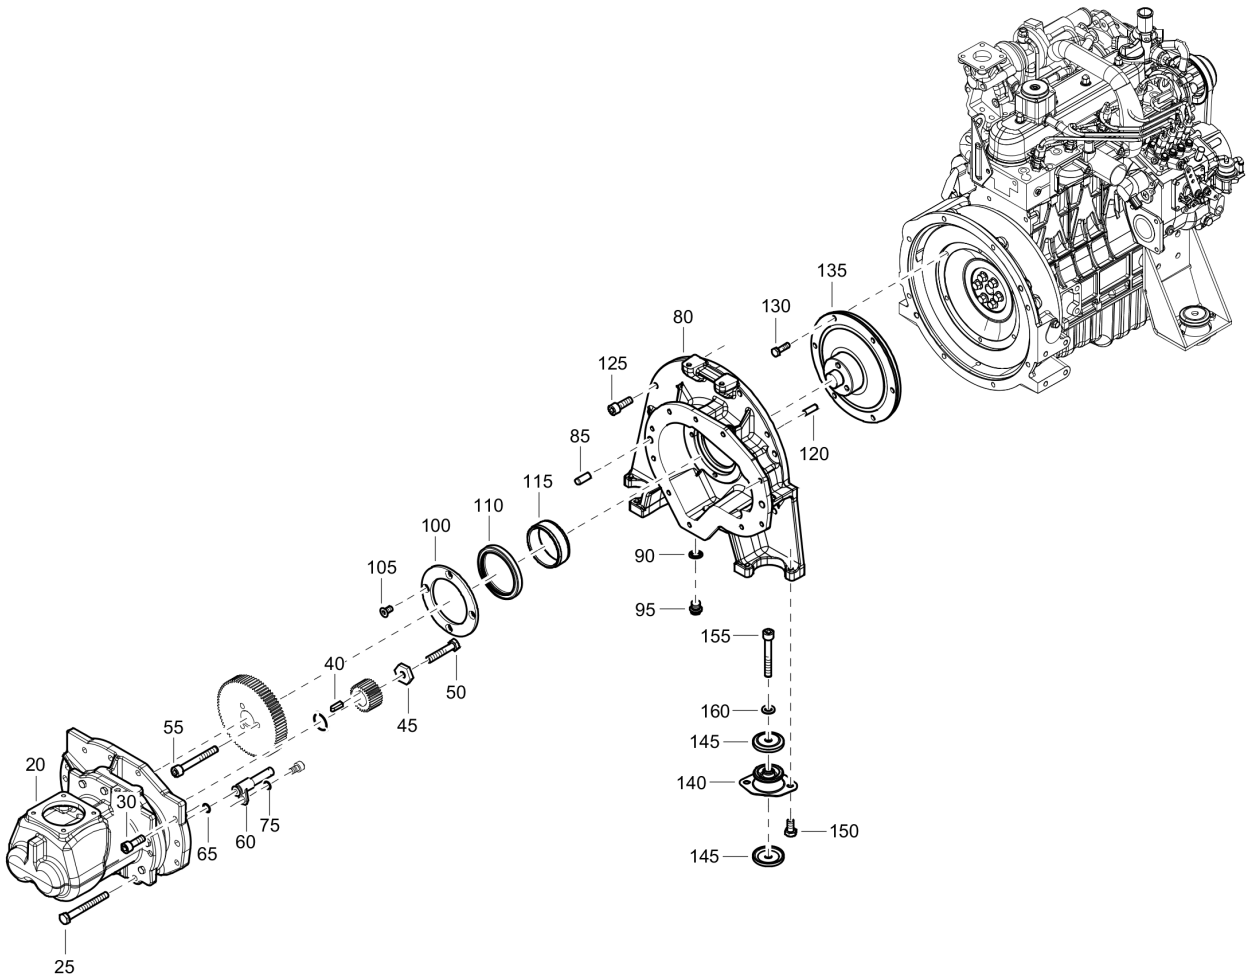

Mechanical 1611710731_05 Compressor drive

Refer to the Parts Online web page for most up-to-date information. The printed information might be outdated.

Tue Jul 19 21:15:36 MDT 2016

Item	Part No.	Name	Qty	L
20	1616774590	Service element	1	
25	0211137503	Screw	1	
30	0211136303	Hex socket screw	9	
40	1638122900	Key parallel	1	
45	1638122401	Plain washer	1	
50	0147136803	Hexagon bolt	1	
55	0211136500	Hex socket screw	3	
60	1638122801	Nozzle	1	
65	0663210784	O-ring	1	
75	0663211596	O-ring	1	
80	1638138601	Gear box	1	
85	0101231135	Pin parallel	2	
90	0661102600	Seal washer 17.2 x 23.9 x 2	1	
95	0686371630	Hexagon plug	1	
100	1638122600	Ring clamping	1	
105	0216195738	Screw	4	
110	1638122700	Lip seal	1	
115	1638122201	Bushing	1	
120	0102041000	Cylinder pin	2	
125	0211136303	Hex socket screw	8	
130	0144324803	Hex head screw	6	
135	1638137401	Shaft drive	1	
140	1202900601	Vibration mount	2	
145	1202871900	Disk	2	
150	0147195874	Hex head screw	4	
155	0211137103	Hex socket screw	2	
160	0301234400	Plain washer 10.5x20	2	

Refer to the Parts Online web page for most up-to-date information. The printed information might be outdated.

Tue Jul 19 21:15:36 MDT 2016