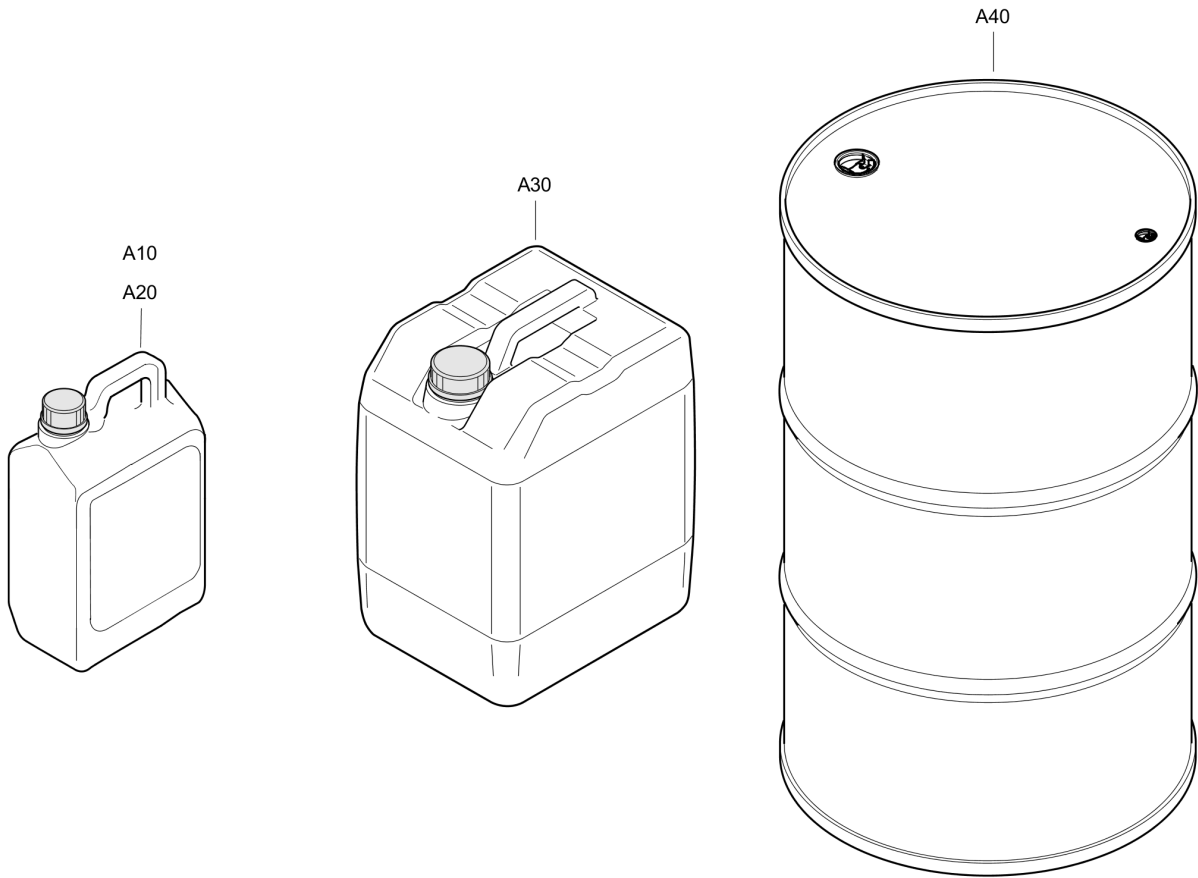

Service Coolant