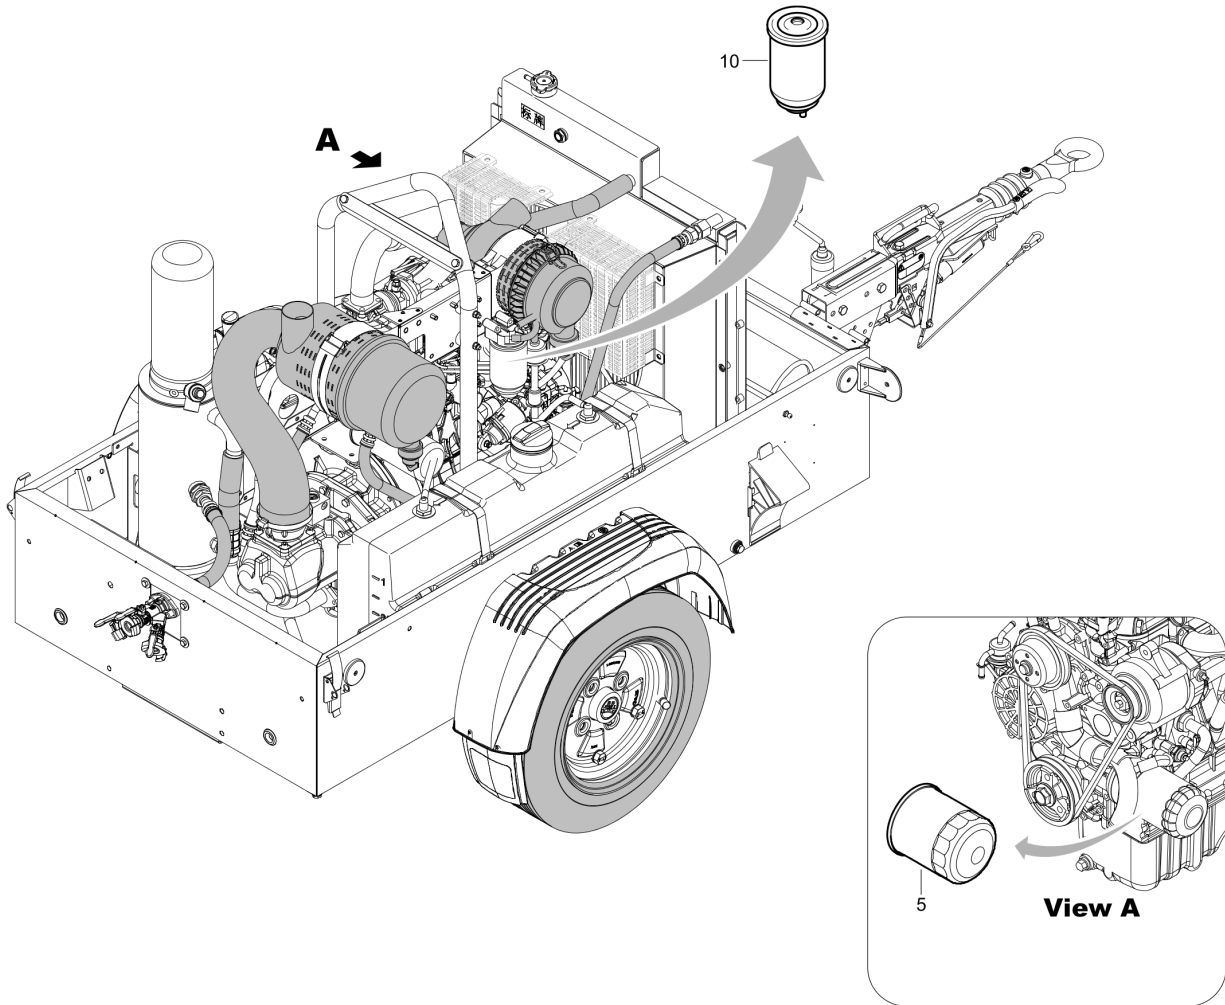

Item	Part No.	Name	Qty	L
Not Shown	-	Fluids	-	
1	-	Compressor Oil	AR	
2	-	Engine Oil	AR	
3	-	Coolant	AR	
4	2912500102	Service pack 250 Hrs	1	
5	2912500103	Service pack 500 Hrs	1	
6	2912500104	Service pack 1000 Hrs	1	

Service 2912500102_00 Service pack 250 Hrs