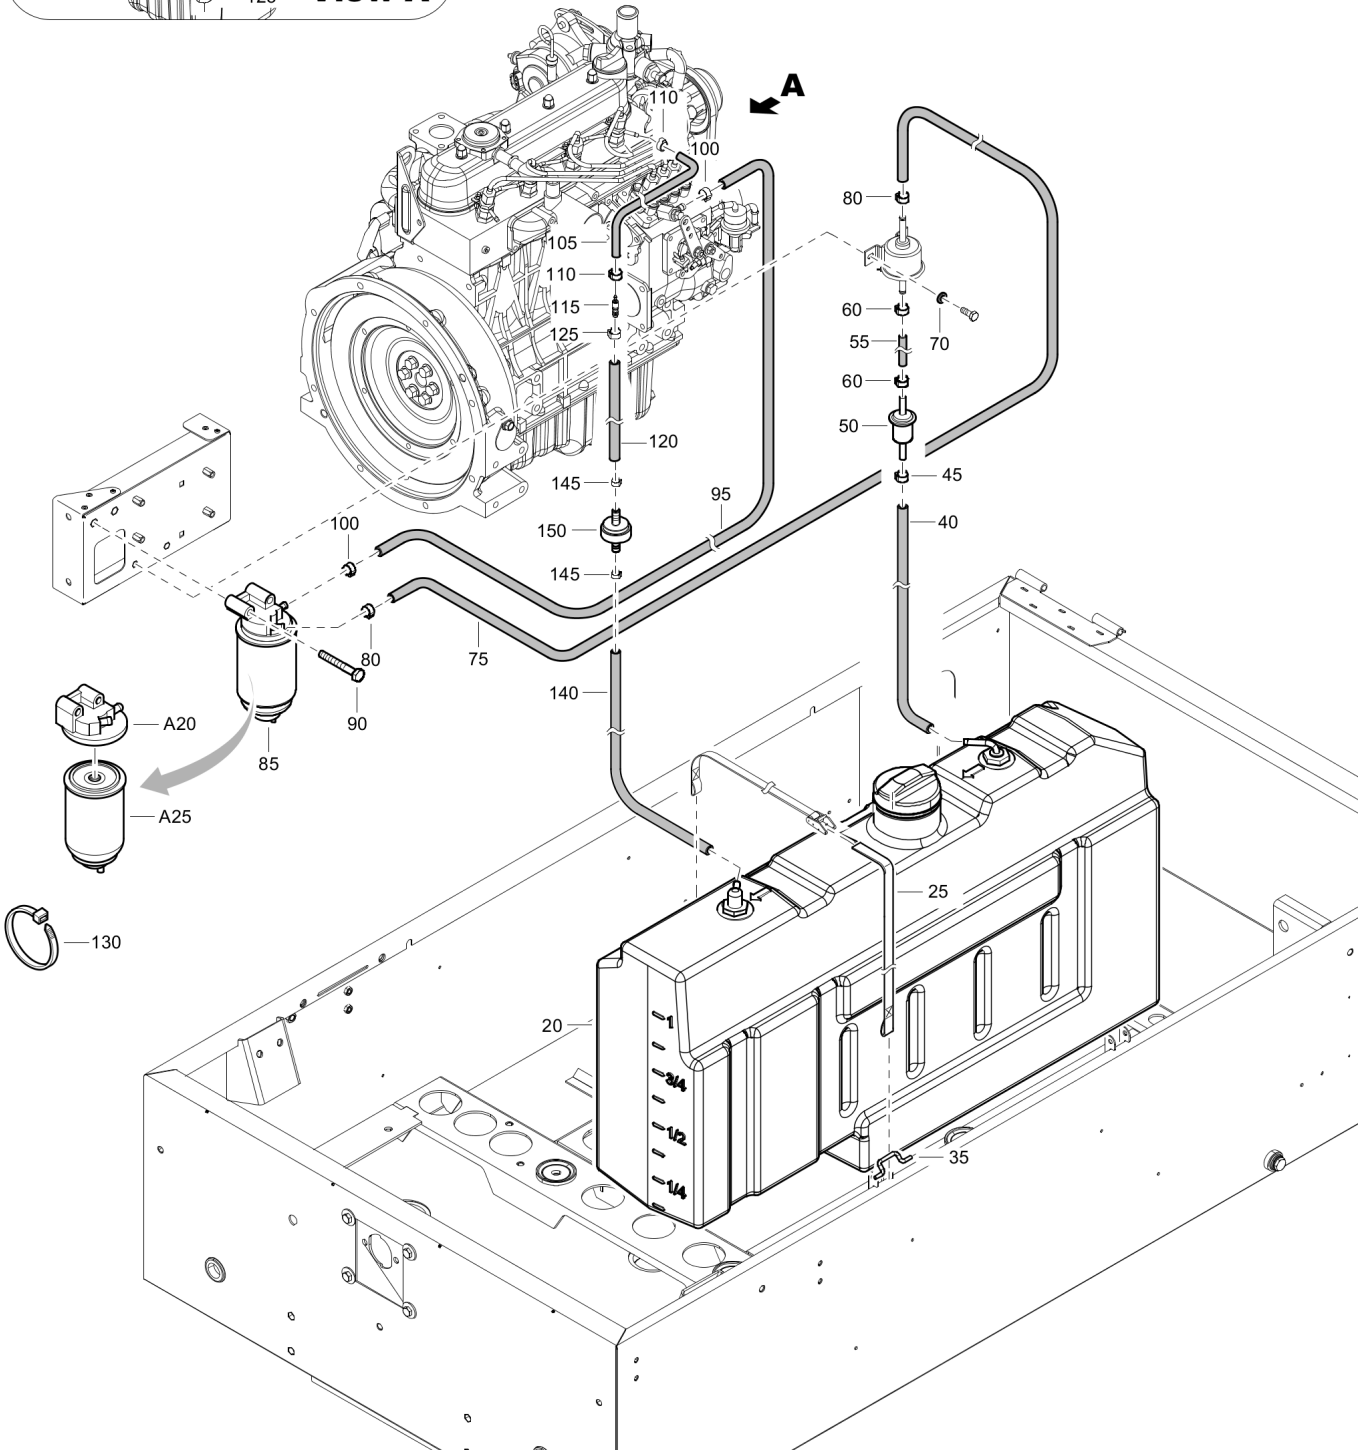

Engine 1611710531_03 Fuel system

Refer to the Parts Online web page for most up-to-date information. The printed information might be outdated.

Tue Jul 19 21:15:53 MDT 2016

Item	Part No.	Name	Qty	L
20	1638116482	Fuel tank	1	
25	1616461500	Nylon band	2	
35	1604731000	Retainer	4	
40	0075402599	Hose	AR	
45	1604413700	Hose clip	1	
50	1604579200	Prefilter	1	
55	0075402599	Hose	AR	
60	1604413700	Hose clip	2	
70	0301232100	Plain washer(A) 6.4 x 12 x 1.6	2	
75	0075402599	Hose	AR	
80	1604413700	Hose clip	2	
85	1615881880	Fuelfilter assembly	1	
A20	1615881800	Fuelfilter housing	1	
A25	1615887500	Fuel filter	1	
90	0147133203	Hex head screw	2	
95	0075402599	Hose	AR	
100	1604413700	Hose clip	2	
105	0075402543	Tube	AR	
110	0347012207	Hose clamp	2	
115	1604501400	Hose nipple	1	
120	0075402599	Hose	AR	
125	1604413700	Hose clip	1	
130	0348010124	Tie	2	
140	0075402599	Hose	AR	
145	1604413700	Hose clip	2	
150	1626799200	Non retrun valve	1	

Refer to the Parts Online web page for most up-to-date information. The printed information might be outdated.

Tue Jul 19 21:15:53 MDT 2016