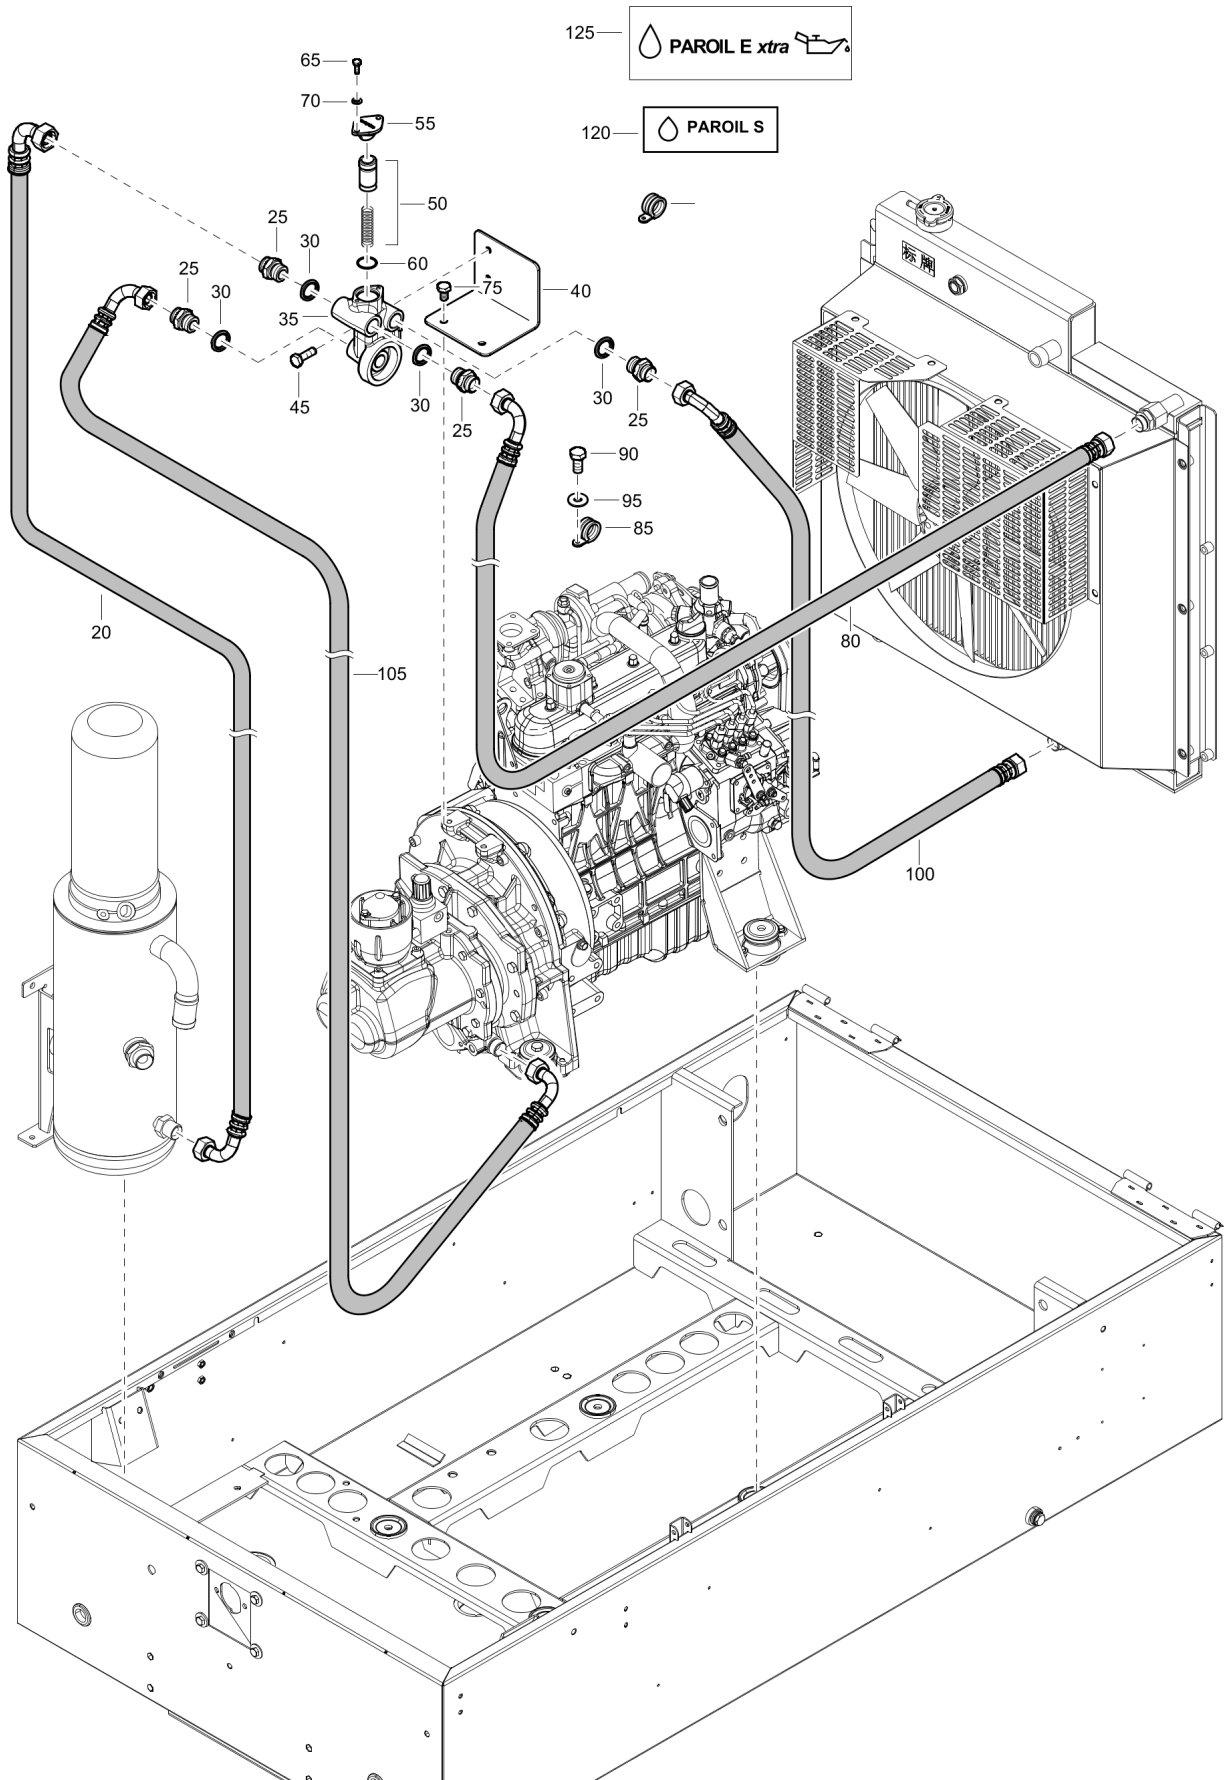

Options / accessories 1611714931_00 Cold start

Refer to the Parts Online web page for most up-to-date information. The printed information might be outdated.

Tue Jul 19 21:16:01 MDT 2016

Item	Part No.	Name	Qty	L
20	1638142100	Hose	1	
25	1619550900	Nipple	4	
30	0661103800	Seal washer	4	
35	1622272820	Housing therm	1	
40	1638140700	Bracket	1	
45	0147136203	Hex. head screw M10 x 25 mm 8.8	2	
50	1619759500	Thermostat	1	
55	1614611800	Cover	1	
60	0663713200	O-ring	1	
65	0147124603	Hex.bolt M6x16-8.8	2	
70	0301232100	Plain washer(A) 6.4 x 12 x 1.6	2	
75	0147135903	Hex head screw	2	
80	1638141800	Hose	1	
85	0346100017	Pipe clamp	1	
90	0147195942	Screw	1	
95	0300027634	Washer	1	
100	1638141900	Hose	1	
105	1638142000	Hose	1	
120	1079992000	Information label	1	
125	1079993024	Label	1	

Refer to the Parts Online web page for most up-to-date information. The printed information might be outdated.

Tue Jul 19 21:16:01 MDT 2016