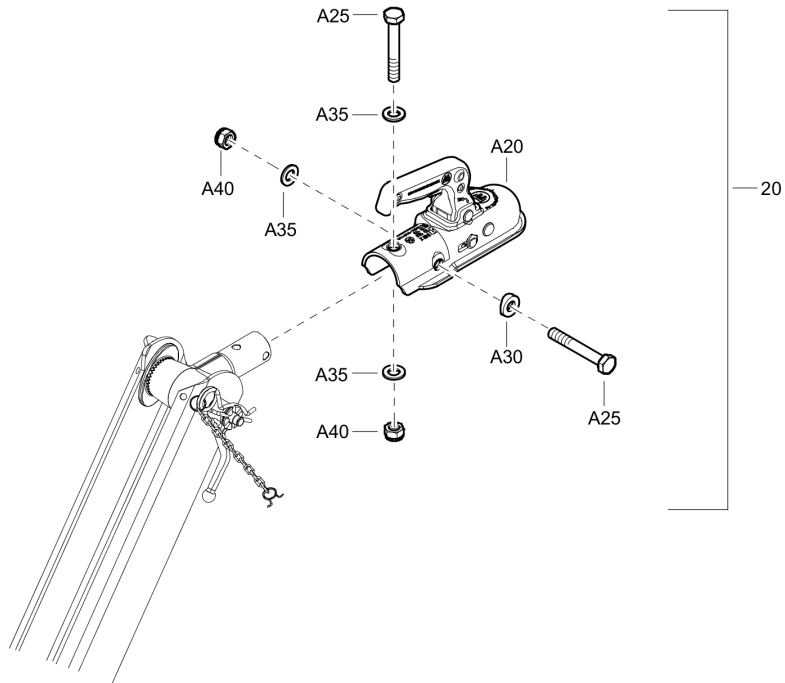

Item	Part No.	Name	Qty	L
10	1638112202	Panel	1	
20	1638112303	Plate back	1	
30	1626768000	Socket	3	
40	1626767700	Relay aux	3	
50	1626964400	Indicator press	1	
60	1626964801	Switch power	1	
70	1626980700	Switch power	1	
80	1607852360	Indicator	2	
90	0147120403	Screw	3	
100	0301231800	Flat washer	3	
110	0261210700	Hexagon nut m5	3	
120	1088001530	Connector	1	
140	1607852215	Hour meter	1	
150	0147124403	Hex head screw M6 x 12	2	
160	1638213000	Decal control panel	1	
170	1638225400	Cover protect	1	
180	1638244600	Seal gasket	1	
190	0216124703	Hex sock. screw	2	

Refer to the Parts Online web page for most up-to-date information. The printed information might be outdated.

Tue Jul 19 21:15:57 MDT 2016

Options / accessories 1611853814_00 Loose ball coupling