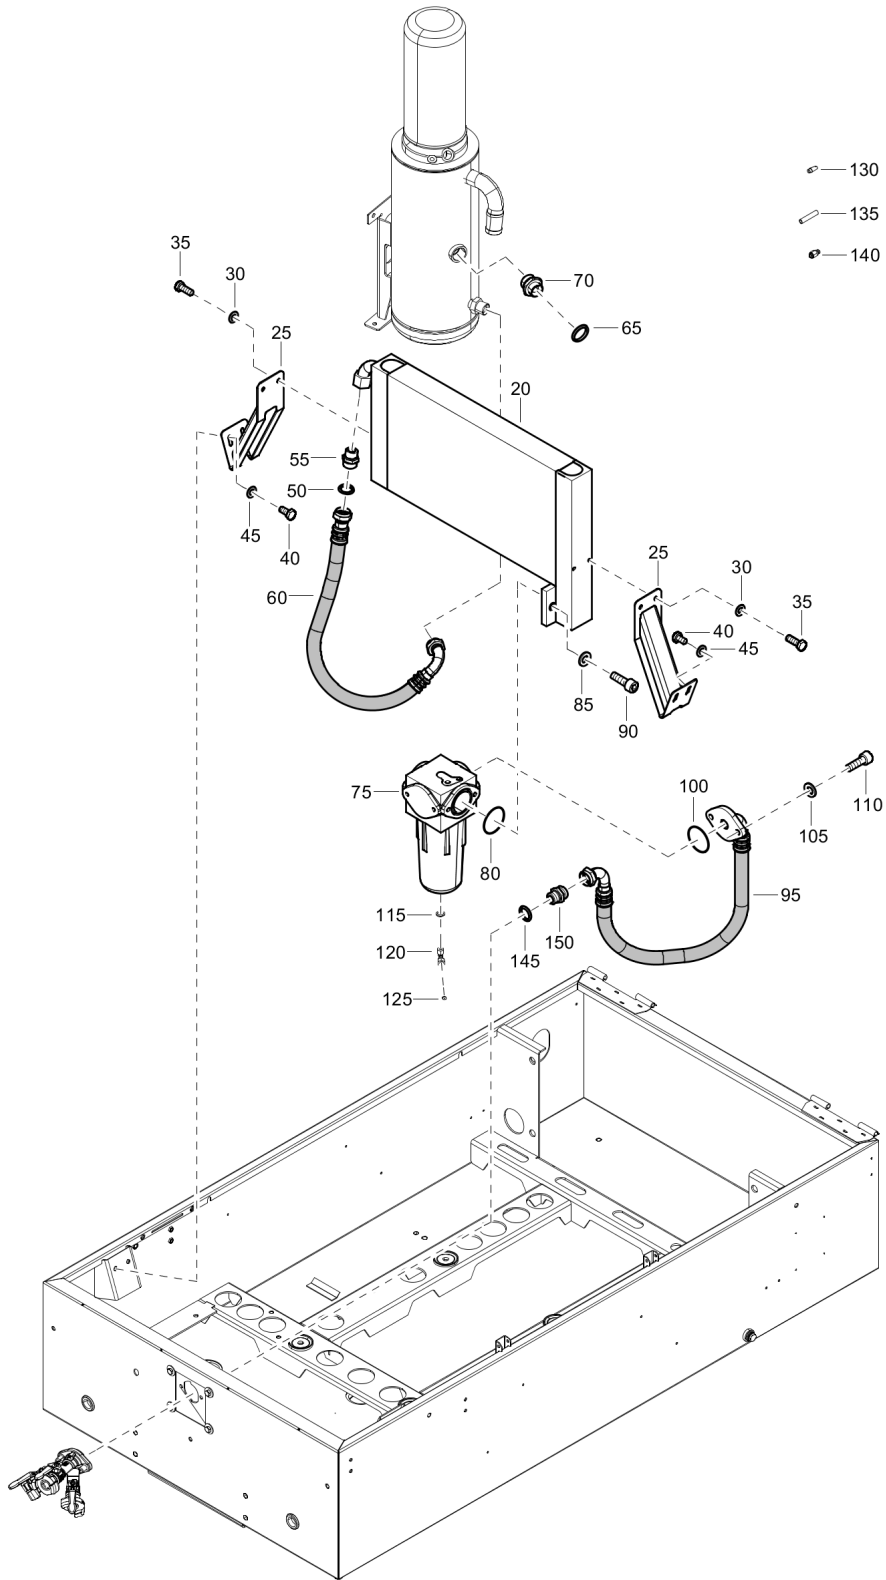

Options / accessories 1611714831_02 Aftercooler

Refer to the Parts Online web page for most up-to-date information. The printed information might be outdated.

Tue Jul 19 21:16:00 MDT 2016

Item	Part No.	Name	Qty	L
20	1638112701	After cooler	1	
25	1638158400	Support	2	
30	0301233500	Flat washer	4	
35	0147132303	Hexagon bolt	4	
40	0147132003	Hex.bolt M8x12-8.8	4	
45	0301233500	Flat washer	4	
50	0661103800	Seal washer	1	
55	1619624900	Hex.nipple	1	
60	1638159600	Hose assembly	1	
65	0661104900	Seal washer 33.8x42.5 steel	1	
70	0571003572	Fitting	1	
75	1615858100	Water separator	1	
80	0663713600	O-ring	1	
85	0301234400	Plain washer 10.5x20	2	
90	0211136303	Hex socket screw	2	
95	1638159700	Hose assembly	1	
100	0663713600	O-ring	1	
105	0301234400	Plain washer 10.5x20	2	
110	0147136303	Hex.bolt M10x30	2	
115	0653106200	Gasket	1	
120	1604395200	Coupling	1	
125	1615862000	Restrictor	1	
130	0803501211	Silencer	1	
135	0070600205	Tube	AR	
140	0583810057	Coupling	1	
145	0661103800	Seal washer	1	
150	1619624900	Hex.nipple	1	

Refer to the Parts Online web page for most up-to-date information. The printed information might be outdated.

Tue Jul 19 21:16:00 MDT 2016