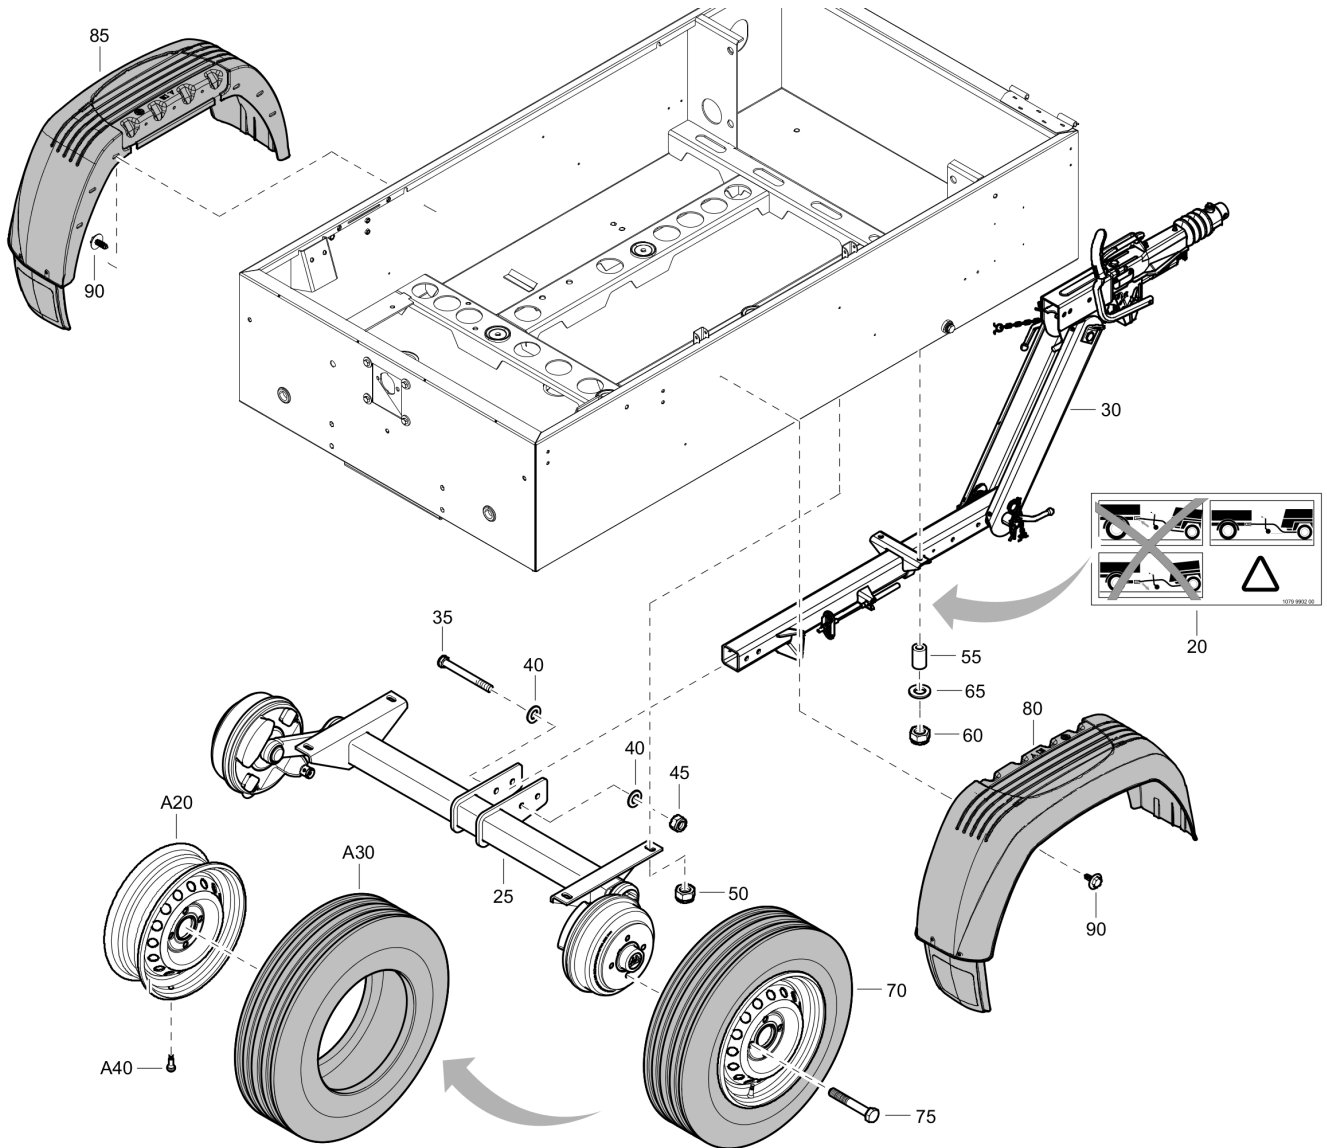

Options / accessories 1611717931_01 Undercarriage - With adjustable brakes

Refer to the Parts Online web page for most up-to-date information. The printed information might be outdated.

Tue Jul 19 21:16:02 MDT 2016

Item	Part No.	Name	Qty	L
20	1079990200	Warning label	1	
25	1638115100	Axle with brakes	1	
30	1638156200	Towbar adjust	1	
35	0147141703	Screw	2	
40	0301235800	Flat washer	4	
45	0291111200	Nut DIN985	2	
50	0291111200	Nut DIN985	2	
55	1615957500	Spacer	2	
60	0291111200	Nut DIN985	4	
65	0301235800	Flat washer	4	
70	1615924288	Tyre assembly	2	
A20	1604033200	Disc wheel	1	
A30	0538040020	Tyre	1	
A40	1615632200	Ventil	1	
75	1626602900	Bolt hexagon	8	
80	1626949880	Mudguard	1	
85	1626949780	Mudguard	1	
90	1619276500	Screw	8	

Refer to the Parts Online web page for most up-to-date information. The printed information might be outdated.

Tue Jul 19 21:16:03 MDT 2016