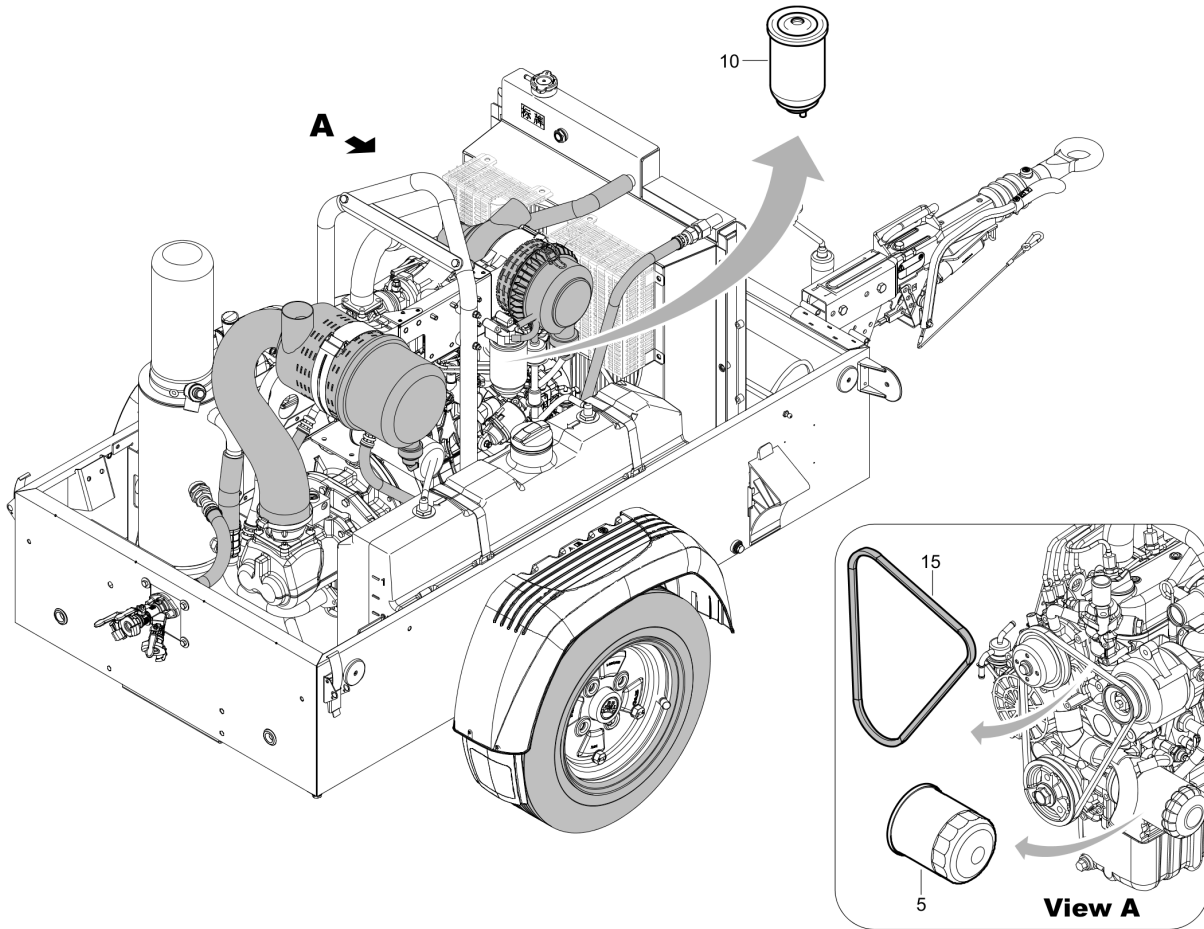

Item	Part No.	Name	Qty	L
-	2912500102	Service pack 250 Hrs	-	
5	-	Oil filter	1	
10	-	Fuel filter	1	

Service 2912500103_00 Service pack 500 Hrs