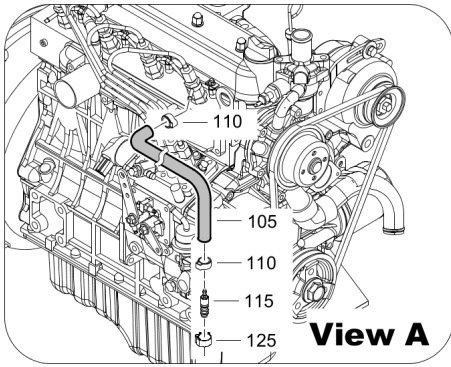

Engine 1611710531_03 Fuel system

Refer to the Parts Online web page for most up-to-date information. The printed information might be outdated.

Tue Jul 19 21:15:53 MDT 2016

Item	Part No.	Name	Qty	L
20	1638116482	Fuel tank	1	
25	1616461500	Nylon band	2	
35	1604731000	Retainer	4	
40	0075402599	Hose	AR	
45	1604413700	Hose clip	1	
50	1604579200	Prefilter	1	
55	0075402599	Hose	AR	
60	1604413700	Hose clip	2	
70	0301232100	Plain washer(A) 6.4 x 12 x 1.6	2	
75	0075402599	Hose	AR	
80	1604413700	Hose clip	2	
85	1615881880	Fuelfilter assembly	1	
A20	1615881800	Fuelfilter housing	1	
A25	1615887500	Fuel filter	1	
90	0147133203	Hex head screw	2	
95	0075402599	Hose	AR	
100	1604413700	Hose clip	2	
105	0075402543	Tube	AR	
110	0347012207	Hose clamp	2	
115	1604501400	Hose nipple	1	
120	0075402599	Hose	AR	
125	1604413700	Hose clip	1	
130	0348010124	Tie	2	
140	0075402599	Hose	AR	
145	1604413700	Hose clip	2	
150	1626799200	Non retrun valve	1	

Refer to the Parts Online web page for most up-to-date information. The printed information might be outdated.

Tue Jul 19 21:15:53 MDT 2016