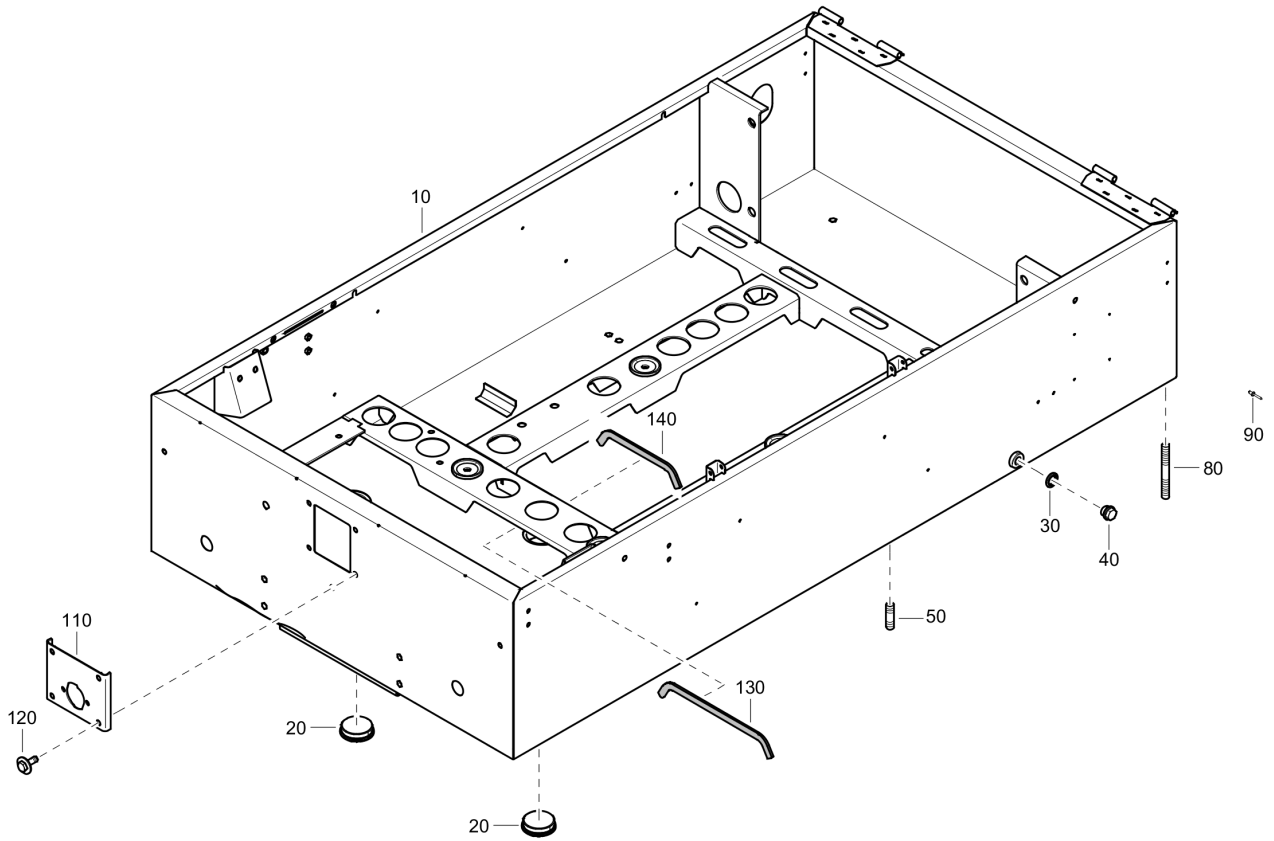

Mechanical 1638148284_01 Frame

Refer to the Parts Online web page for most up-to-date information. The printed information might be outdated.

Tue Jul 19 21:15:47 MDT 2016

Item	Part No.	Name	Qty	L
10	1638148204	Frame	1	
20	1613265500	Plug	2	
30	0661102600	Seal washer 17.2 x 23.9 x 2	2	
40	0686371638	Plug	2	
50	0246195657	Stud	4	
80	0246129604	Rod	2	
90	0129317401	Rivet	1	
110	1638197101	Cover plate	1	
120	1604342300	Scraper bolt	4	
130	1626167400	Protection	AR	
140	1626167400	Protection	AR	

Refer to the Parts Online web page for most up-to-date information. The printed information might be outdated.

Tue Jul 19 21:15:47 MDT 2016