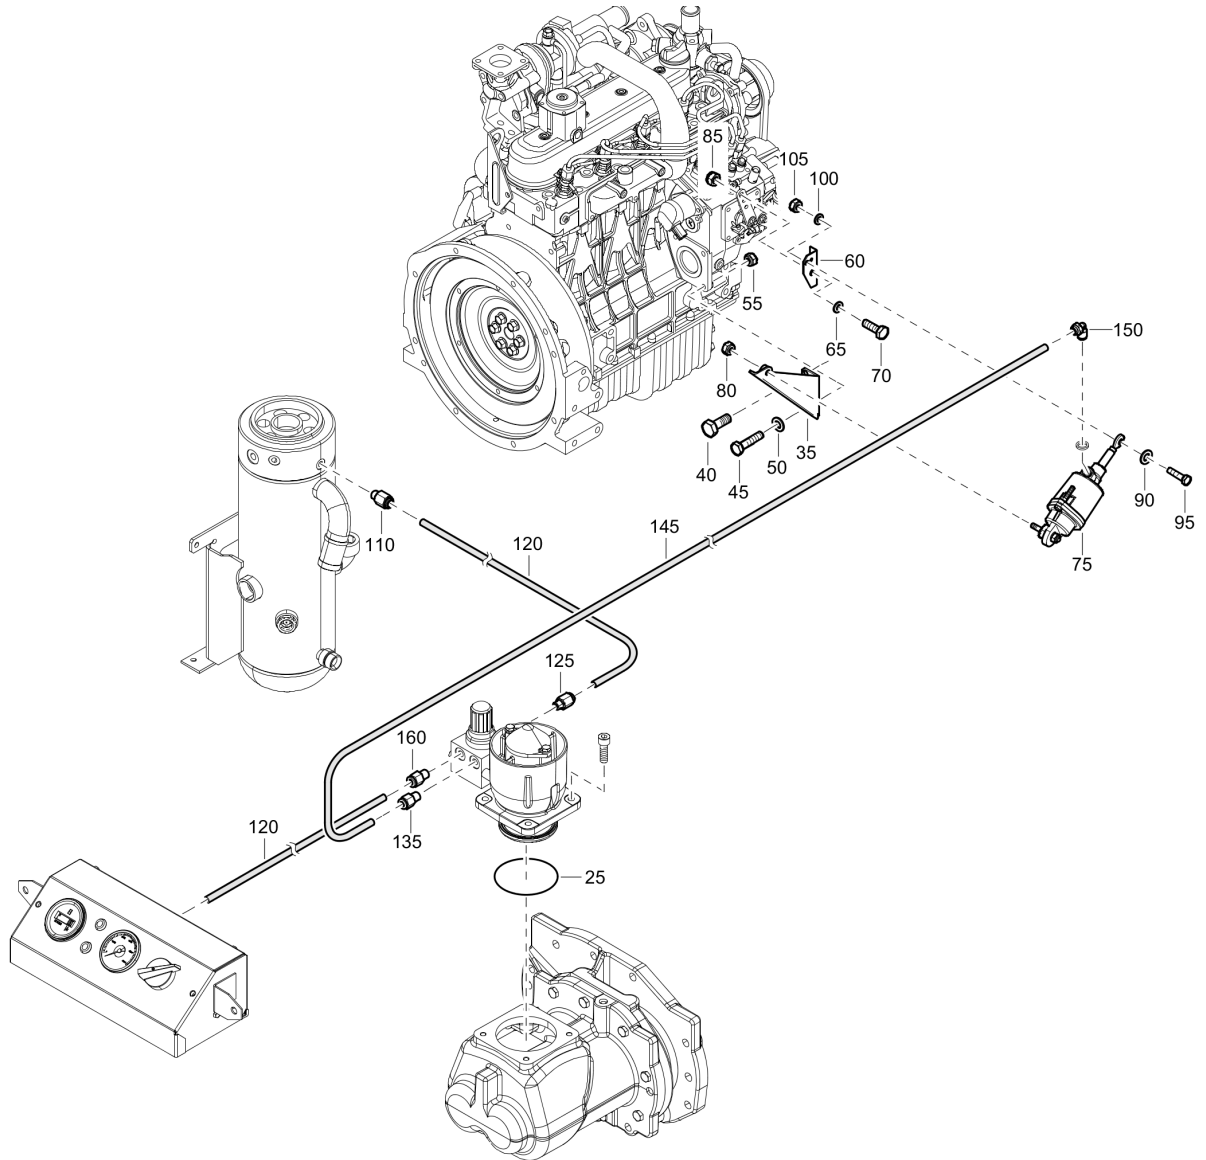

Mechanical 1611710831_01 Regulating system

Refer to the Parts Online web page for most up-to-date information. The printed information might be outdated.

Tue Jul 19 21:15:41 MDT 2016

Item	Part No.	Name	Qty	L
25	0663210615	O-ring	1	
35	1626326704	Support	1	
40	0147195945	Screw	1	
45	0147132603	Hex.bolt M8x30-8.8	1	
50	0301233500	Flat washer	1	
55	0291111000	Locknut M8	1	
60	1626326603	Bracket	1	
65	0301232100	Plain washer(A) 6.4 x 12 x 1.6	1	
70	0147132303	Hexagon bolt	1	
75	1604776202	Actuator	1	
80	0291110800	Nut lock hex M6	1	
85	0291111000	Locknut M8	1	
90	0301233500	Flat washer	1	
95	0147124903	Hex.bolt M6x25	1	
100	0301232100	Plain washer(A) 6.4 x 12 x 1.6	1	
105	0291110800	Nut lock hex M6	1	
110	0583810076	Coupling	1	
120	0070600205	Tube	AR	
125	0583810076	Coupling	1	
135	0583810057	Coupling	1	
145	0070600204	Plastic tube	AR	
150	9090151800	Coupling	1	
160	0583810057	Coupling	1	

Refer to the Parts Online web page for most up-to-date information. The printed information might be outdated.

Tue Jul 19 21:15:41 MDT 2016