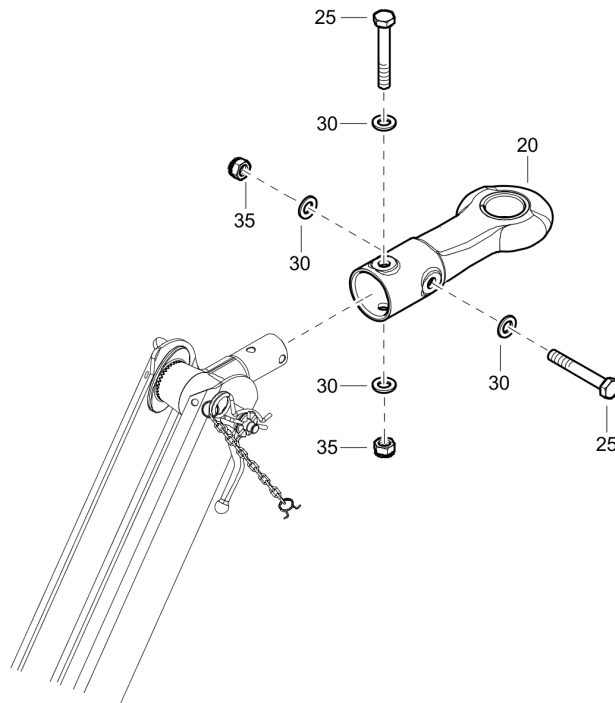

Tue Jul 19 21:16:06 MDT 2016

Item	Part No.	Name	Qty	L
20	1202862400	Foot	1	
25	1604754900	Clamp	1	
30	0147137503	Hex.bolt M10x90	2	
35	0301234400	Plain washer 10.5x20	4	
40	0291111100	Locknut	2	

Options / accessories 1611853014_02 Towing eye - NATO eye

Item	Part No.	Name	Qty	L
20	1626858100	Eye towing	1	
25	1202984405	Bolt	2	
30	0301235800	Flat washer	4	
35	0291118513	Lock nut DIN980	2	

Options / accessories 1611853114_03 Towing eye - BNA

Item	Part No.	Name	Qty	L
20	1626858200	Eye towing	1	
25	5730082700	Screw hexagon	2	
30	0301235800	Flat washer	4	
35	0291118513	Lock nut DIN980	2	

Options / accessories 1611853214_02 Towing eye - DIN

Item	Part No.	Name	Qty	L
20	1626858300	Eye towing	1	
25	1202984405	Bolt	2	
30	0301235800	Flat washer	4	
35	0291118513	Lock nut DIN980	2	

Options / accessories 1611853314_07 Eye towing - Ball coupling