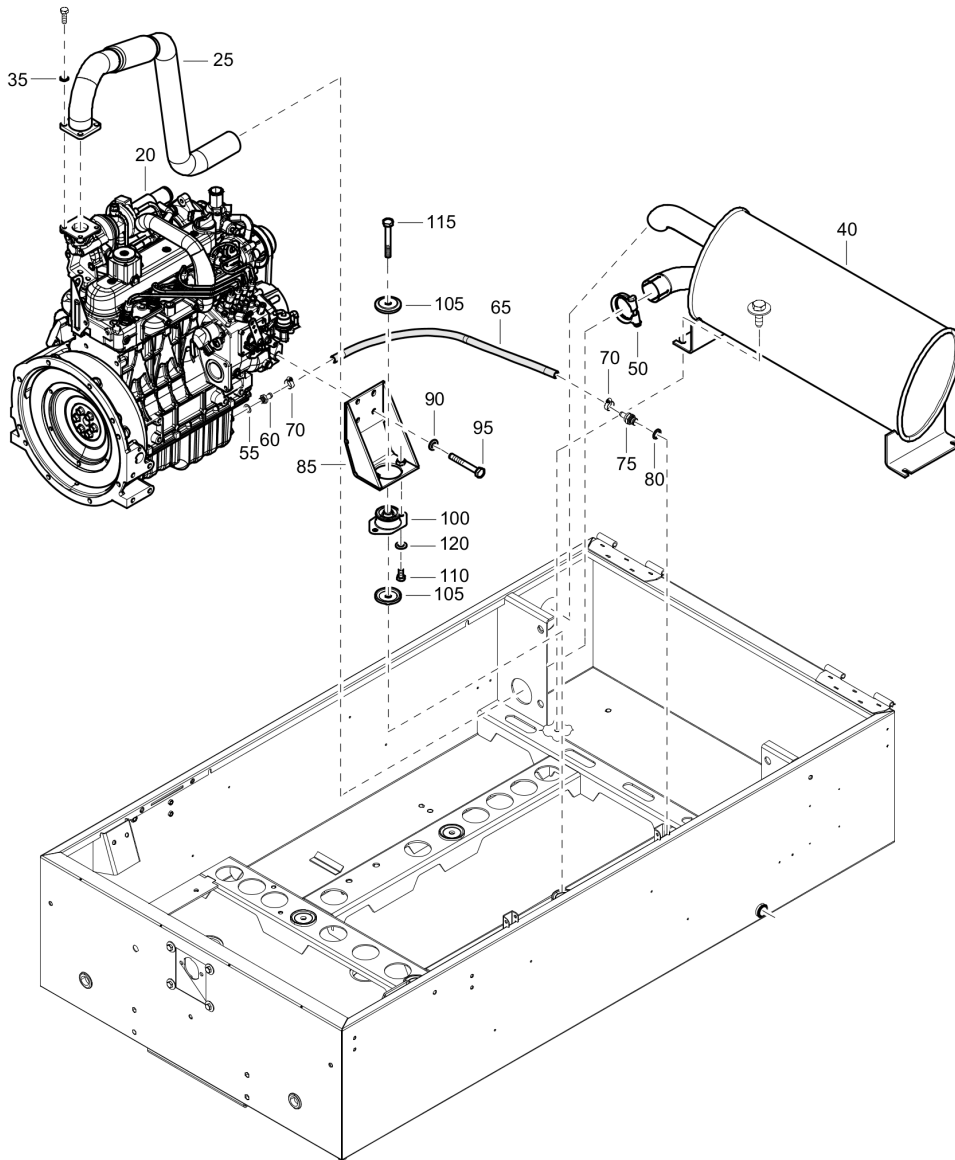

Engine 1611710631_06 Engine and accessories

Refer to the Parts Online web page for most up-to-date information. The printed information might be outdated.

Tue Jul 19 21:15:52 MDT 2016

Item	Part No.	Name	Qty	L
20	1626252203	Engine	1	
25	1638145801	Exhaust pipe	1	
35	0333322700	Serrated washer DIA 8.4	4	
40	1638113400	Muffler	1	
50	0346300108	Pipe clamp	1	
55	0653106200	Gasket	1	
60	1638051900	Hexagon nipple	1	
65	0075402569	Hose	AR	
70	0347610400	Clamp DIN3017	2	
75	0571002146	Nipple hose	1	
80	0661102600	Seal washer 17.2 x 23.9 x 2	1	
85	1638111601	Support	2	
90	0301234400	Plain washer 10.5x20	8	
95	0147195945	Screw	8	
100	1604186600	Antivibration pad	2	
105	1202871900	Disk	2	
110	0147195874	Hex head screw	4	
115	0211137103	Hex socket screw	2	
120	0301234400	Plain washer 10.5x20	2	

Refer to the Parts Online web page for most up-to-date information. The printed information might be outdated.

Tue Jul 19 21:15:52 MDT 2016