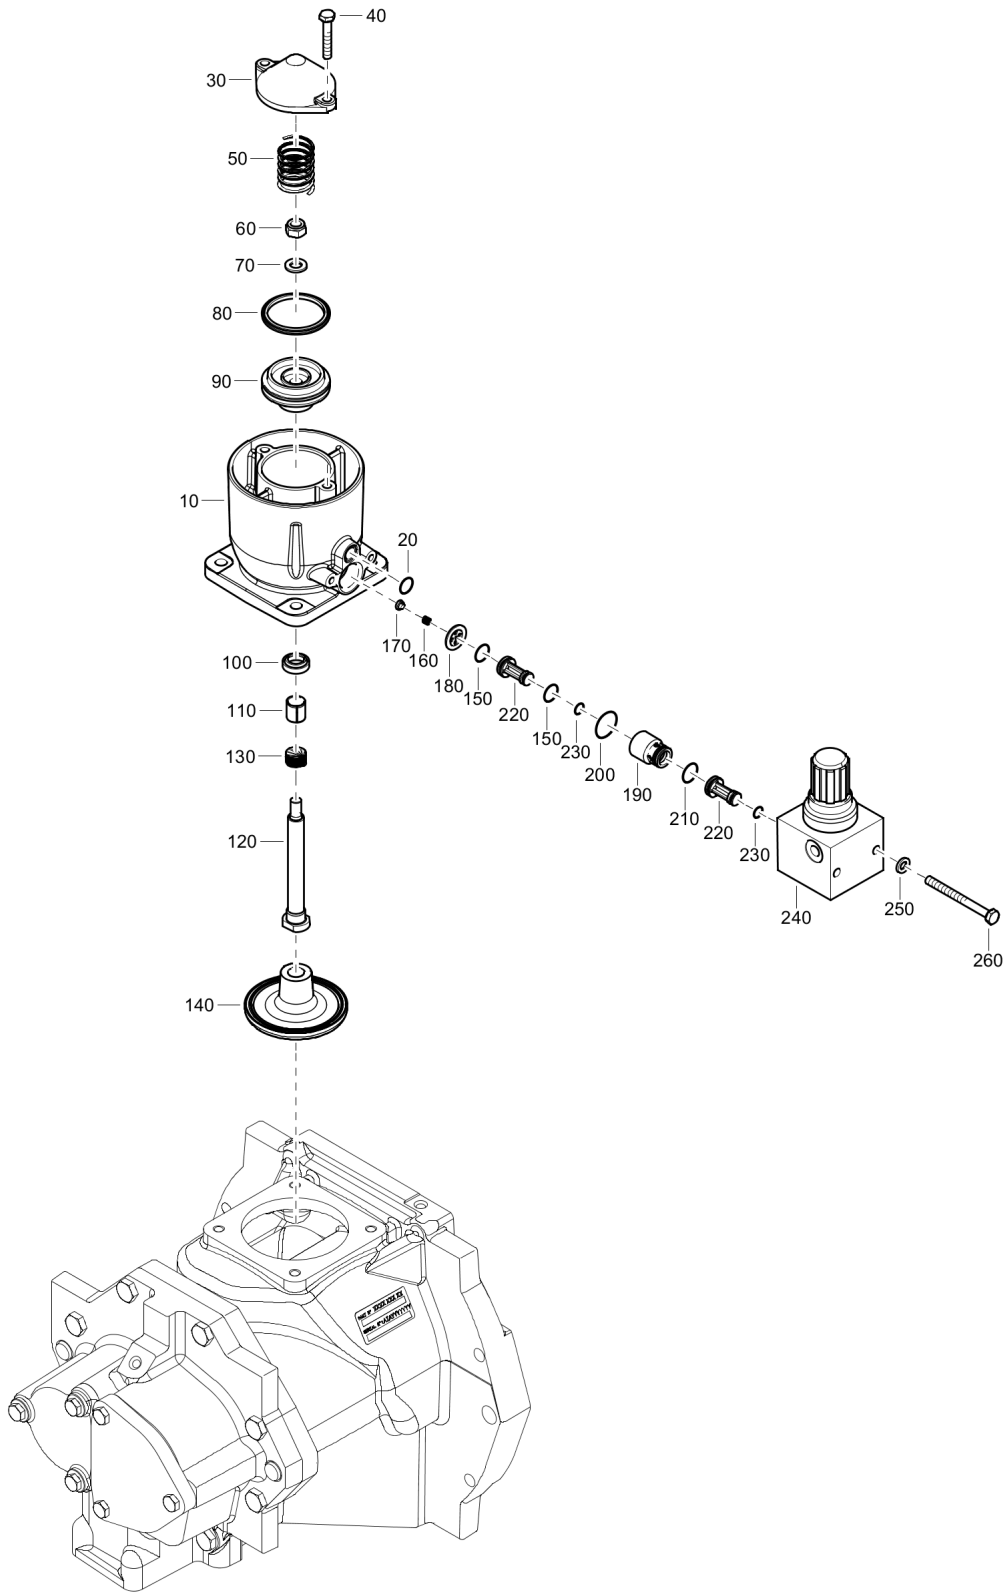

Mechanical 1638123180_01 Housing valve

Refer to the Parts Online web page for most up-to-date information. The printed information might be outdated.

Tue Jul 19 21:15:43 MDT 2016

Item	Part No.	Name	Qty	L
10	1638123100	Housing valve	1	
20	0663611800	O-ring	1	
30	1615766701	Cover unloading valve	1	
40	0147125112	Hex head screw	2	
50	1615767201	Spring	1	
60	0291111000	Locknut M8	1	
70	0301233500	Flat washer	1	
80	0665099954	Piston seal	1	
90	1615875500	Piston	1	
100	0665911000	Wiper	1	
110	0500451021	Plain bearing	1	
120	1638123200	Rod piston	1	
130	1604038801	Spring	1	
140	1638123301	Valve check	1	
150	0663711900	O-ring	2	
160	1626032700	Spring	1	
170	1604038900	Valve	1	
180	1615834600	Retainer	1	
190	1615834501	Bushing	1	
200	0663712600	O-ring	1	
210	0663712000	O-ring	1	
220	1615767300	Valve	2	
230	0663611400	O-ring	2	
240	1626824080	Regulating valve	1	
250	0301232100	Plain washer(A) 6.4 x 12 x 1.6	2	
260	0147125703	Bolt	2	

Refer to the Parts Online web page for most up-to-date information. The printed information might be outdated.

Tue Jul 19 21:15:43 MDT 2016