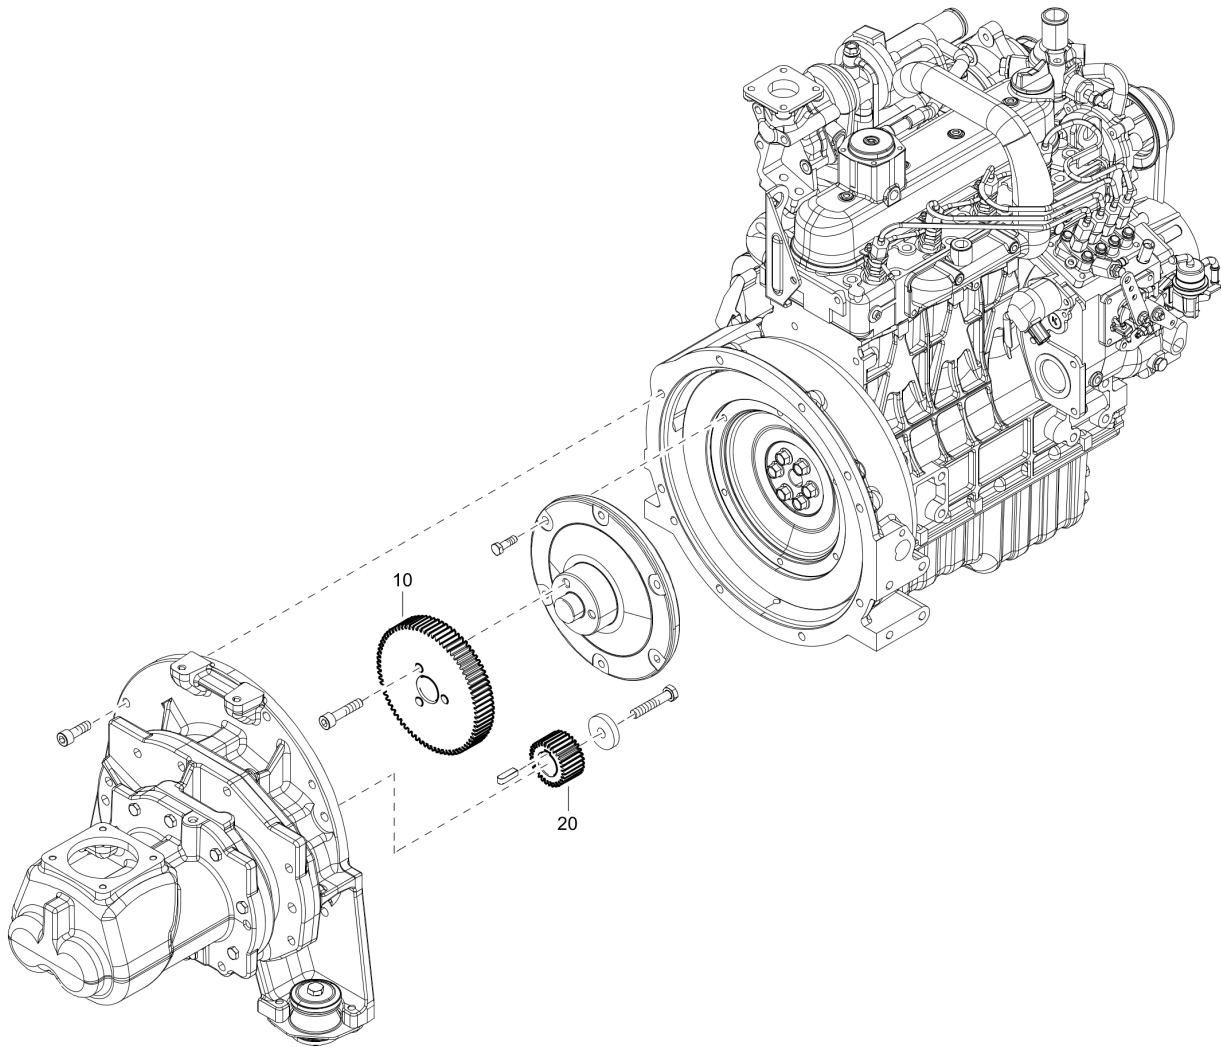

Mechanical 1611714031_01 Gearset

Refer to the Parts Online web page for most up-to-date information. The printed information might be outdated.

Tue Jul 19 21:15:47 MDT 2016

Item	Part No.	Name	Qty	L
10	1638123401	Gear	1	
20	1638123501	Gear	1	

Refer to the Parts Online web page for most up-to-date information. The printed information might be outdated.

Tue Jul 19 21:15:47 MDT 2016