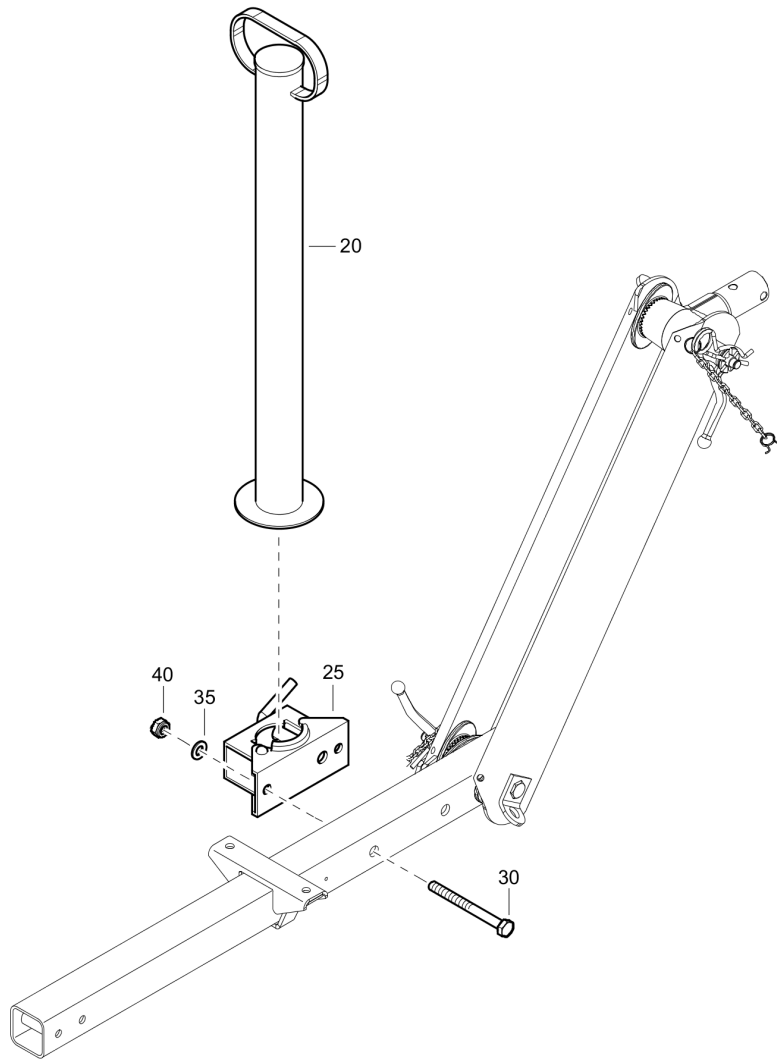

Options / accessories 1611812431_03 Support Leg

Refer to the Parts Online web page for most up-to-date information. The printed information might be outdated.

Tue Jul 19 21:16:06 MDT 2016

Item	Part No.	Name	Qty	L
20	1202862400	Foot	1	
25	1604754900	Clamp	1	
30	0147137503	Hex.bolt M10x90	2	
35	0301234400	Plain washer 10.5x20	4	
40	0291111100	Locknut	2