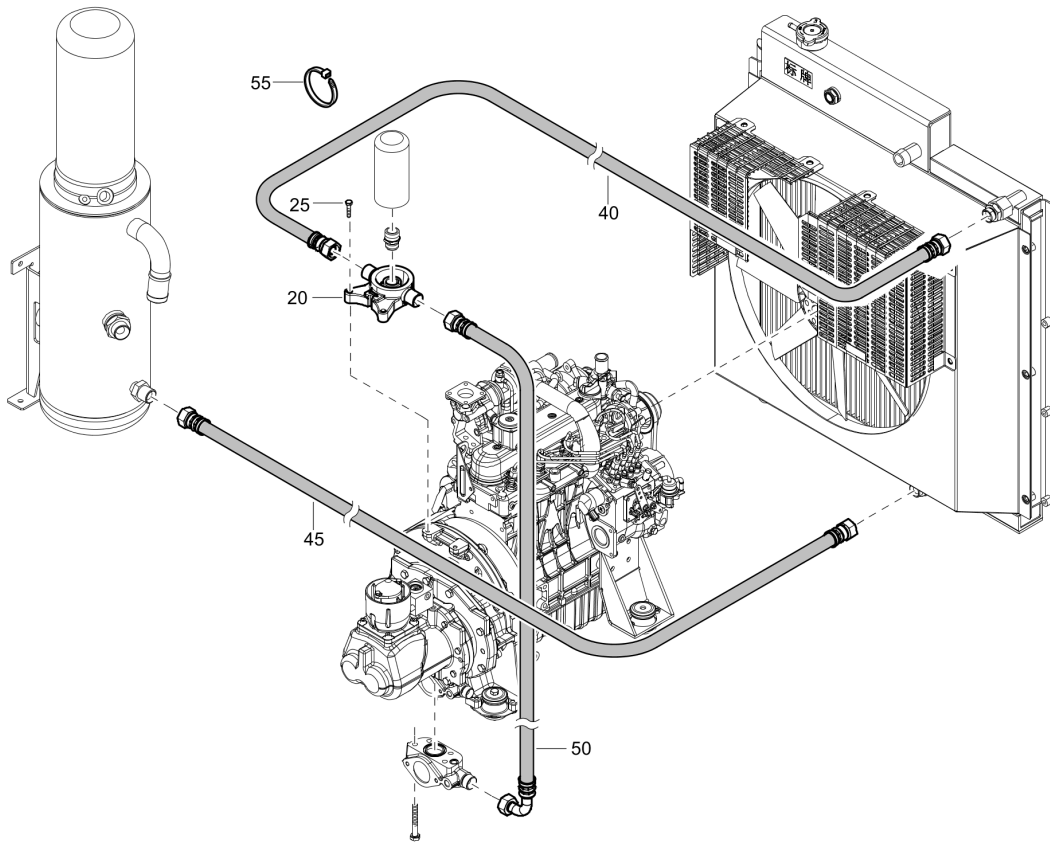

Mechanical 1611713431_03 No cold start

Refer to the Parts Online web page for most up-to-date information. The printed information might be outdated.

Tue Jul 19 21:15:45 MDT 2016

Item	Part No.	Name	Qty	L
20	1615776707	Housing filter	1	
25	0147132603	Hex.bolt M8x30-8.8	2	
40	1638110700	Hose assembly	1	
45	1638110800	Hose assembly	1	
50	1638110900	Hose assembly	1	
55	0348010130	Tie	6