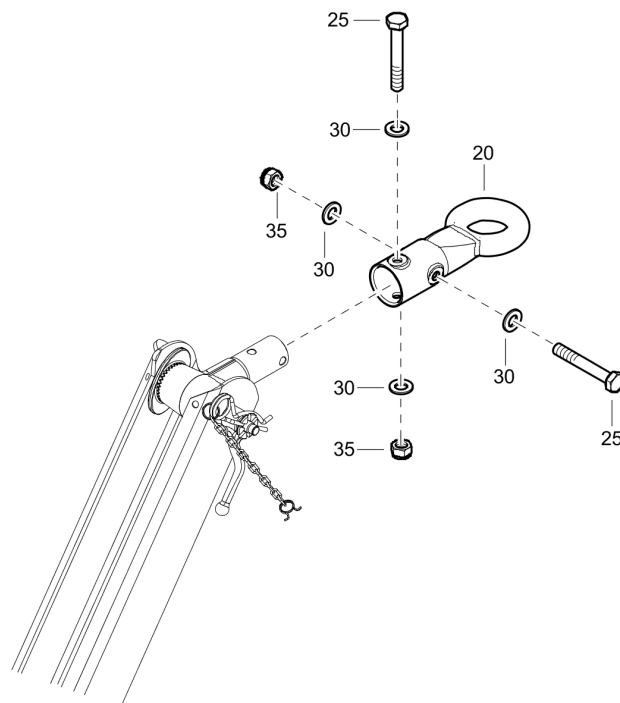

Options / accessories 1611853514_02 Towing eye - GB eye

Item	Part No.	Name	Qty	L
20	1626858600	Eye towing	1	
25	1202984405	Bolt	2	
30	0301235800	Flat washer	4	
35	0291118513	Lock nut DIN980	2