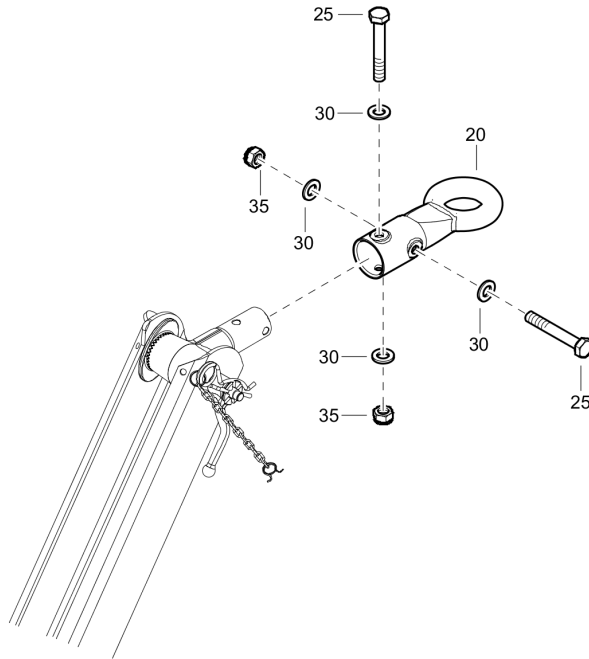

Tue Jul 19 21:16:06 MDT 2016

Item	Part No.	Name	Qty	L
20	1202862400	Foot	1	
25	1604754900	Clamp	1	
30	0147137503	Hex.bolt M10x90	2	
35	0301234400	Plain washer 10.5x20	4	
40	0291111100	Locknut	2	

Options / accessories 1611853014_02 Towing eye - NATO eye

Item	Part No.	Name	Qty	L
20	1626858100	Eye towing	1	
25	1202984405	Bolt	2	
30	0301235800	Flat washer	4	
35	0291118513	Lock nut DIN980	2	

Options / accessories 1611853114_03 Towing eye - BNA

Item	Part No.	Name	Qty	L
20	1626858200	Eye towing	1	
25	5730082700	Screw hexagon	2	
30	0301235800	Flat washer	4	
35	0291118513	Lock nut DIN980	2	

Options / accessories 1611853214_02 Towing eye - DIN

Item	Part No.	Name	Qty	L
20	1626858300	Eye towing	1	
25	1202984405	Bolt	2	
30	0301235800	Flat washer	4	
35	0291118513	Lock nut DIN980	2	

Options / accessories 1611853314_07 Eye towing - Ball coupling

Item	Part No.	Name	Qty	L
20	1626858400	Ball coupling	1	
32	1202984402	Bolt	2	
40	1202984500	Washer	1	
50	0301235800	Flat washer	3	
60	0291118513	Lock nut DIN980	2	

Options / accessories 1611853414_02 Towing eye - ITA